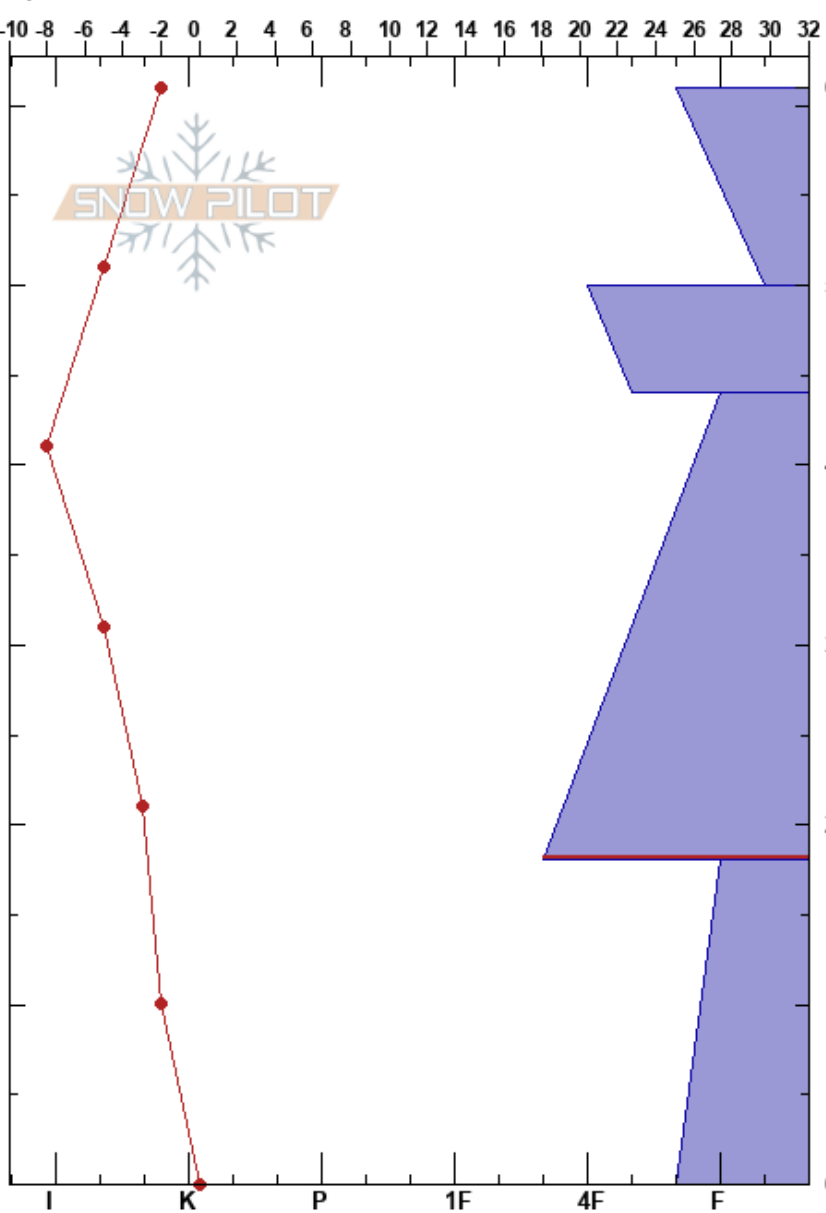

N. Hochdeffer Hills
 Kachina Peaks
 AZ
 Elevation: 8360 ft
 Aspect: N

Ron Richison
 02/17/2021 - 11:30am
 Co-ord:
 Slope Angle: 33°
 Wind Loading: previous

Stability: Fair
 Air Temperature: -5°F
 Sky Cover: FEW
 Precipitation: NO
 Wind: NW Light Breeze

HS:61
 PF:44
 PS:8
 44-18cm: Problematic layer

Specifics: Ski tracks on slope; We skied slope

Form	Crystal		Moisture	ρ kg/m ³	Stability tests & Layer comments
	Size				
	1				
/	0.5-1.5				
□	0.5-1.5				
□	0.5-1.5				
⊖	0.5-2				← ECTP16 @18cm ← CT16, Q1 @18cm