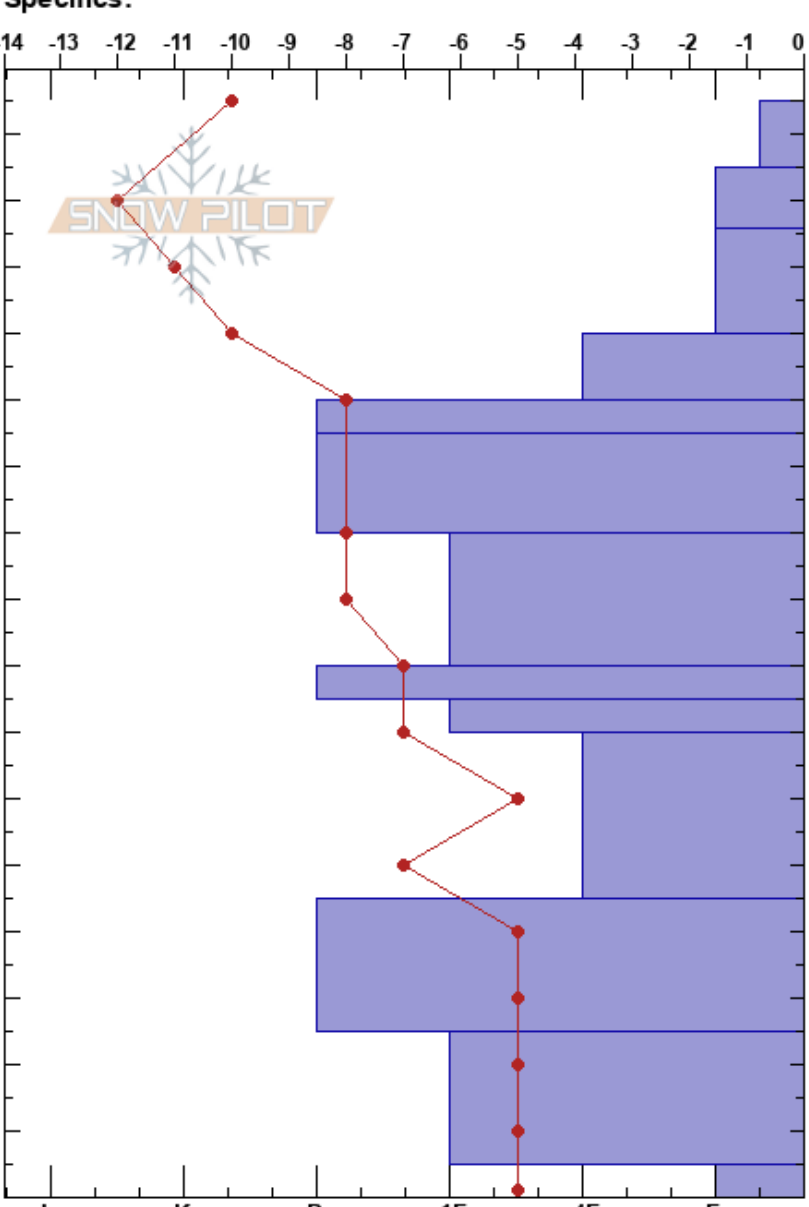

Hidden Valley
 Front Range
 CO
 Elevation: 10800 ft
 Aspect: SW
 Specifics:

Claire Bicknell
 02/17/2021 - 11:00am
 Co-ord:
 Slope Angle: 25°
 Wind Loading:

Stability:
 Air Temperature: -10°C
 Sky Cover: OVC
 Precipitation: S-1
 Wind: W Light Breeze

HS:165
 5-0cm:Problematic layer

Height (cm)	Crystal		Moisture	ρ kg/m ³	Stability tests & Layer comments
	Form	Size			
165					
160	/	1			
150	/	1			
140	/	1			
130	/	0.5			← 2x CT3, RP @130cm
120	.	0.5			
110	.	0.5			
100					
90	□	1			
80	⊖	1			
70	□	1.5-2			
60	□	1.5-2			
50					
40	□	1			
30					
20	□	1-1.5			
10					
0	^	3-3.5			CT28, SC @0cm ECTX