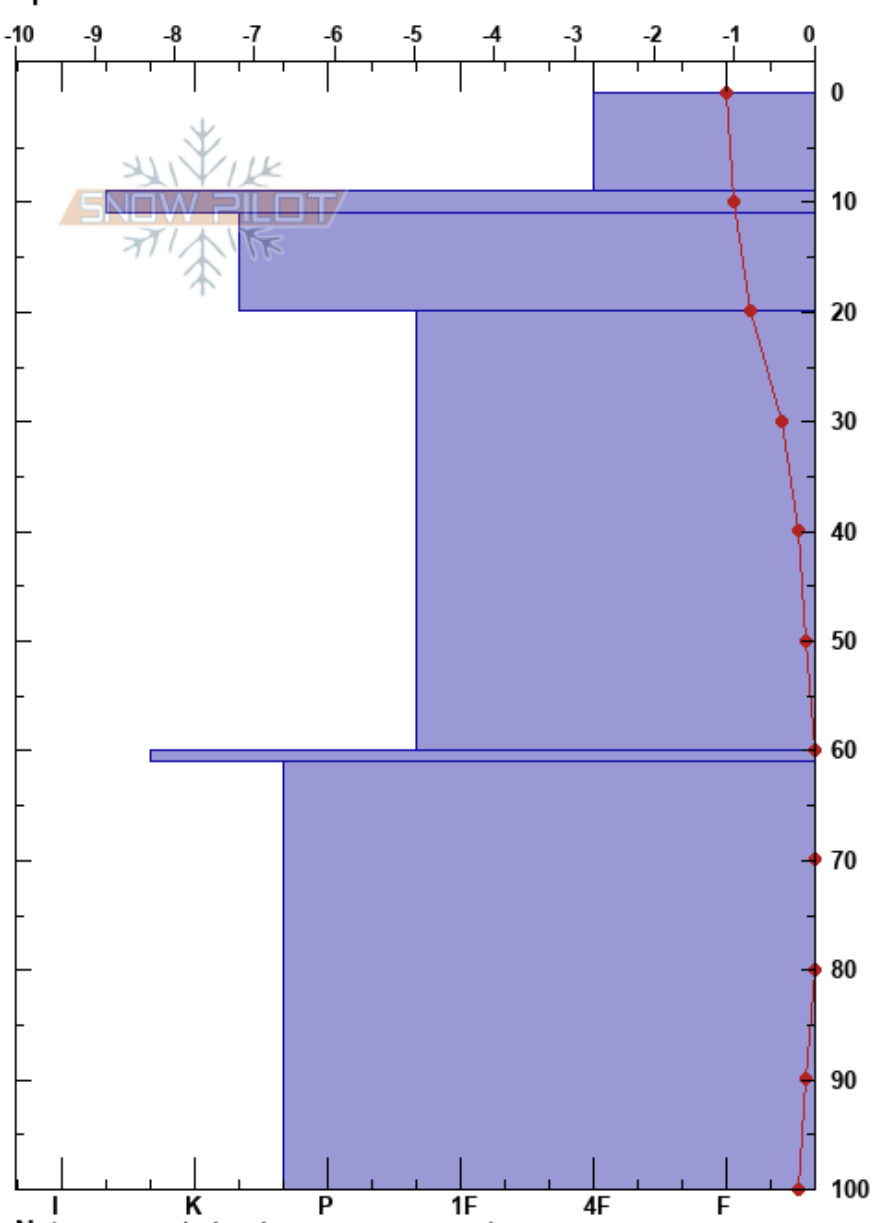

Skútudalur Dísan
 Tröllaskagi
 Iceland
 Elevation: 621 m
 Aspect: W
 Specifics:

Gestur Hansson
 18/02/2021 - 11:30
 Co-ord: 66.10290N, -18.86370W
 Slope Angle: 25°
 Wind Loading:

Stability:
 Air Temperature: 0.7°C
 Sky Cover: SCT
 Precipitation: NO
 Wind: SE Calm

HS:100
 PF:20
 9-11cm:Problematic layer

Height (cm)	Crystal		ρ kg/m ³	Stability tests & Layer comments
	Form	Size		
0				
0-10	+			
10-20	■			
20-30	⊕			
30-40				← CT18, BRK @30cm
40-50	⊕			
50-60				
60-70	■			
70-80				
80-90	●			
90-100				

Notes: Engin ný flóð sjánleg töluverður köglarúllingur.