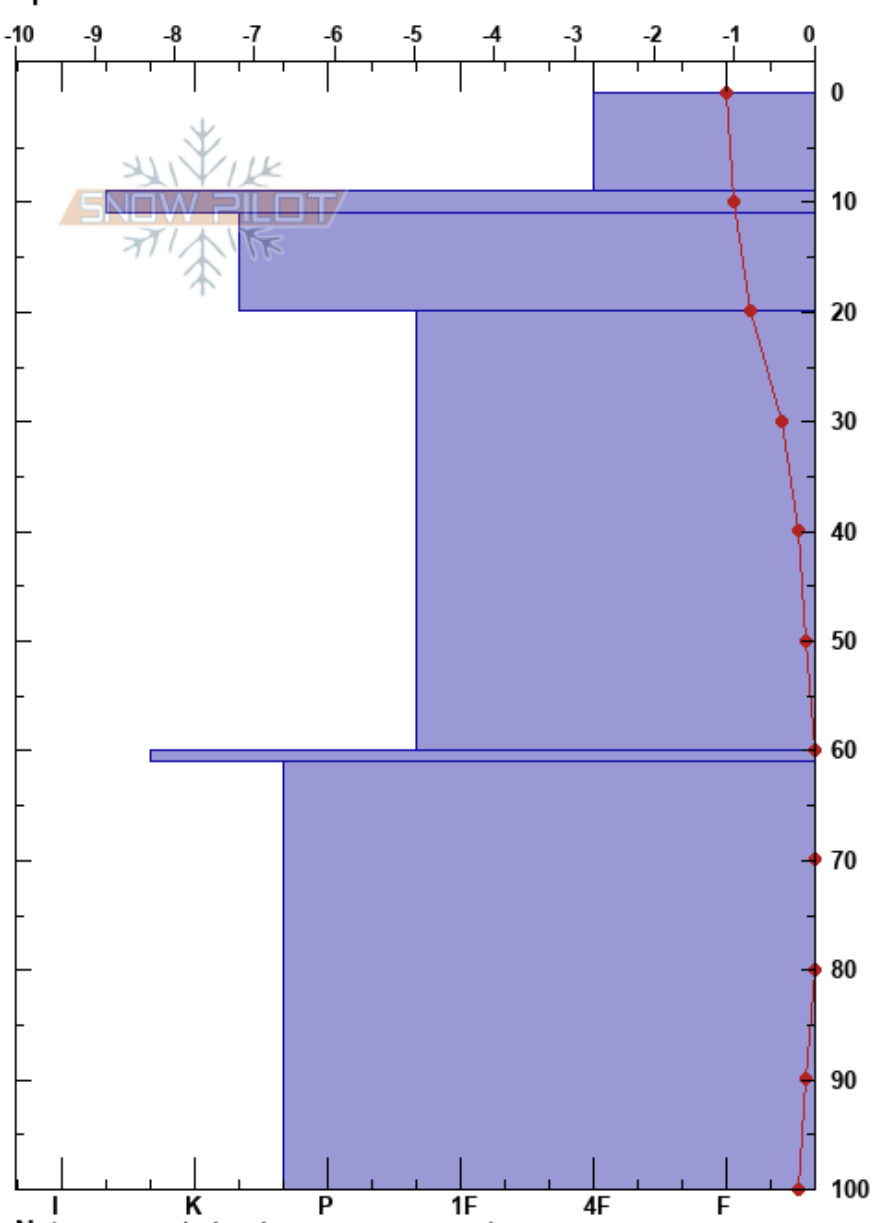

Skútudalur Dísan  
 Tröllaskagi  
 Iceland  
 Elevation: 621 m  
 Aspect: W  
 Specifics:

Gestur Hansson  
 18/02/2021 - 11:30  
 Co-ord: 66.10290N, -18.86370W  
 Slope Angle: 25°  
 Wind Loading:

Stability:  
 Air Temperature: 0.7°C  
 Sky Cover: SCT  
 Precipitation: NO  
 Wind: SE Calm

HS:100  
 PF:20  
 9-11cm:Problematic layer

Height (cm)	Crystal		$\rho$ kg/m <sup>3</sup>	Stability tests & Layer comments
	Form	Size		
0				
0-10	+			
10-20	■			
20-30	⊕			
30-40				
40-50	⊕			
50-60				
60-70	■			
70-80				
80-90	●			
90-100				

← CT18, BRK @30cm

Notes: Engin ný flóð sjánleg töluverður köglaúllingur.