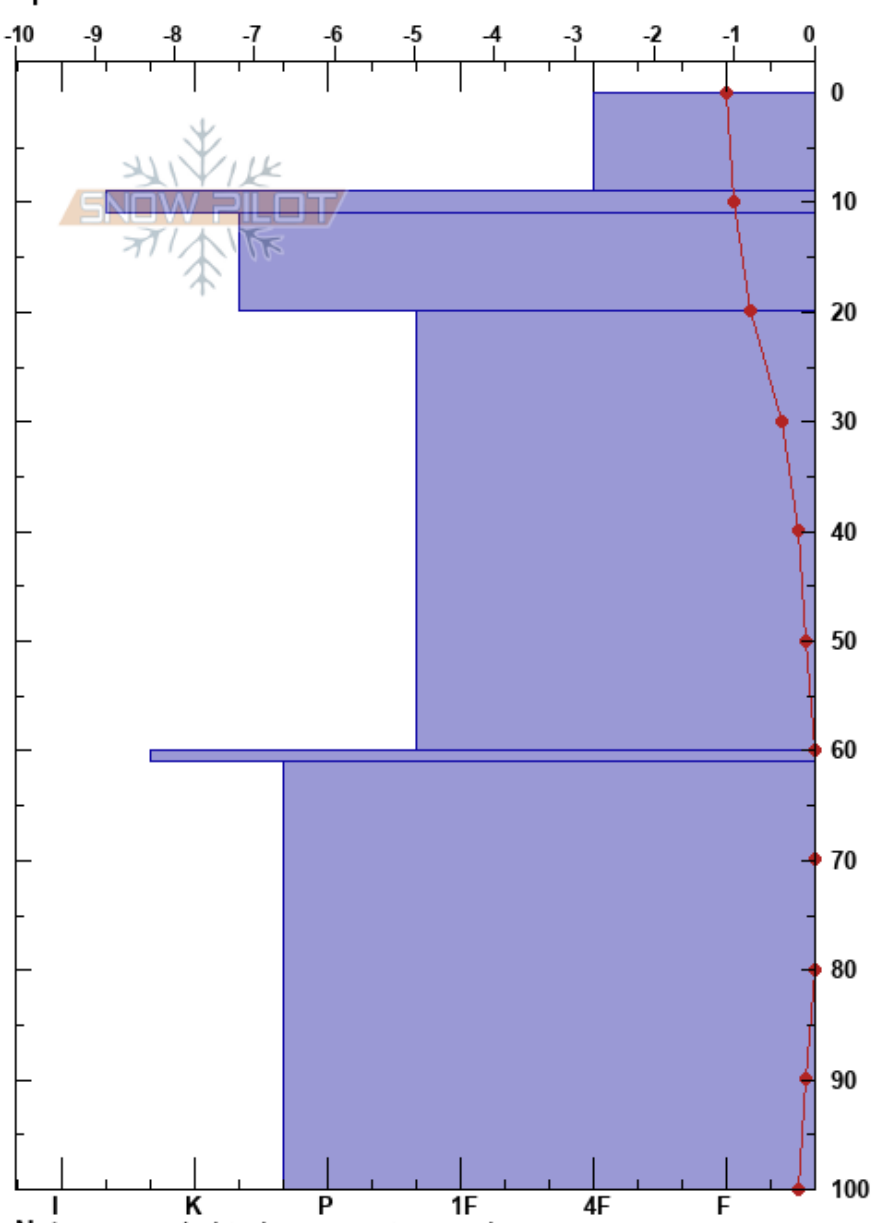

Skútudalur Dísan  
 Tröllaskagi  
 Iceland  
 Elevation: 621 m  
 Aspect: W  
 Specifics:

Gestur Hansson  
 18/02/2021 - 11:30  
 Co-ord: 66.10290N, -18.86370W  
 Slope Angle: 25°  
 Wind Loading:

Stability:  
 Air Temperature: 0.7°C  
 Sky Cover: SCT  
 Precipitation: NO  
 Wind: SE Calm

HS:100  
 PF:20  
 9-11cm:Problematic layer

Height (cm)	Crystal		$\rho$ kg/m <sup>3</sup>	Stability tests & Layer comments
	Form	Size		
0				
0-10	+			
10-20	■			
20-30	⊕			
30-40				
40-50	⊕			
50-60				
60-65	■			
65-70				
70-80				
80-85	●			
85-90				
90-100				

← CT18, BRK @30cm

Notes: Engin ný flóð sjánleg töluverður köglarúllingur.