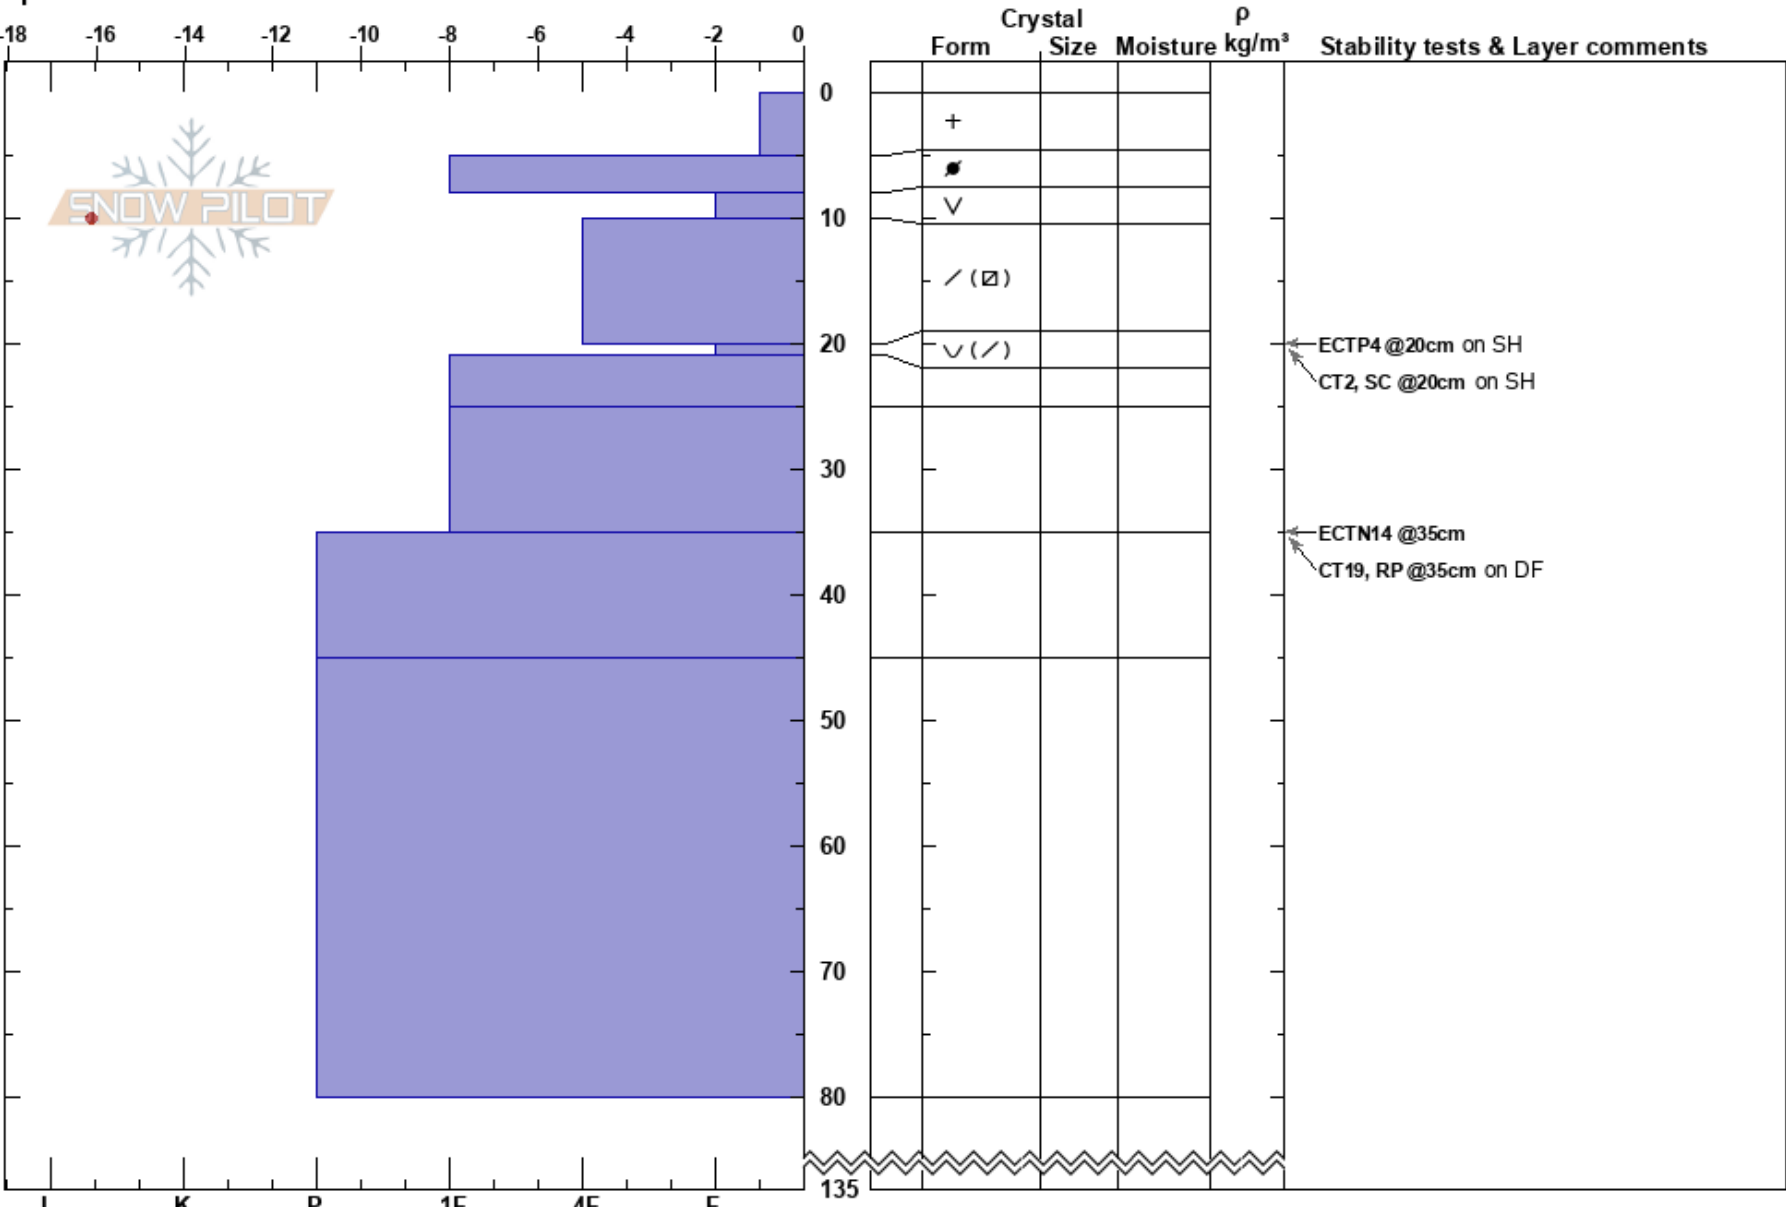

Kroenenäelkie/Grönfjäl
 Grönfjället
 Sweden
 Elevation: 890 m
 Aspect: N
 Specifics:

Tyler Curtis
 18/02/2021 - 10:50
 Co-ord: 65.30971N, 15.51282E
 Slope Angle: 24°
 Wind Loading:

Stability: HS:135
 Air Temperature: -15.8°C PF:20
 Sky Cover: FEW
 Precipitation: NO
 Wind: S Light Breeze

Layer Notes:

Notes: