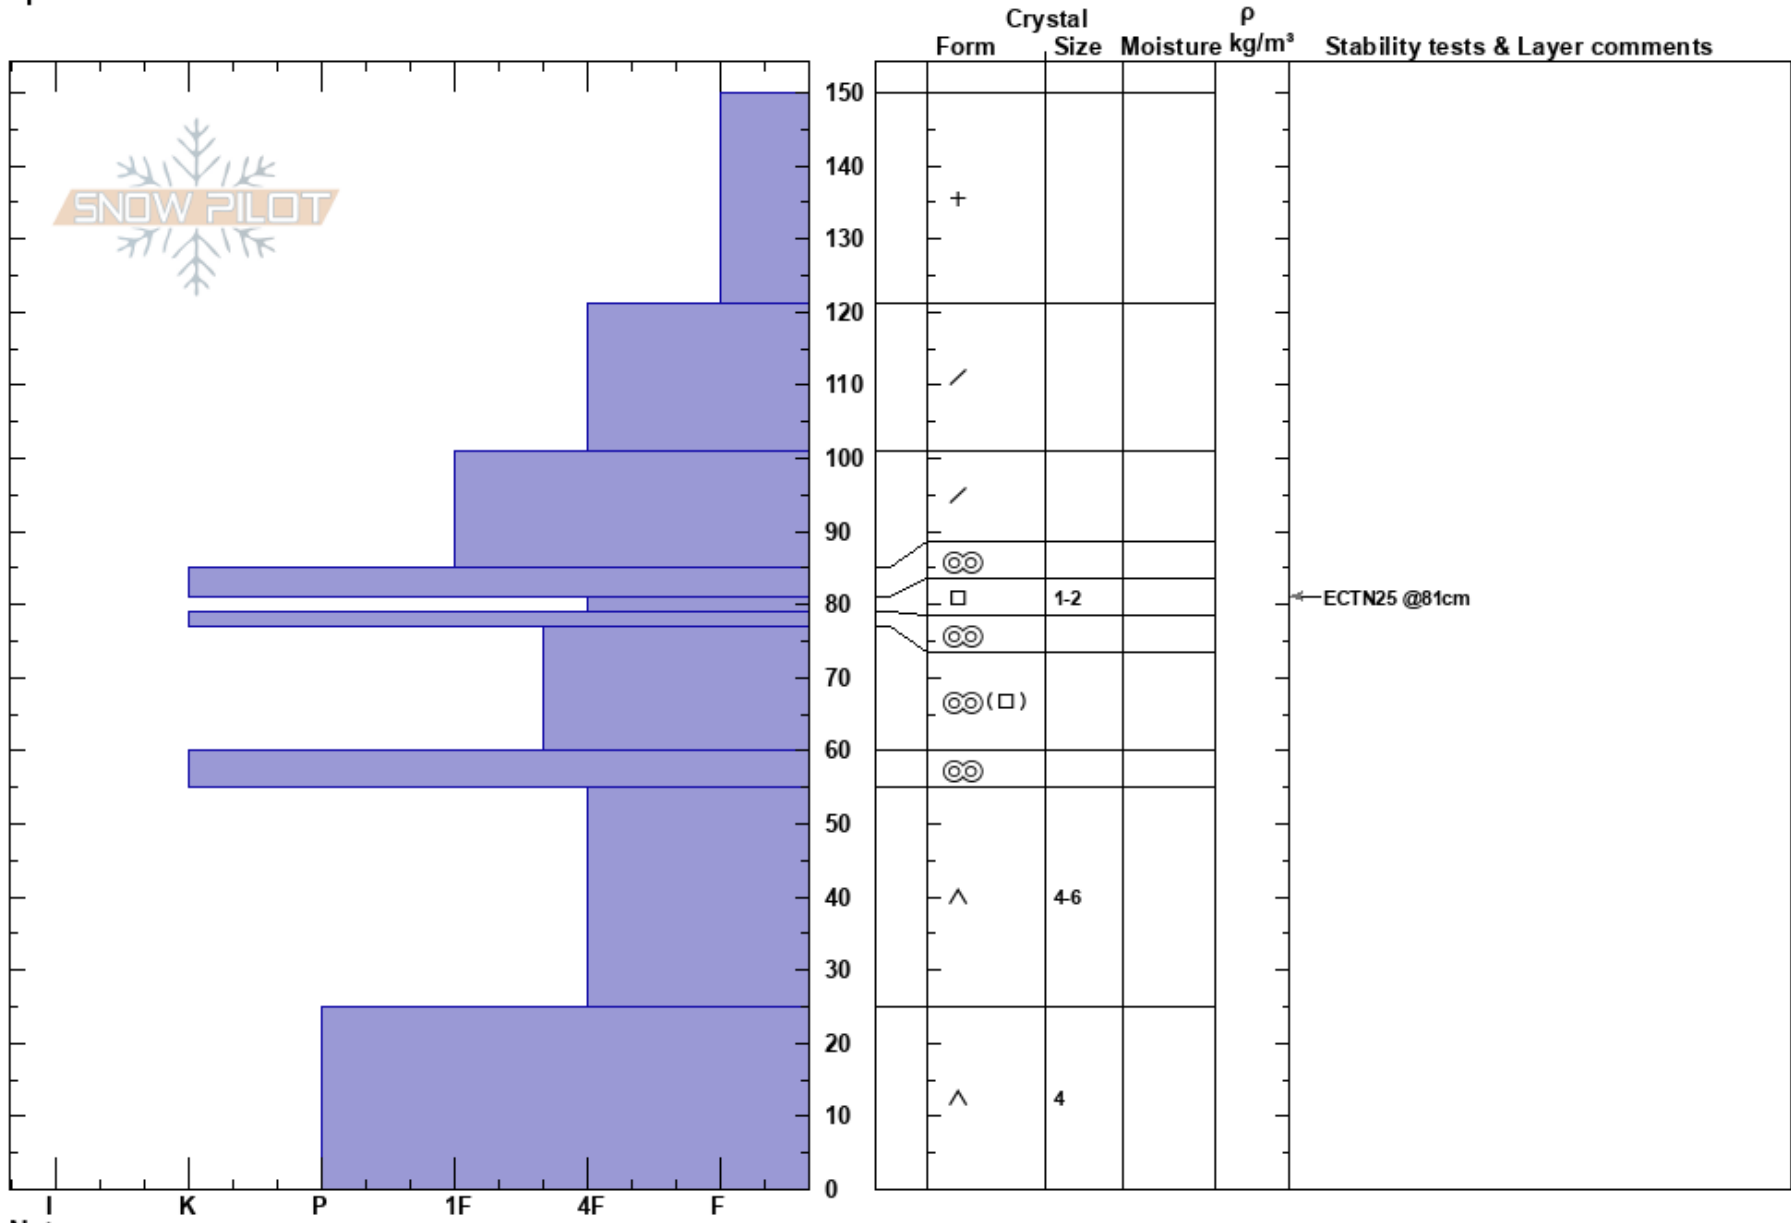

Scotch Bonnet
 Cooke City
 MT
 Elevation: 10071 ft
 Aspect: 190°
 Specifics:

Dave Zinn
 02/17/2021 - 3:00am
 Co-ord: 45.07168N, -109.94542W
 Slope Angle: 35°
 Wind Loading: no

Stability: Good
 Air Temperature:
 Sky Cover: SCT
 Precipitation: S-1
 Wind: SW Light Breeze

HS:150
 PF:130 81-79cm:Problematic layer

Notes: