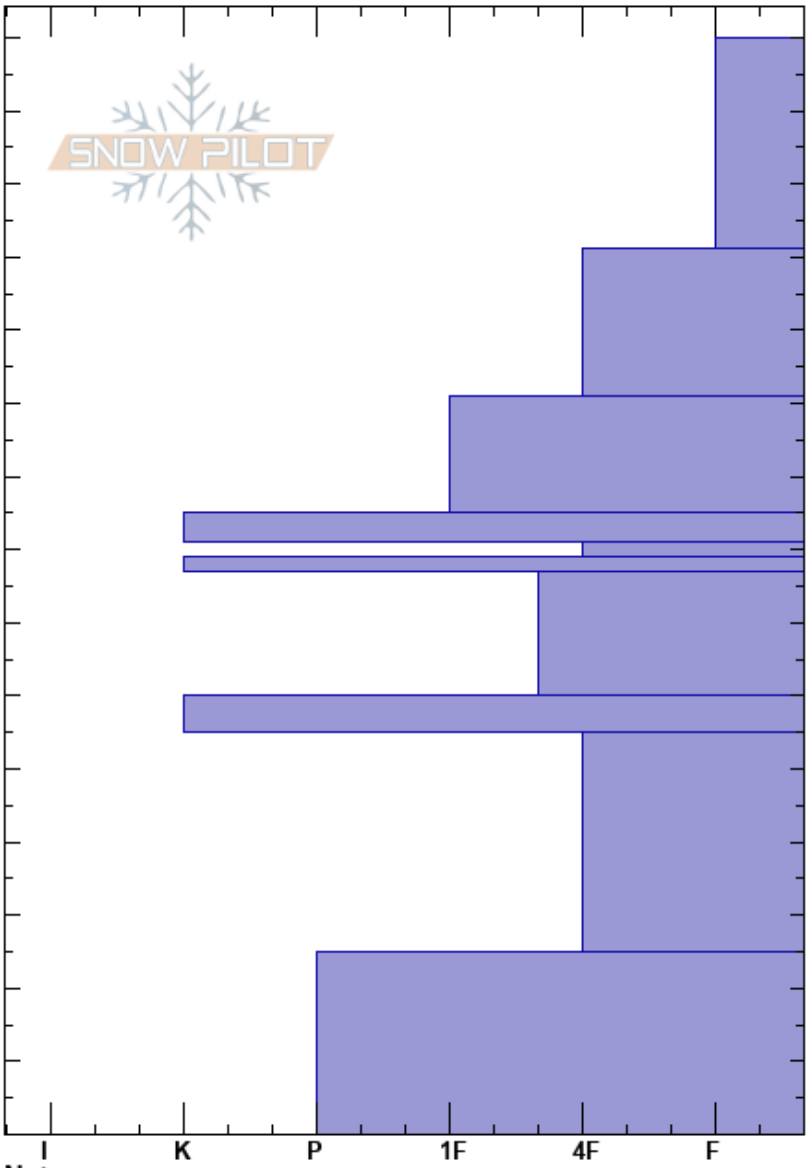

Scotch Bonnet  
 Cooke City  
 MT  
 Elevation: 10071 ft  
 Aspect: 190°  
 Specifics:

Dave Zinn  
 02/17/2021 - 3:00am  
 Co-ord: 45.07168N, -109.94542W  
 Slope Angle: 35°  
 Wind Loading: no

Stability: Good  
 Air Temperature:  
 Sky Cover: SCT  
 Precipitation: S-1  
 Wind: SW Light Breeze

HS:150  
 PF:130 81-79cm:Problematic layer

| Elevation (ft) | Crystal |      | Moisture | ρ kg/m³ | Stability tests & Layer comments |
|----------------|---------|------|----------|---------|----------------------------------|
|                | Form    | Size |          |         |                                  |
| 135            | +       |      |          |         |                                  |
| 110            | /       |      |          |         |                                  |
| 95             | /       |      |          |         |                                  |
| 85             | ⊙       |      |          |         |                                  |
| 82             | □       | 1-2  |          |         | ← ECTN25 @81cm                   |
| 80             | ⊙       |      |          |         |                                  |
| 75             | ⊙(□)    |      |          |         |                                  |
| 65             | ⊙       |      |          |         |                                  |
| 40             | ^       | 4-6  |          |         |                                  |
| 10             | ^       | 4    |          |         |                                  |