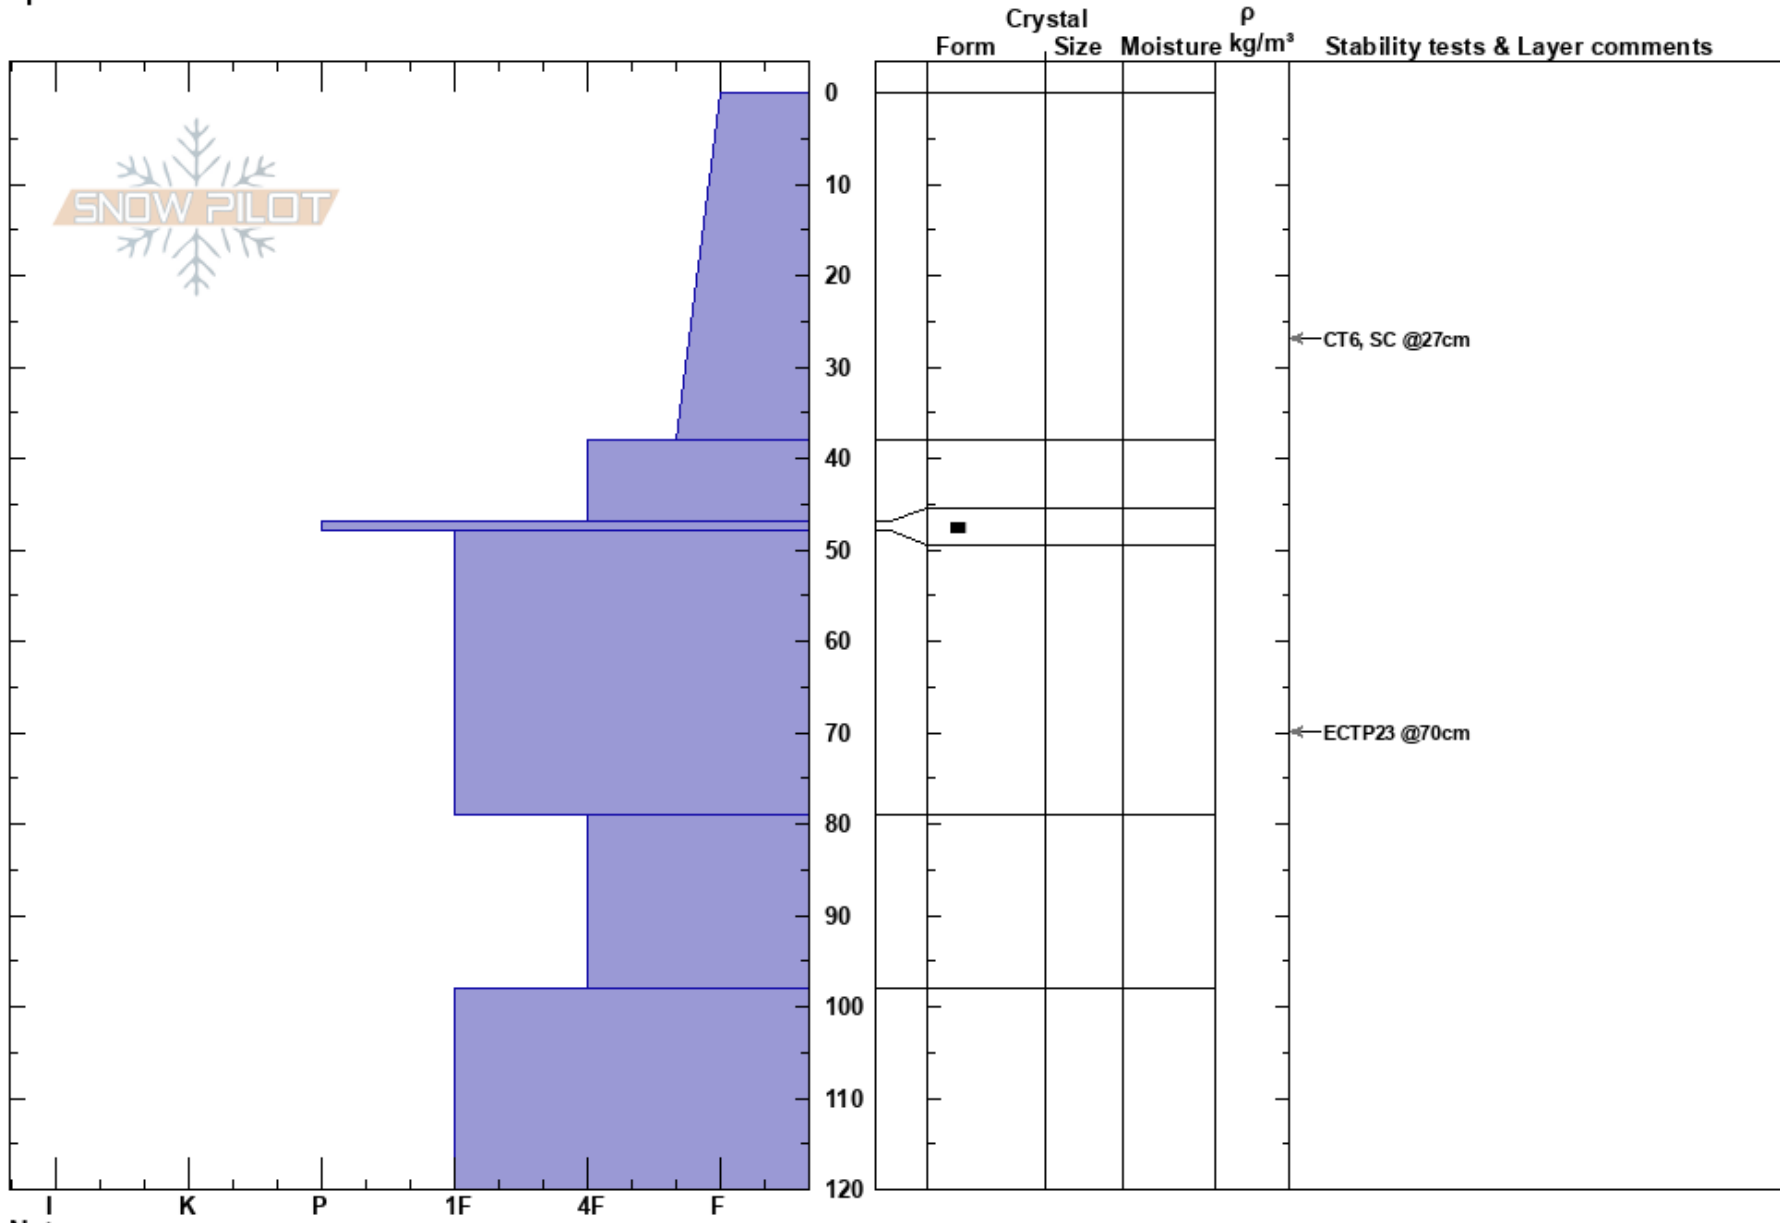

20210217 Minnehaha
 San Juan Range
 CO
 Elevation: 3383 m
 Aspect: 300°
 Specifics:

Max Bond
 02/17/2021 - 12:45pm
 Co-ord:
 Slope Angle: 31°
 Wind Loading:

Stability:
 Air Temperature:
 Sky Cover: BKN
 Precipitation: NO
 Wind: W Calm

Layer Notes:

Notes: