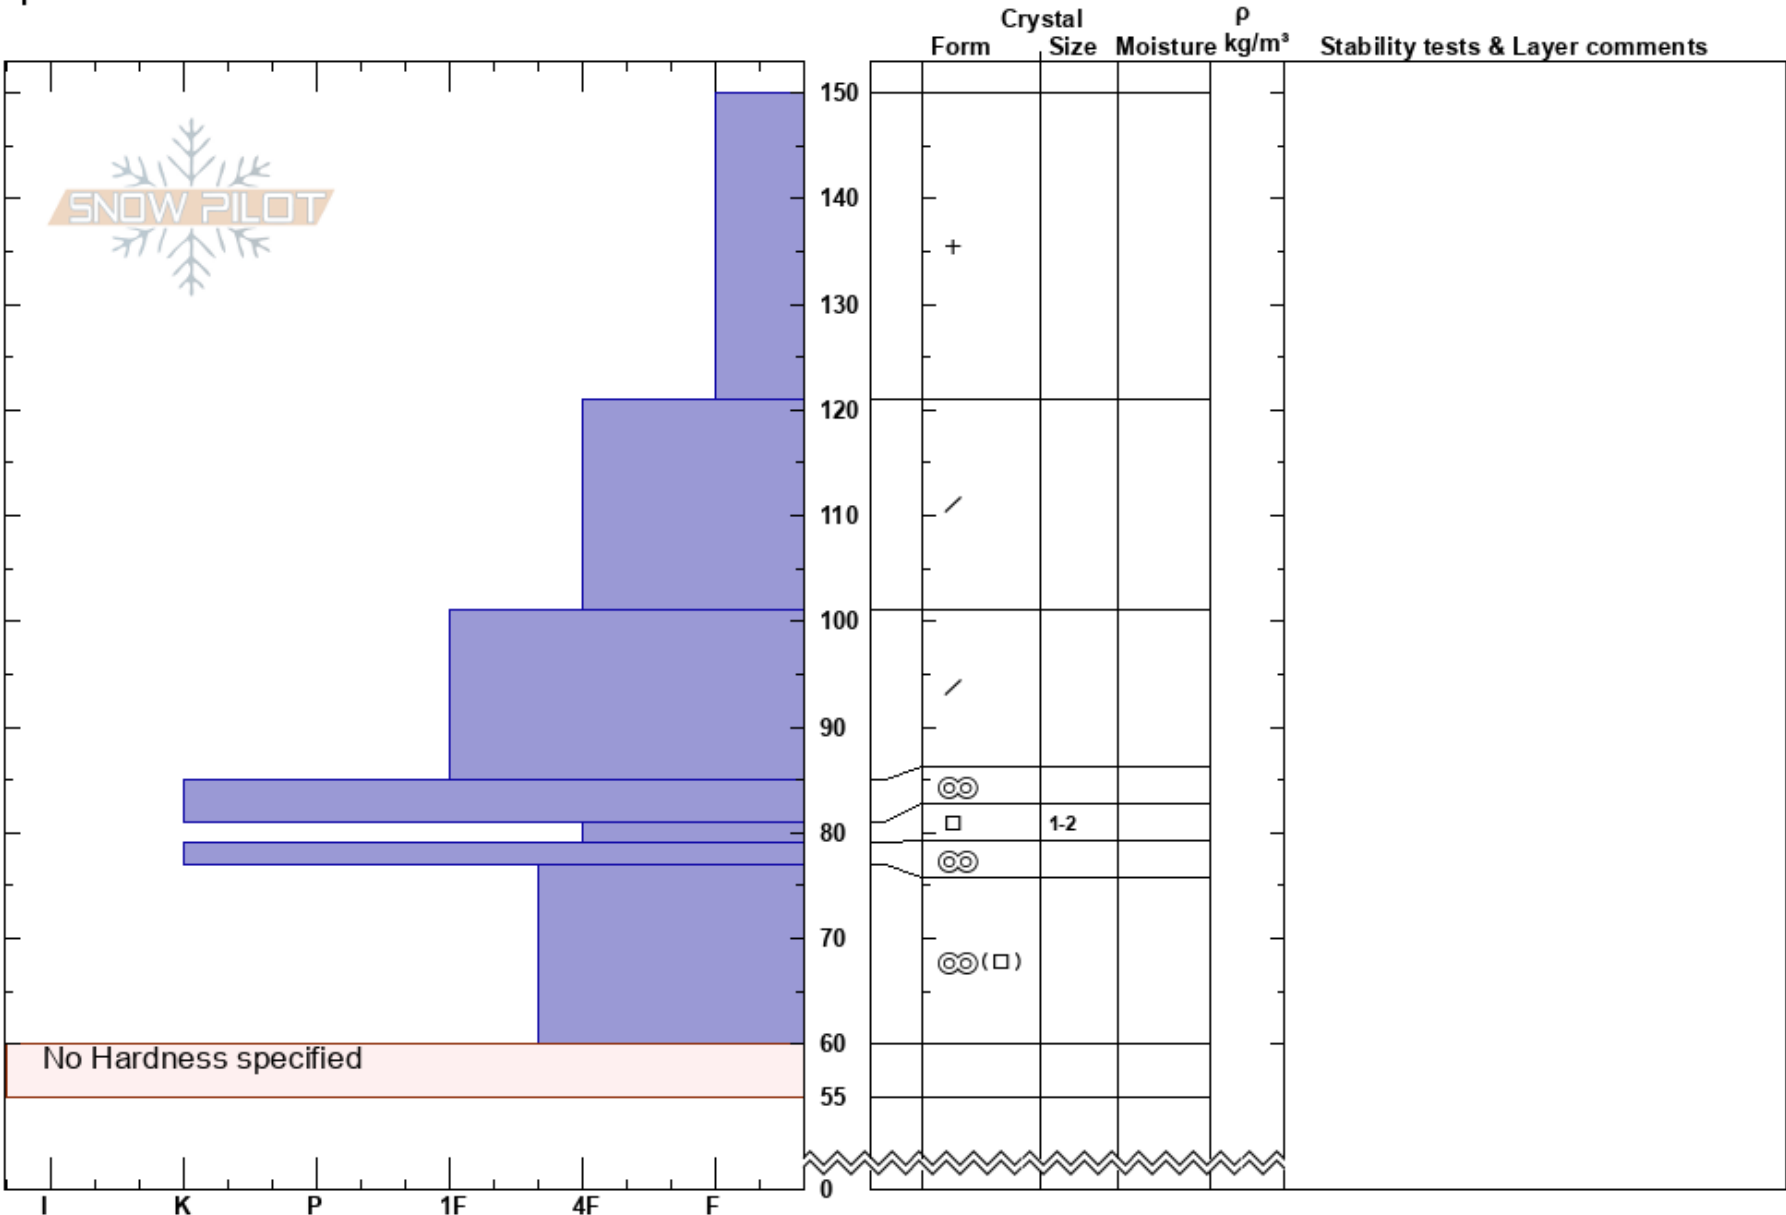

Scotch Bonnet
 Cooke City
 MT
 Elevation: 10002 ft
 Aspect: 270°
 Specifics:

Dave Zinn
 02/17/2021 - 3:00am
 Co-ord: 45.07144N, -109.94534W
 Slope Angle: 35°
 Wind Loading: no

Stability: Good
 Air Temperature:
 Sky Cover: SCT
 Precipitation: S-1
 Wind: SW Light Breeze

HS:150
PF:130
Layer Notes:

Notes: