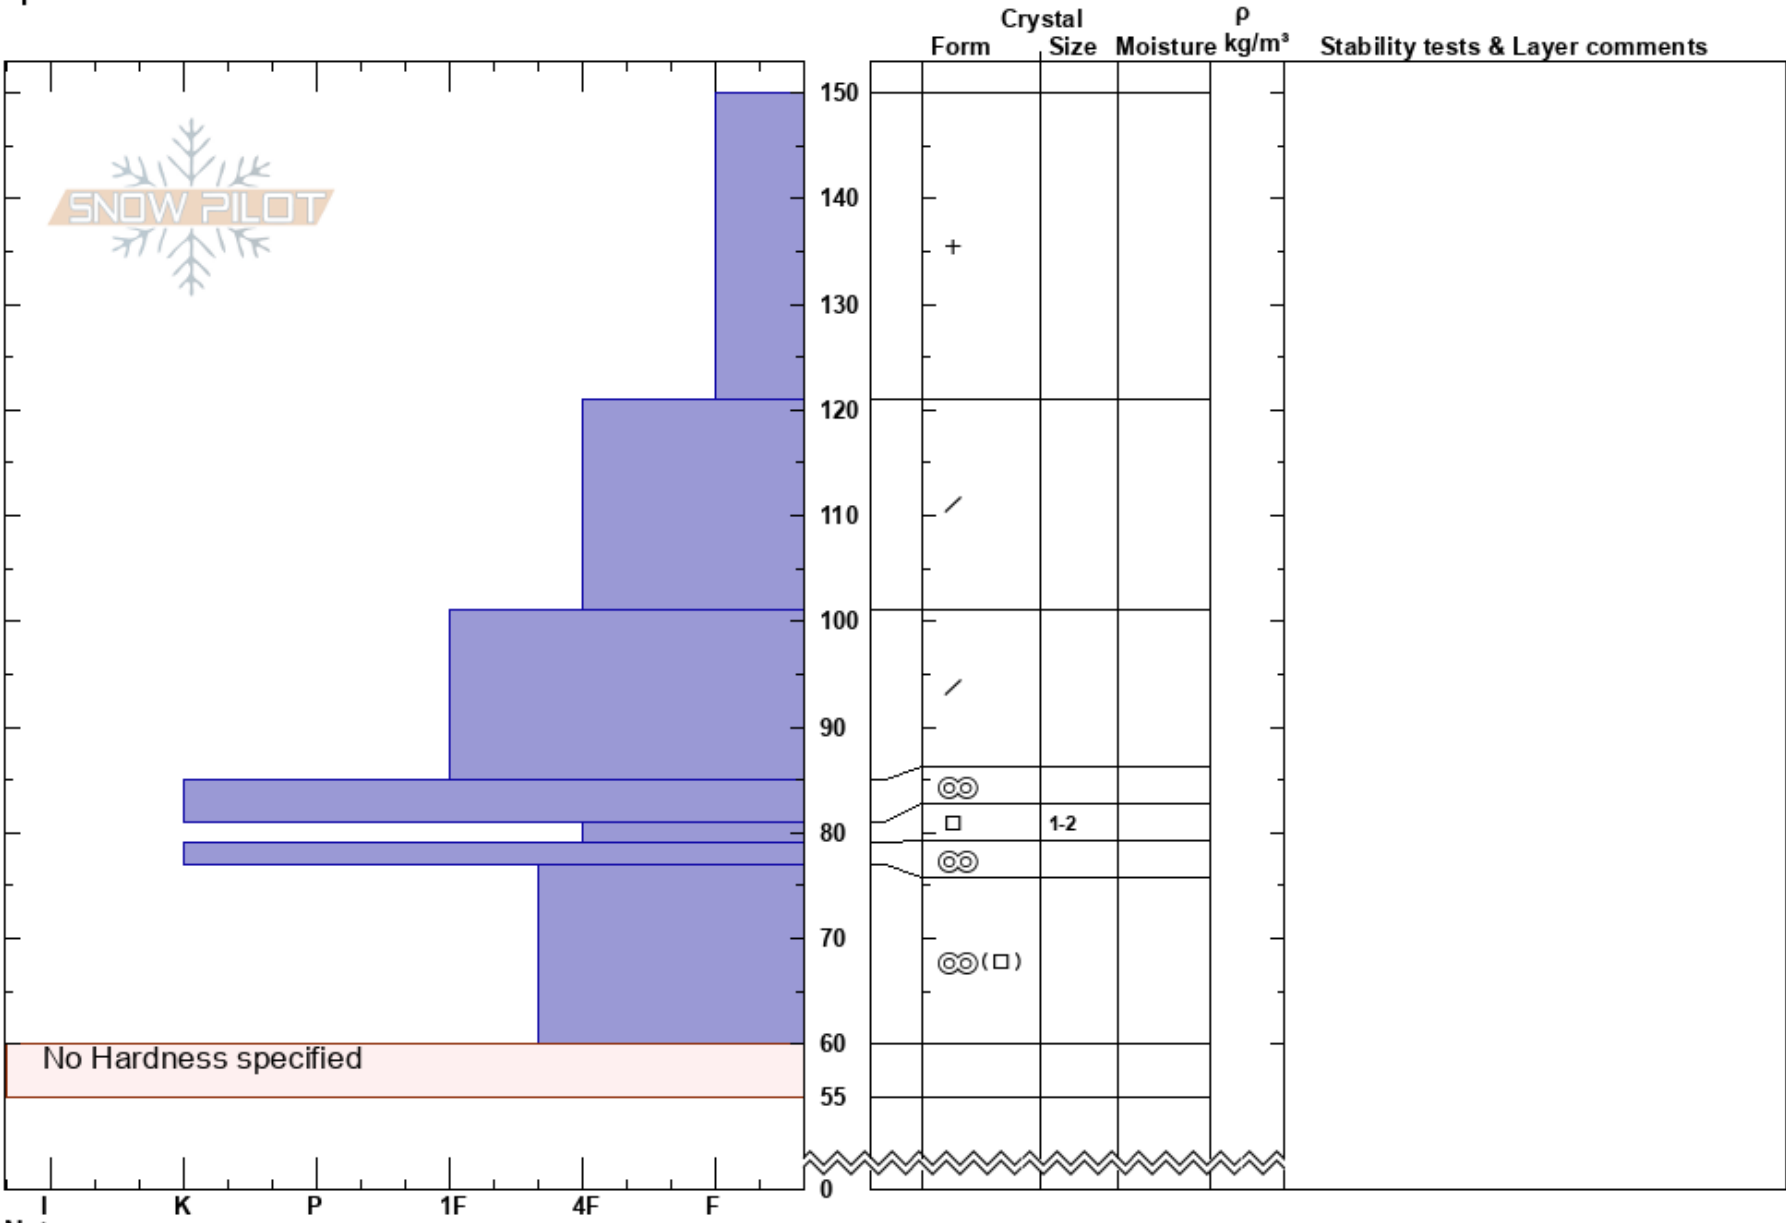

Scotch Bonnet
 Cooke City
 MT
 Elevation: 10002 ft
 Aspect: 270°
 Specifics:

Dave Zinn
 02/17/2021 - 3:00am
 Co-ord: 45.07144N, -109.94534W
 Slope Angle: 35°
 Wind Loading: no

Stability: Good
 Air Temperature:
 Sky Cover: SCT
 Precipitation: S-1
 Wind: SW Light Breeze

HS:150
 PF:130
 Layer Notes:

Notes: