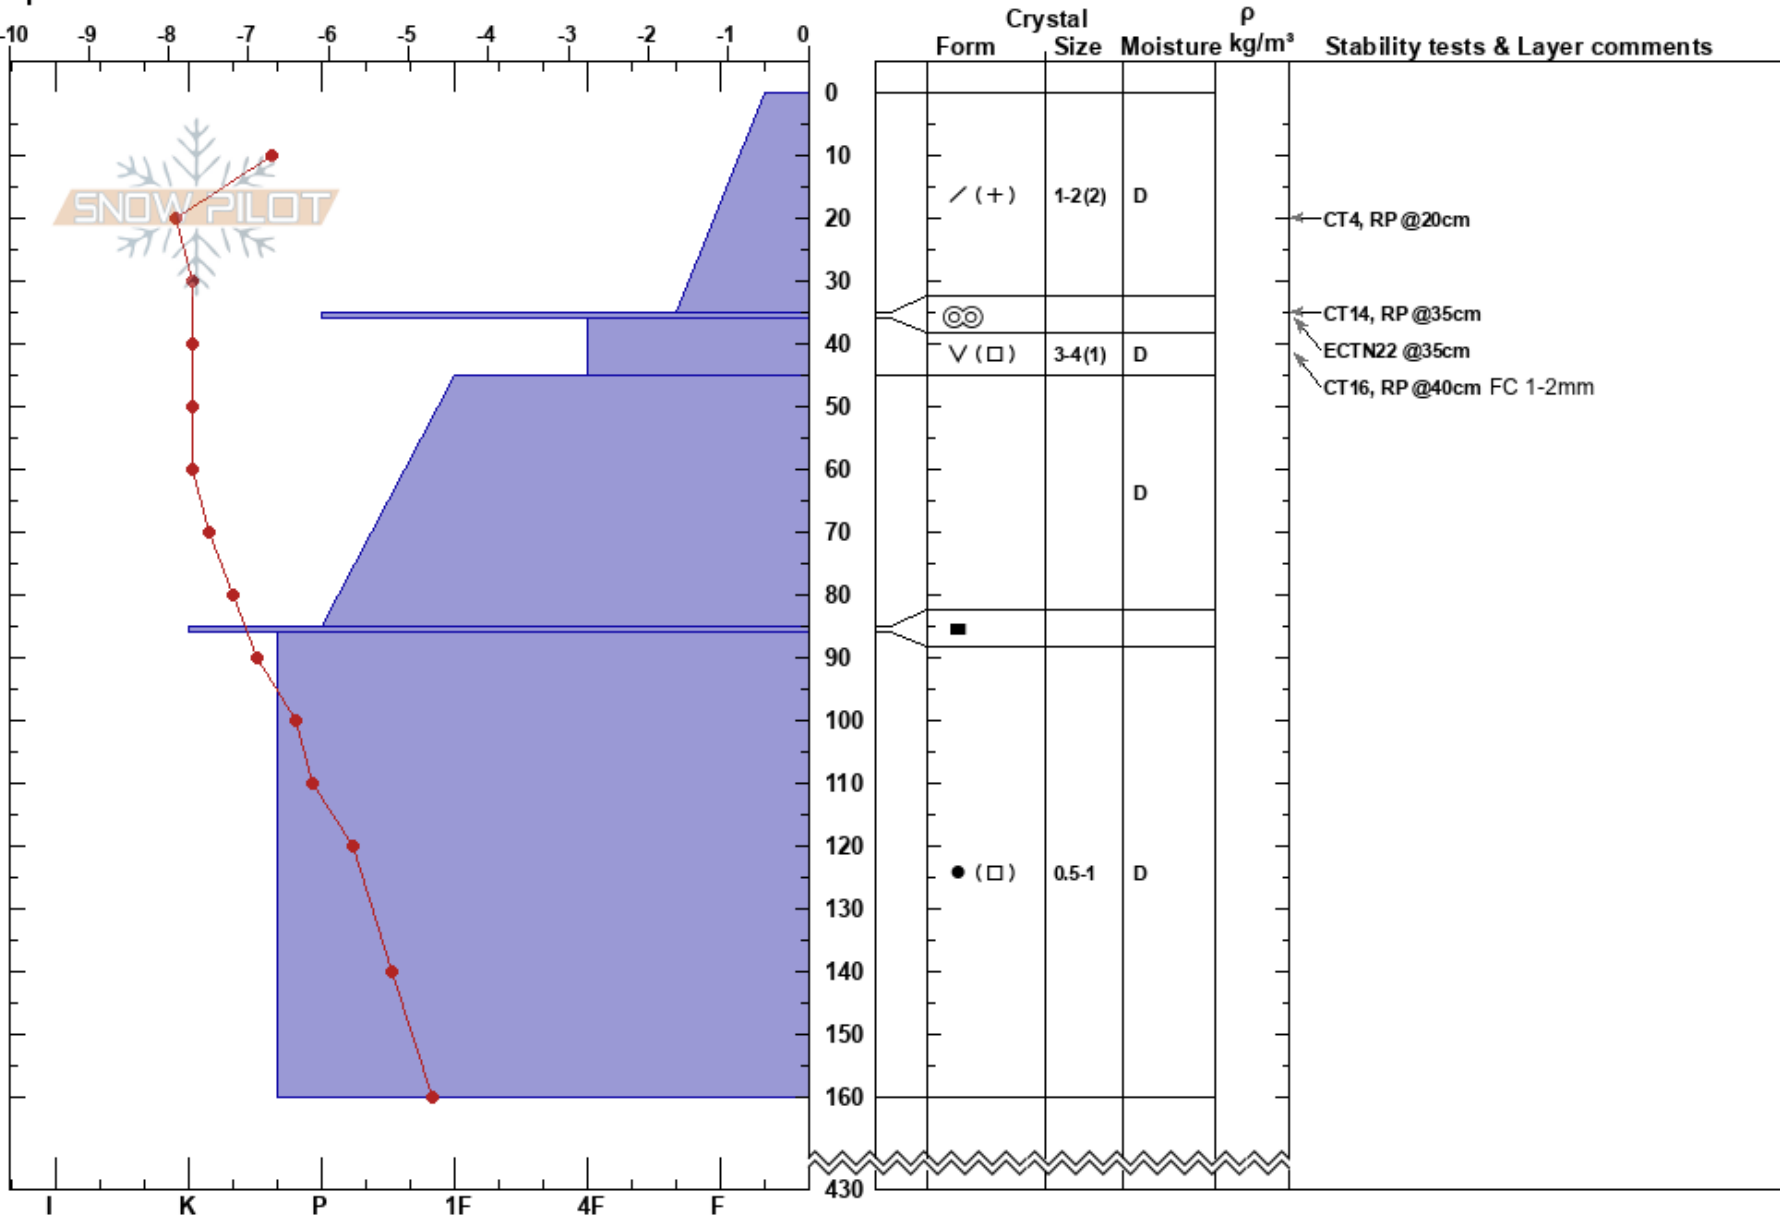

Exstew Mid  
 Skeena  
 BC  
 Elevation: 1210 m  
 Aspect: 60°  
 Specifics:

CN Skeena/Bulkley  
 17/02/2021 - 11:43  
 Co-ord: 54.42225N, -129.15643W  
 Slope Angle: 28°  
 Wind Loading:

Stability: HS:430  
 Air Temperature: -6.1°C PF:40  
 Sky Cover: CLR  
 Precipitation: NO  
 Wind: Calm

Layer Notes:

Notes: Profile dug in deep area of slope.