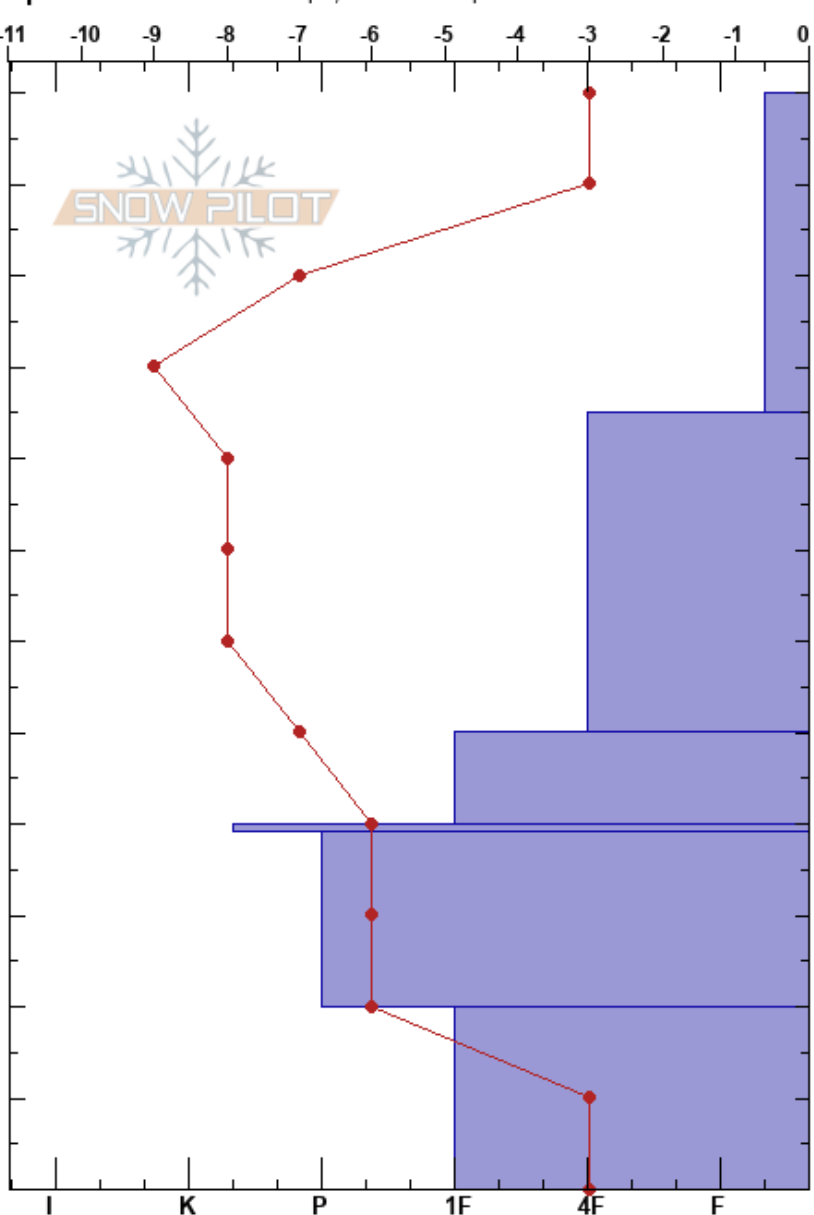

Fake Lick CR.  
 Gallatin Range-N  
 MT  
 Elevation: 7675 ft  
 Aspect: SE  
 Specifics: Ski tracks on slope; We skied slope

Jordan Aid  
 02/17/2021 - 12:32pm  
 Co-ord: 45.51867N, -110.96579W  
 Slope Angle: 15°  
 Wind Loading: no

Stability: **HS:120**  
 Air Temperature: -9°C **PF:90**  
 Sky Cover: OVC **PS:40**  
 Precipitation: S-1  
 Wind: SW Light Breeze  
 Layer Notes:  
 39-20cm: Facets on top and bottom  
 20-0cm: Problematic layer

Form	Crystal Size	Moisture	$\rho$ kg/m <sup>3</sup>	Stability tests & Layer comments
*	1-3.5	D		
/	1-2	D		
⊖	1-1.5			
■				
■ (□)	(1)			39-20cm: Facets on top and bottom
^	2-3.5			

ECTN30 @0cm

Notes: Snowfall rate increased to S1/S2 @1300 and lasted until 1400.