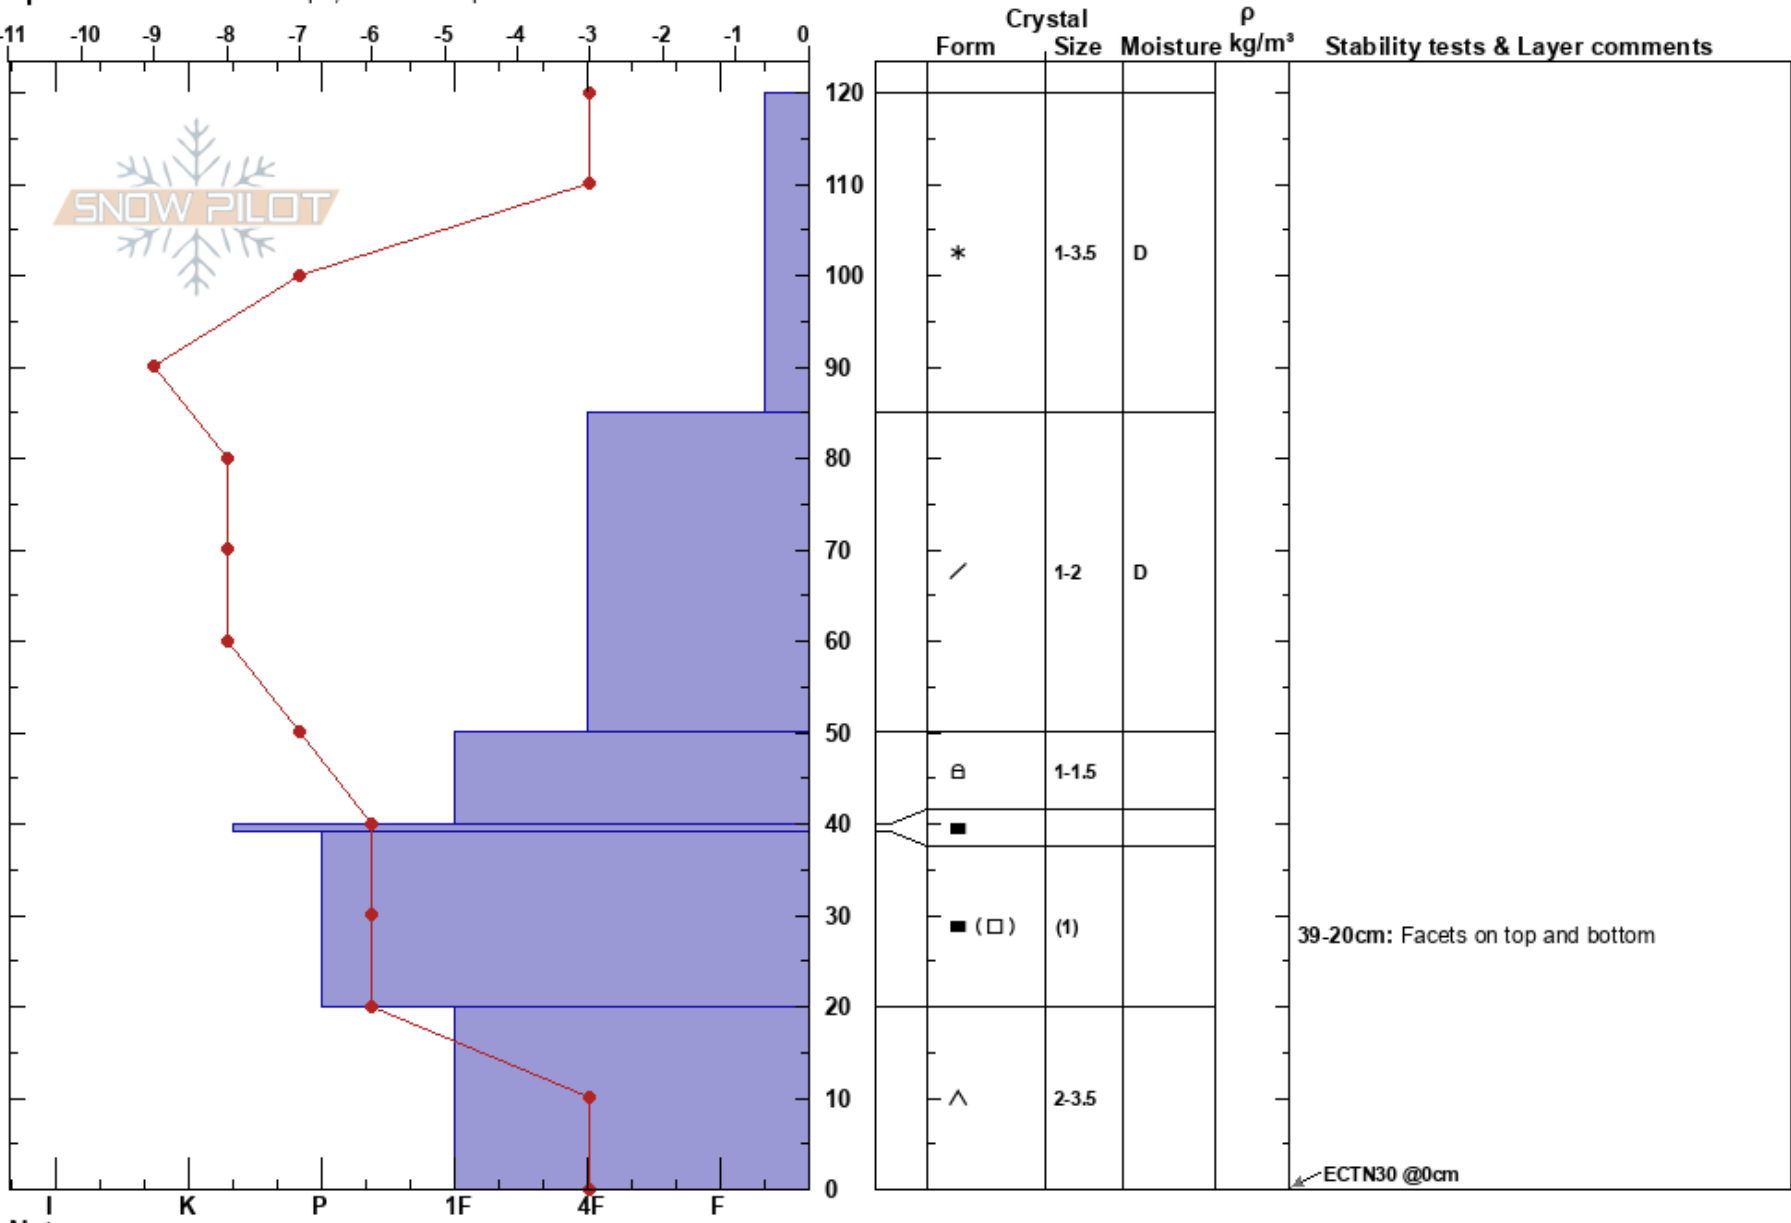

Fake Lick CR.
 Gallatin Range-N
 MT
 Elevation: 7675 ft
 Aspect: SE
 Specifics: Ski tracks on slope; We skied slope

Jordan Aid
 02/17/2021 - 12:32pm
 Co-ord: 45.51867N, -110.96579W
 Slope Angle: 15°
 Wind Loading: no

Stability: **HS:120**
 Air Temperature: -9°C **PF:90**
 Sky Cover: OVC **PS:40**
 Precipitation: S-1
 Wind: SW Light Breeze
 Layer Notes:
 39-20cm: Facets on top and bottom
 20-0cm: Problematic layer

Notes: Snowfall rate increased to S1/S2 @1300 and lasted until 1400.