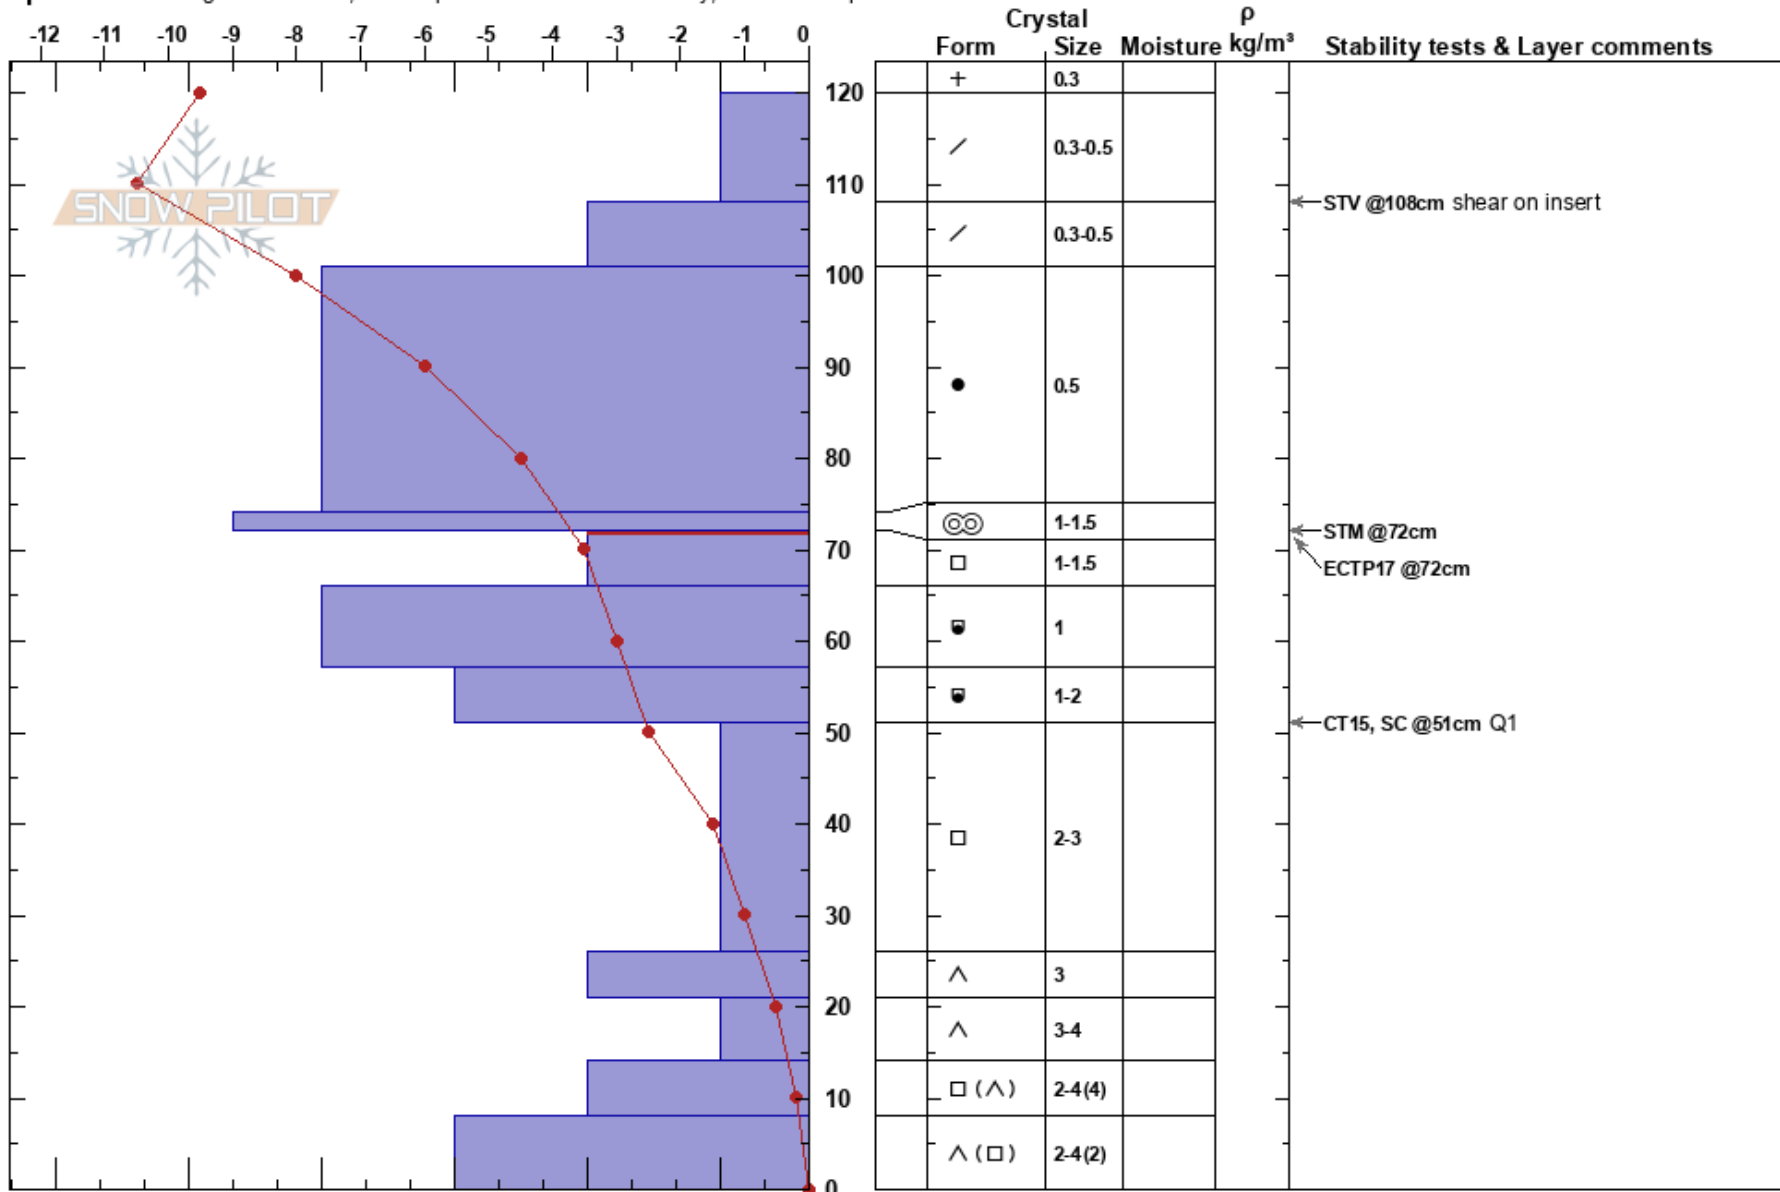

Windows
 Vail/Summit County
 CO
 Elevation: 11806 ft
 Aspect: 150°

Josh Walker
 02/17/2021 - 10:00am
 Co-ord: 39.57158N, -105.93249W
 Slope Angle: 25°
 Wind Loading: yes

Stability: **HS:120**
 Air Temperature: -11°C PF:30 72-66cm:Problematic layer
 Sky Cover: BKN PS:20
 Precipitation: S-1
 Wind: Calm

Specifics: Pit dug in a Ski Area; Pit is representative of backcountry; We skied slope

Notes: