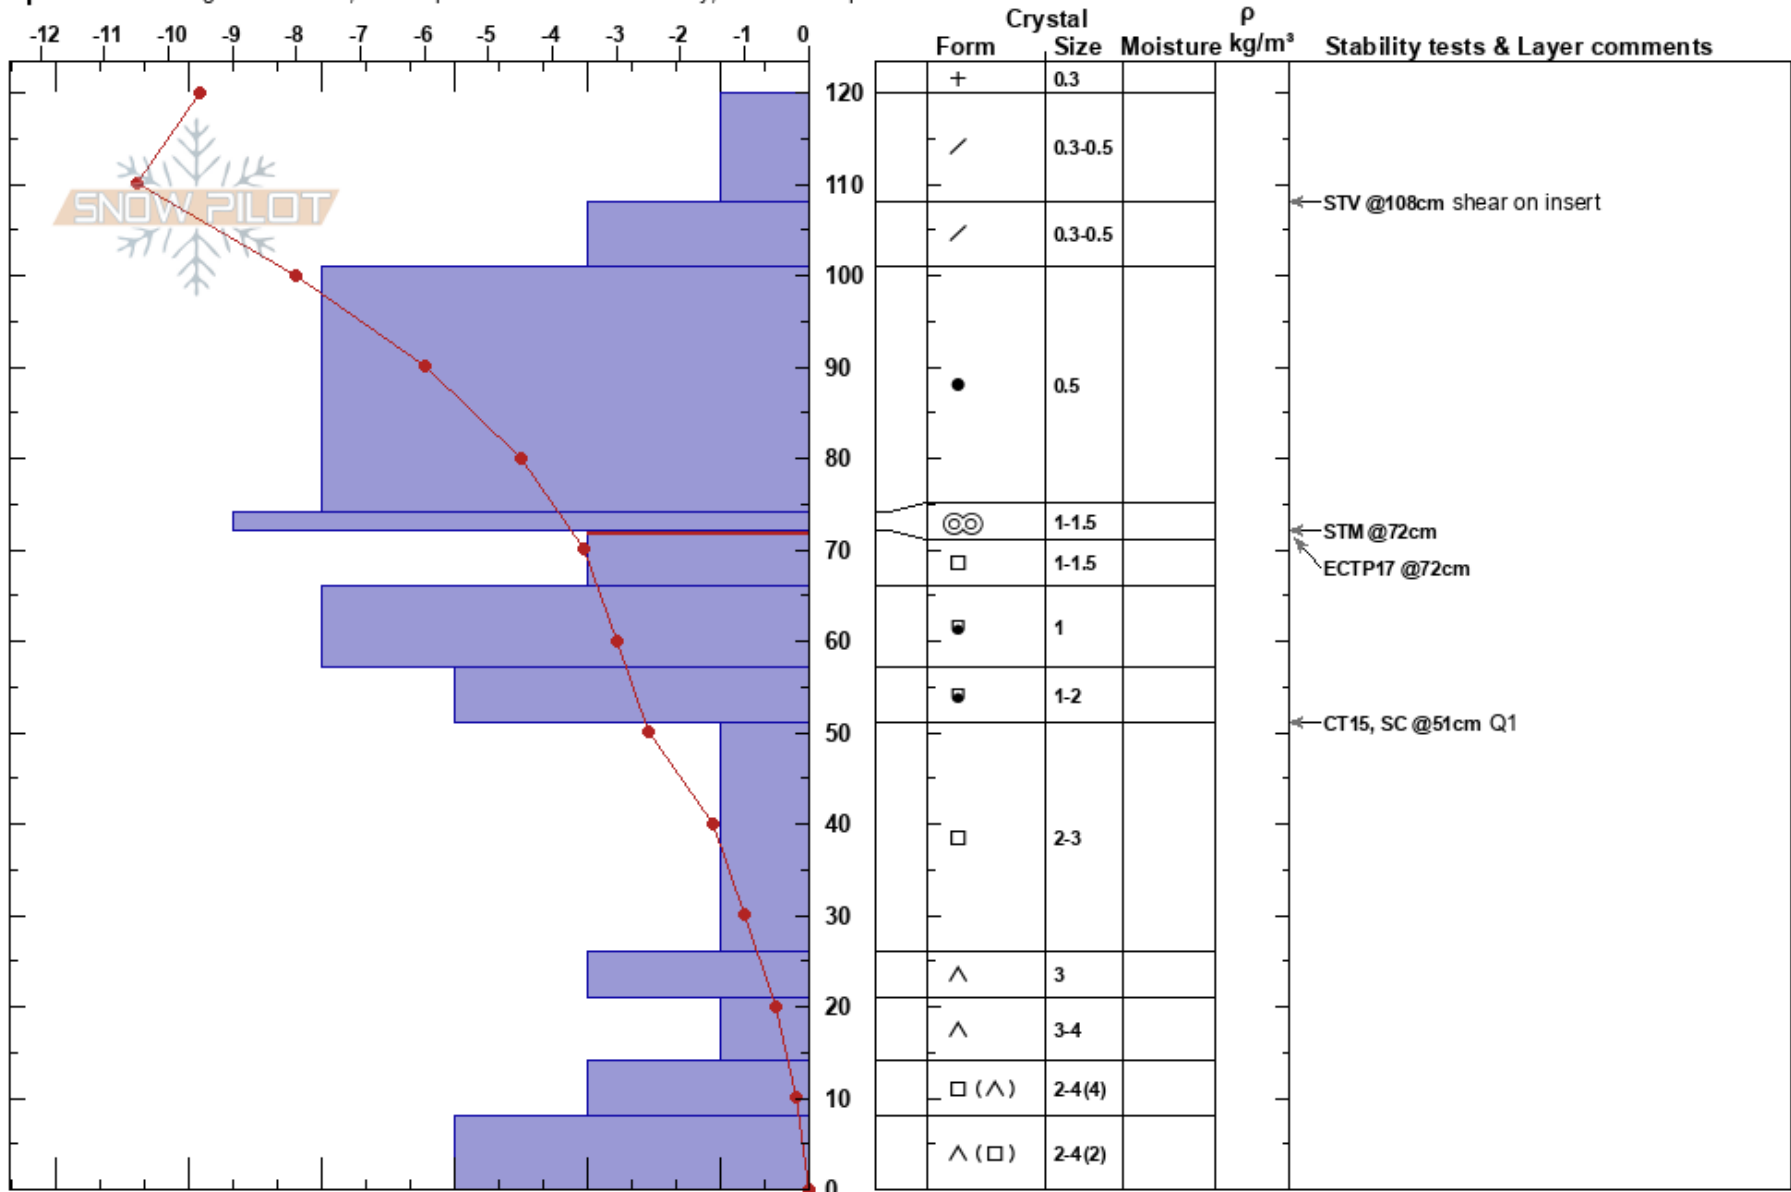

Windows
 Vail/Summit County
 CO
Elevation: 11806 ft
Aspect: 150°

Josh Walker
 02/17/2021 - 10:00am
Co-ord: 39.57158N, -105.93249W
Slope Angle: 25°
Wind Loading: yes

Stability:
Air Temperature: -11°C
Sky Cover: BKN
Precipitation: S-1
Wind: Calm

HS: 120
PF: 30 72-66cm: Problematic layer
PS: 20

Specifics: Pit dug in a Ski Area; Pit is representative of backcountry; We skied slope

Notes: