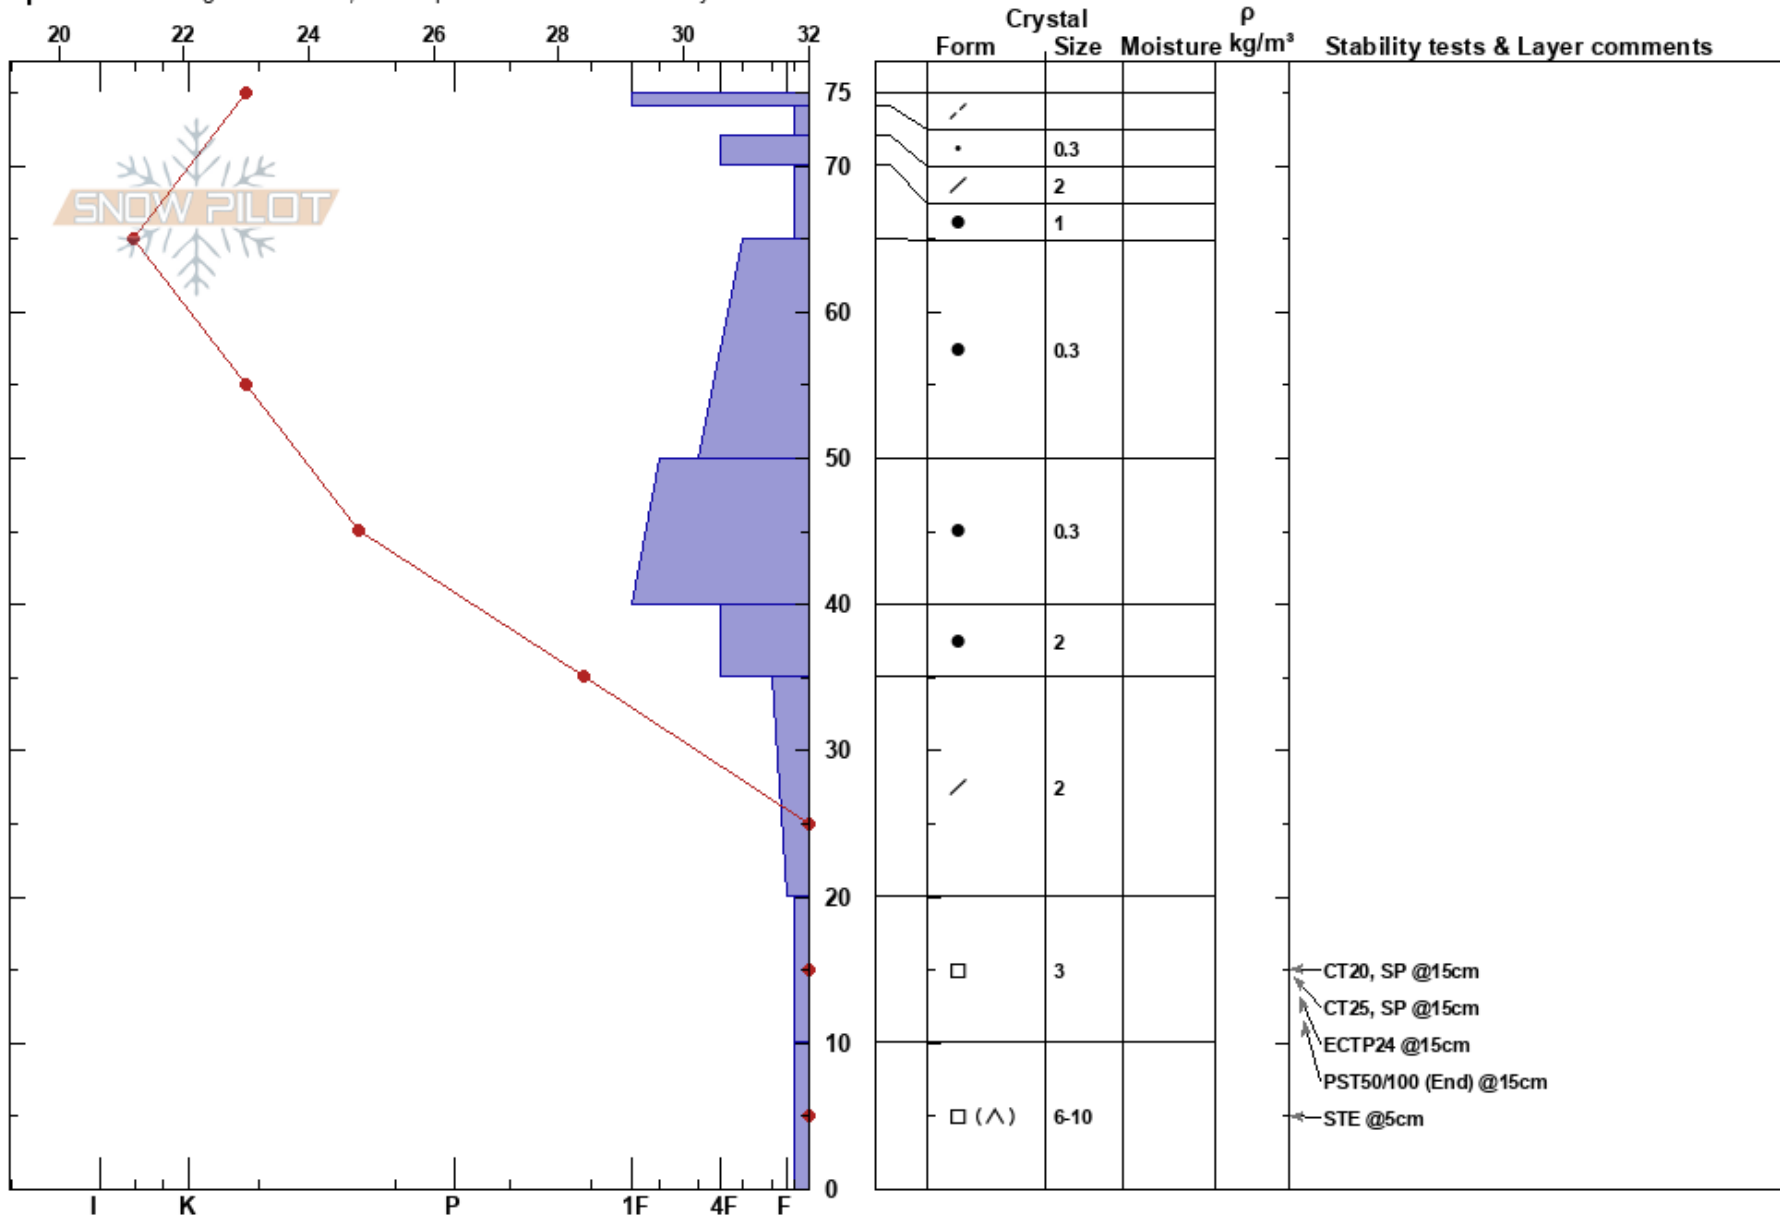

Bone Yard
 Pioneer
 ID
 Elevation: 6523 ft
 Aspect: E

Victoria Rosin
 02/17/2021 - 10:30am
 Co-ord: 43.68114N, -114.34565W
 Slope Angle: 20°
 Wind Loading: previous

Stability:
 Air Temperature:
 Sky Cover: FEW
 Precipitation: NO
 Wind: Calm

HS:75
 PF:75 10-0cm: Problematic layer
 PS: 10

Specifics: Pit dug in a Ski Area; Pit is representative of backcountry

Notes: