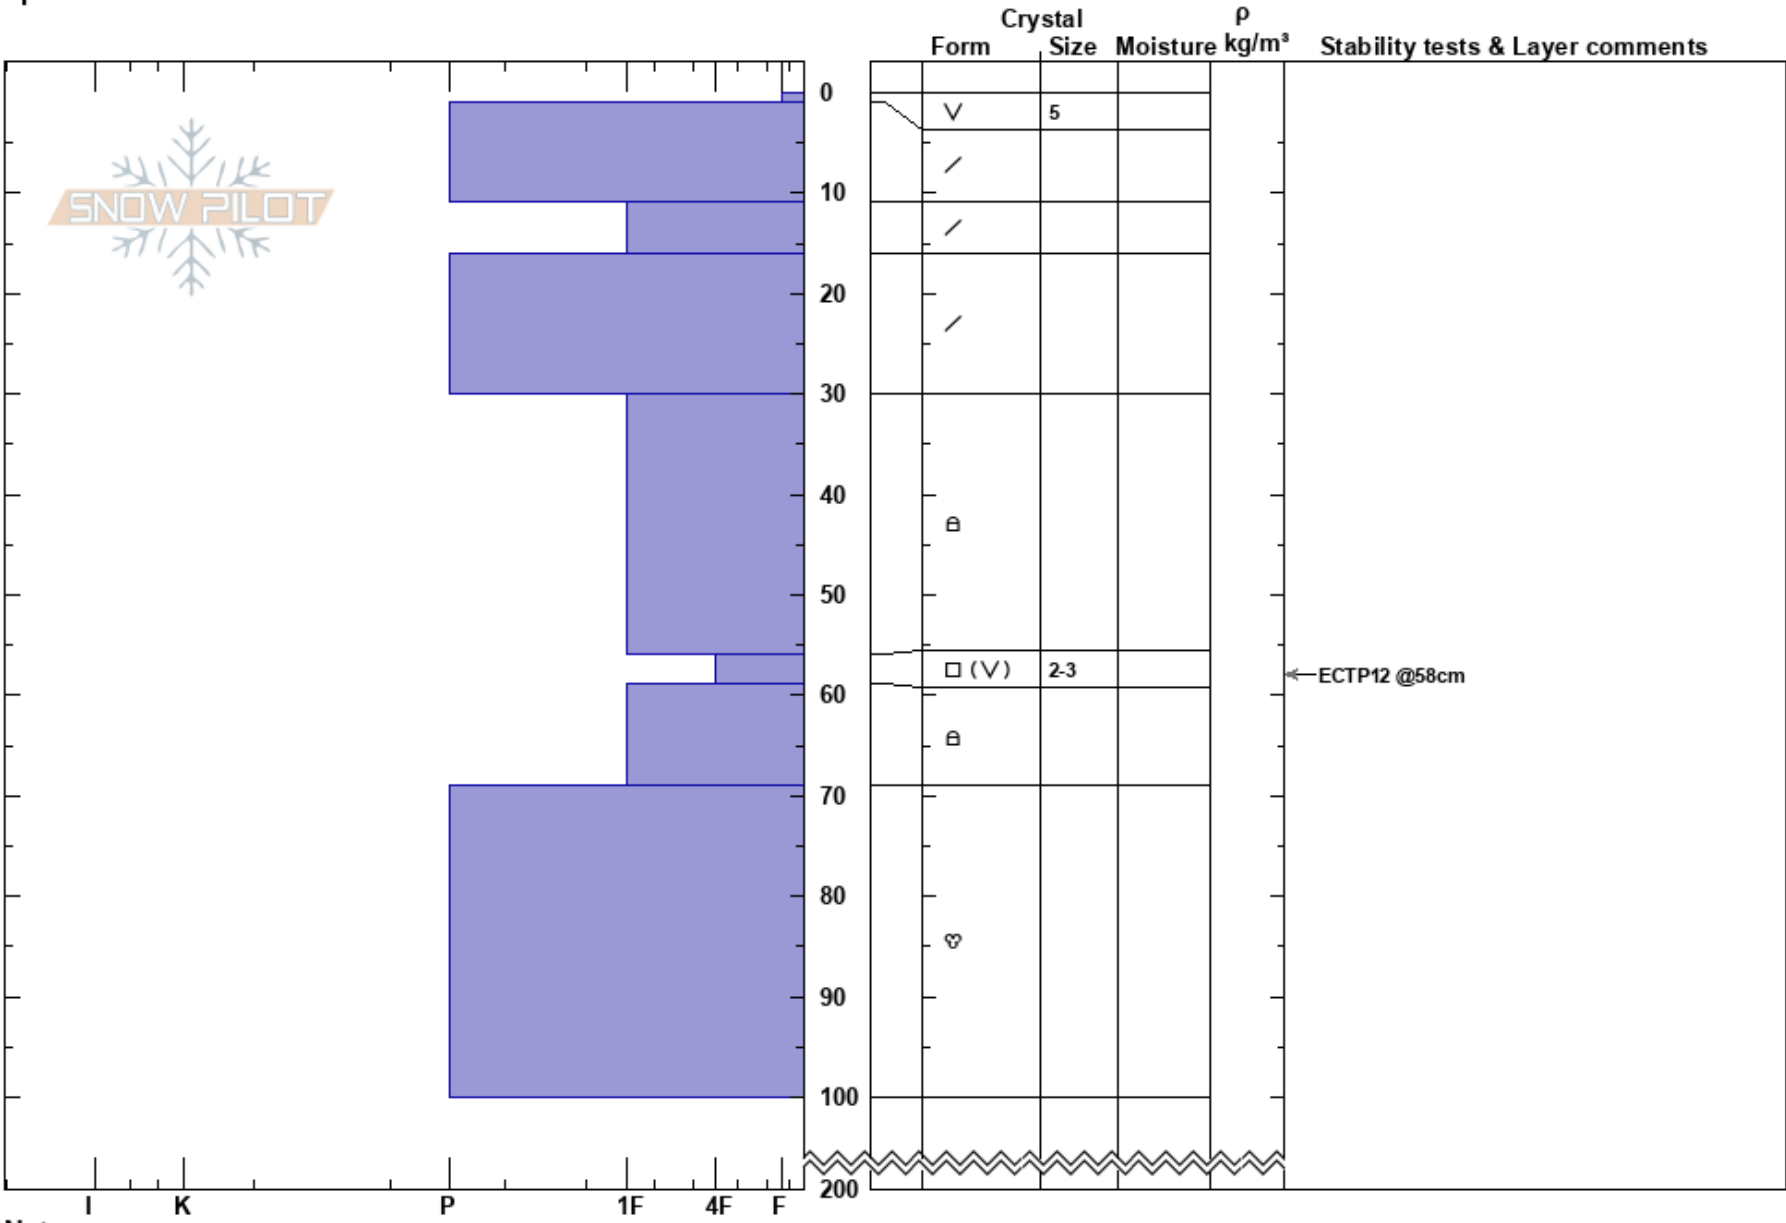

Ottfjället
 Vålådalen
 Sweden
Elevation: 1032 m
Aspect: E
Specifics:

Oskar Brodén
 17/02/2021 - 11:40
Co-ord: 63.18609N, 12.95171E
Slope Angle: 23°
Wind Loading: no

Stability: HS:200
Air Temperature:
Sky Cover: FEW
Precipitation: NO
Wind: SE Light Breeze
Layer Notes: