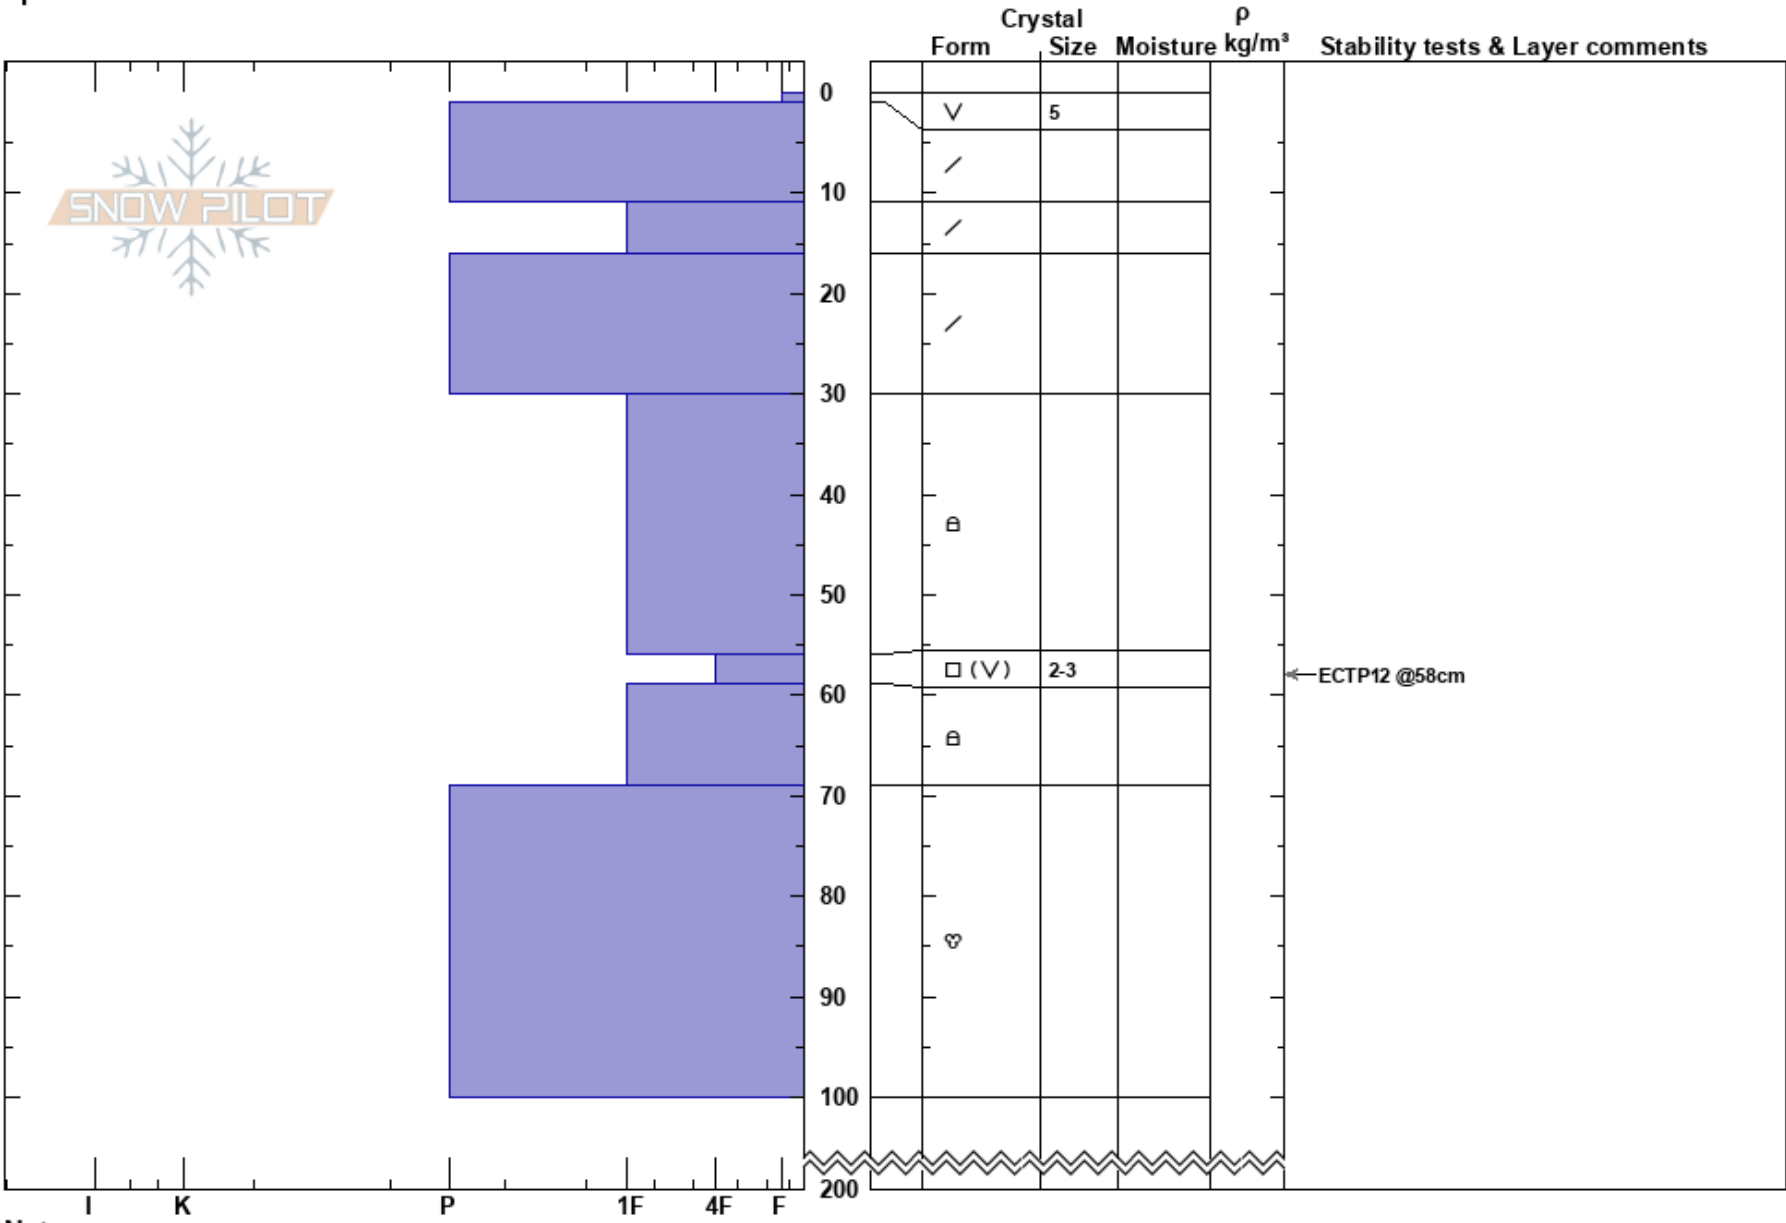

Ottfjället
 Våådalen
 Sweden
Elevation: 1032 m
Aspect: E
Specifics:

Oskar Brodén
 17/02/2021 - 11:40
Co-ord: 63.18609N, 12.95171E
Slope Angle: 23°
Wind Loading: no

Stability: HS:200
Air Temperature:
Sky Cover: FEW
Precipitation: NO
Wind: SE Light Breeze
Layer Notes: