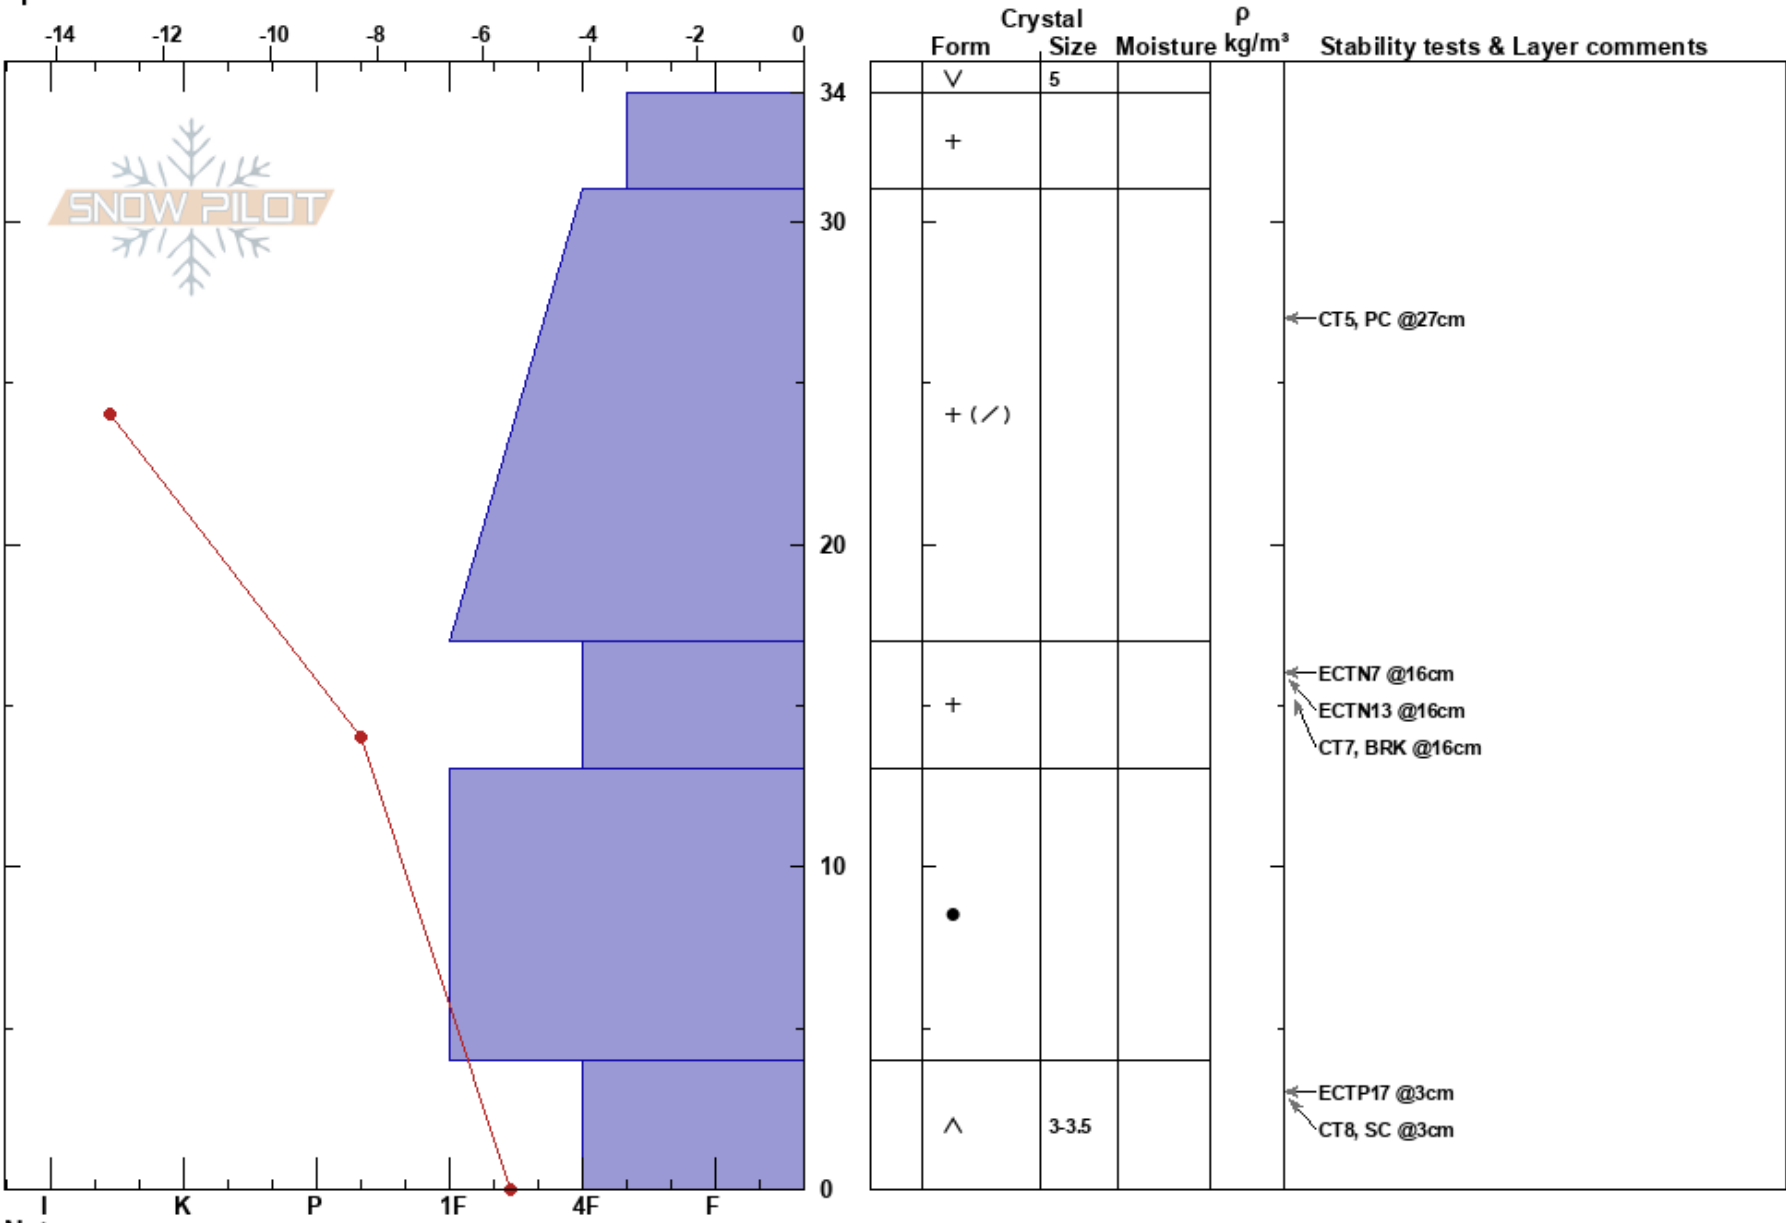

Pålno_1
 Abisko
 Sweden
 Elevation: 374 m
 Aspect: SE
 Specifics:

Stefan Hedlund
 17/02/2021 - 10:44
 Co-ord: 68.48643N, 18.60211E
 Slope Angle: 26°
 Wind Loading:

Stability:
 Air Temperature: -16.1°C
 Sky Cover: CLR
 Precipitation: NO
 Wind: S Light Breeze

HS:34
 Layer Notes:

Notes: BTL. Liten läslutning. Inga whumfar just här.