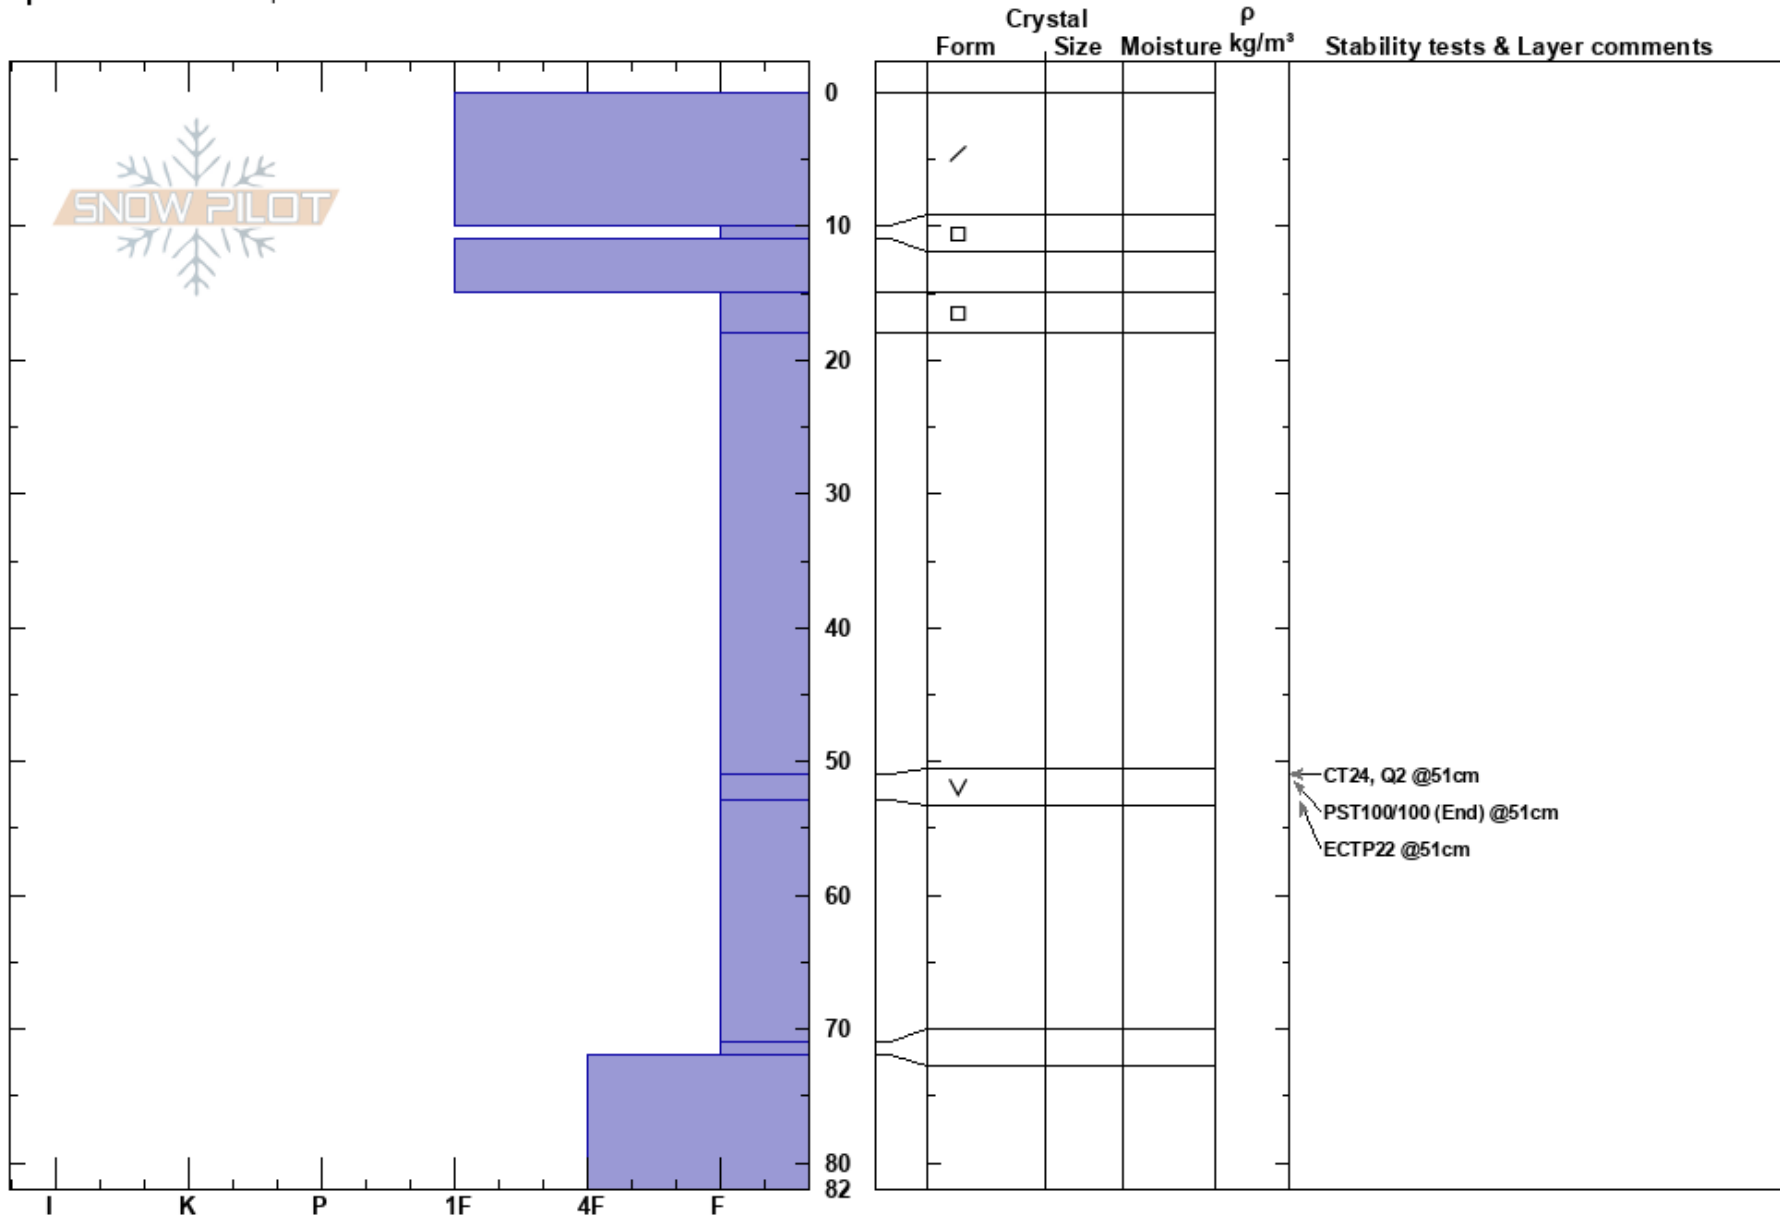

Uleda area  
 Selkirk Mtns  
 ID  
 Elevation: 5700 ft  
 Aspect: E  
 Specifics: We skied slope

Selkirk Powder Co.  
 02/15/2021 - 2:00pm  
 Co-ord:  
 Slope Angle: 30°  
 Wind Loading:

Stability:  
 Air Temperature:  
 Sky Cover: OVC  
 Precipitation: NO  
 Wind: Light Breeze

Layer Notes:  
 51-53cm: Problematic layer

Notes:

I K P 1F 4F F