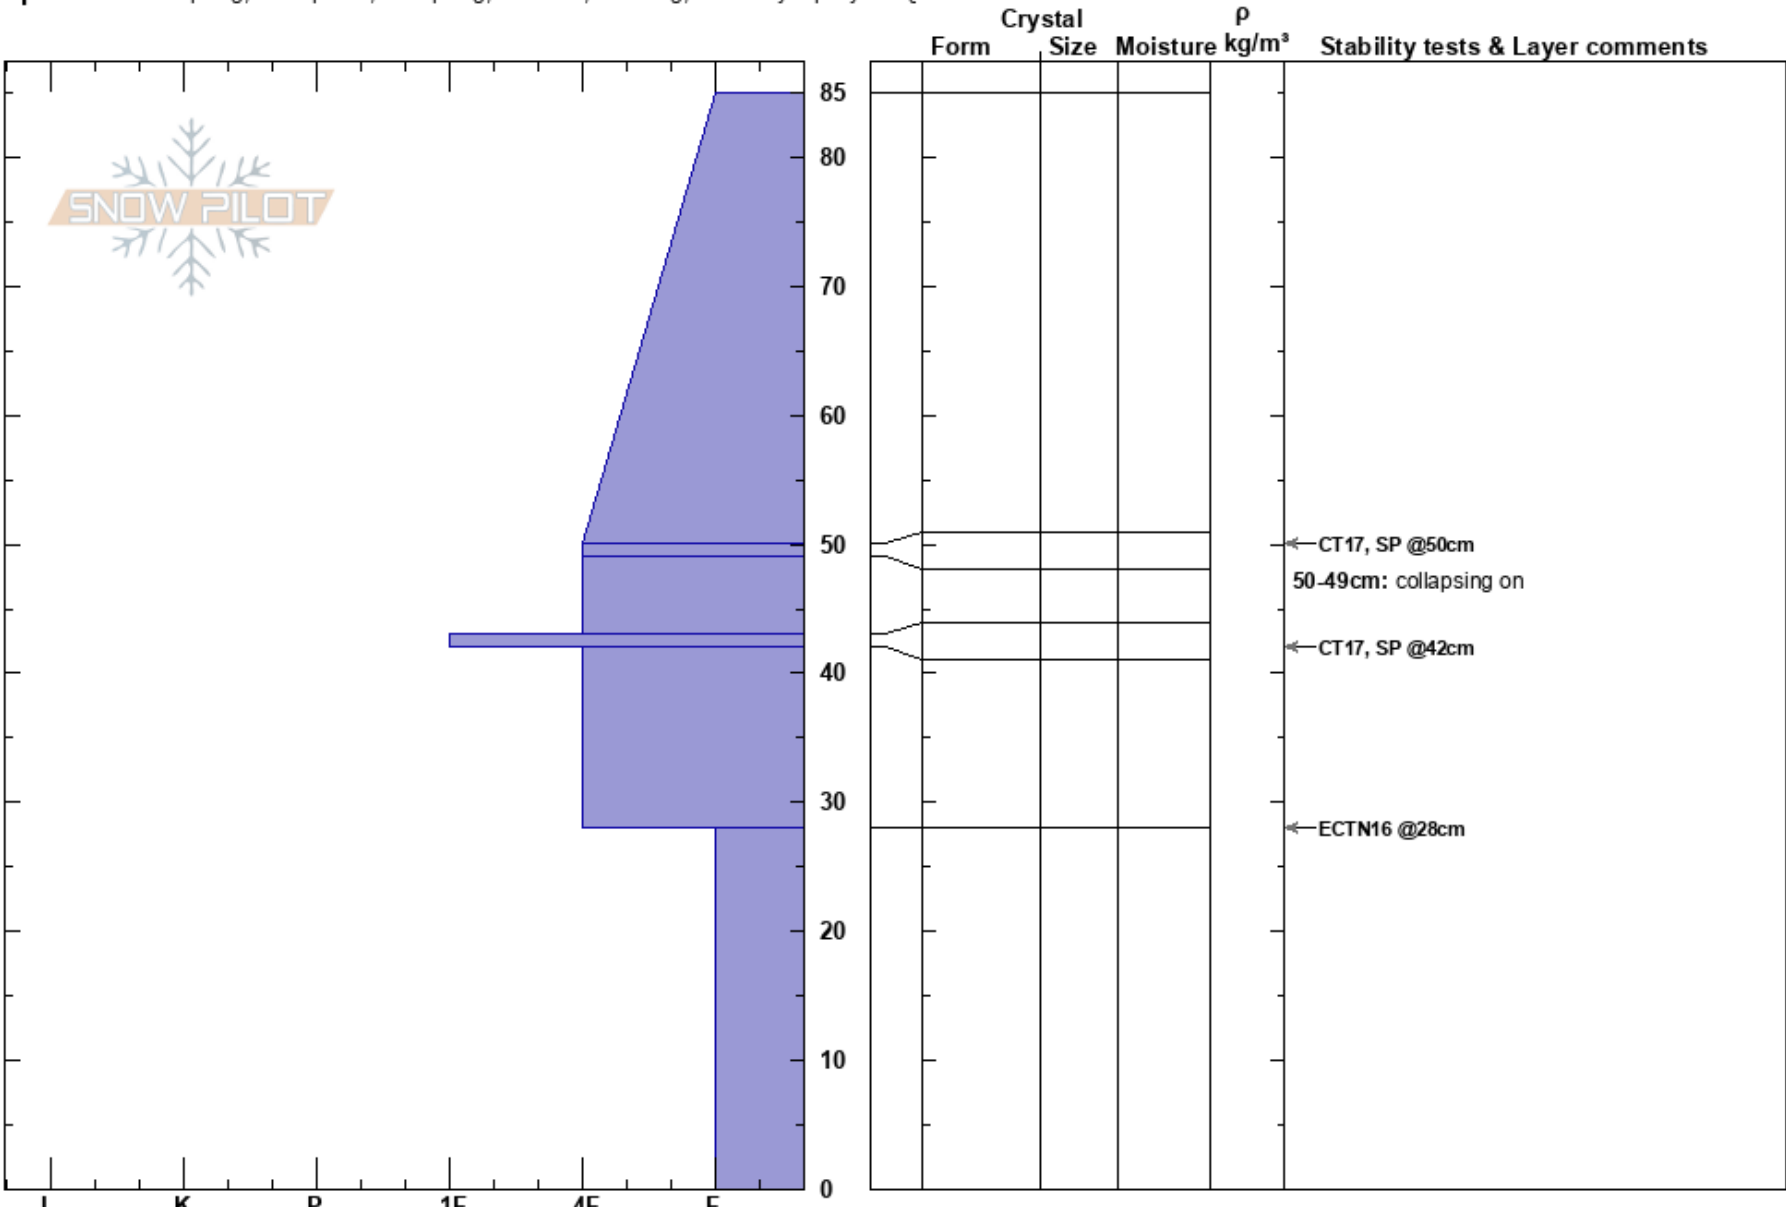

Lower FR401  
 Uinta Range  
 UT  
**Elevation:** 7686 ft  
**Aspect:** 325°  
**Specifics:** Collapsing, widespread; Collapsing, localized; Cracking; Instability rapidly rising

Christopher Hendrickson  
 02/16/2021 - 5:15pm  
**Co-ord:** 40.62064N, -111.17295W  
**Slope Angle:** 18°  
**Wind Loading:** yes

**Stability:** Poor  
**Air Temperature:** -3°C  
**Sky Cover:** OVC  
**Precipitation:** S2  
**Wind:** Moderate

**HS:**85  
**Layer Notes:**  
 50-49cm: collapsing on  
 28-0cm: Problematic layer

**Notes:** Winds have been moving a lot of snow last night through today from both the SW through NW.