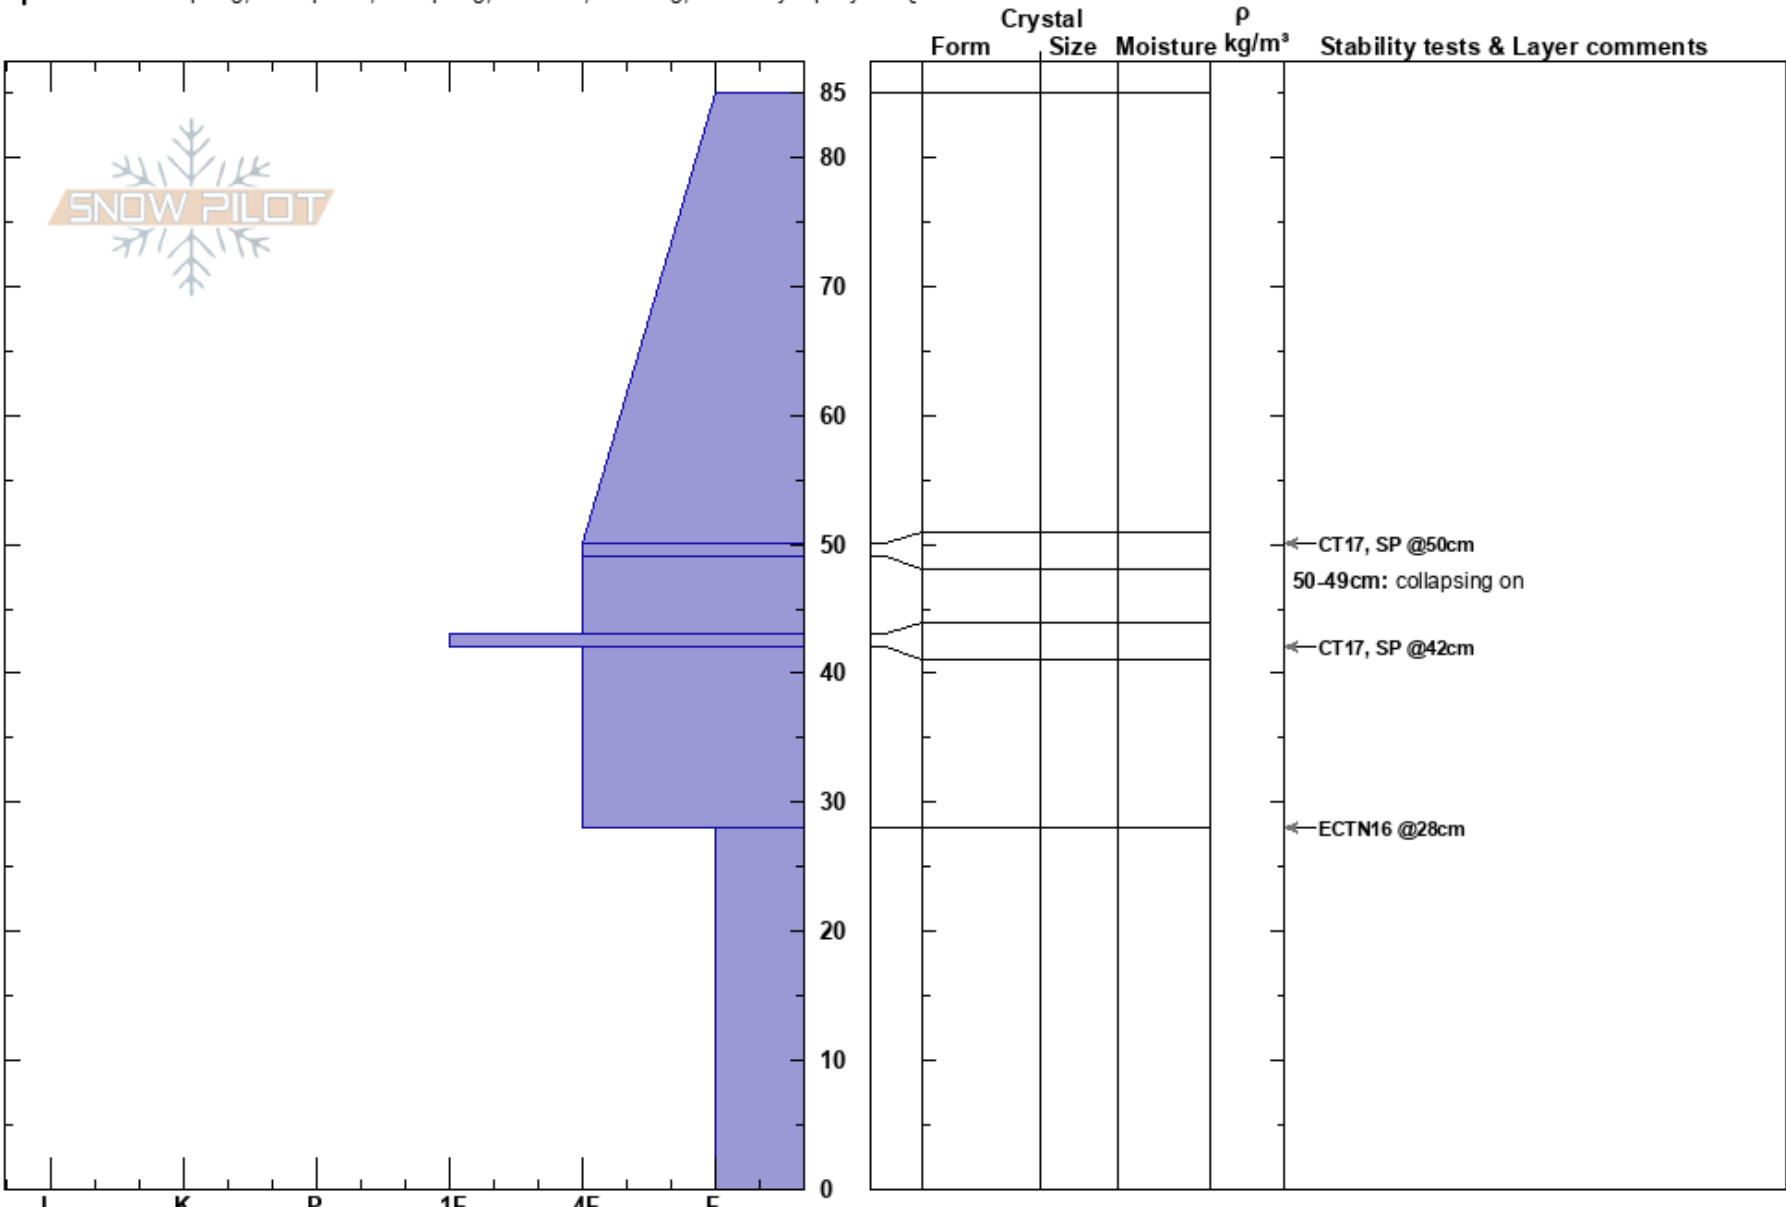

Lower FR401
 Uinta Range
 UT
 Elevation: 7686 ft
 Aspect: 325°
Specifics: Collapsing, widespread; Collapsing, localized; Cracking; Instability rapidly rising

Christopher Hendrickson
 02/16/2021 - 5:15pm
Co-ord: 40.62064N, -111.17295W
Slope Angle: 18°
Wind Loading: yes

HS:85
Stability: Poor
Air Temperature: -3°C
Sky Cover: OVC
Precipitation: S2
Wind: Moderate
Layer Notes:
 50-49cm: collapsing on
 28-0cm: Problematic layer

Notes: Winds have been moving a lot of snow last night through today from both the SW through NW.