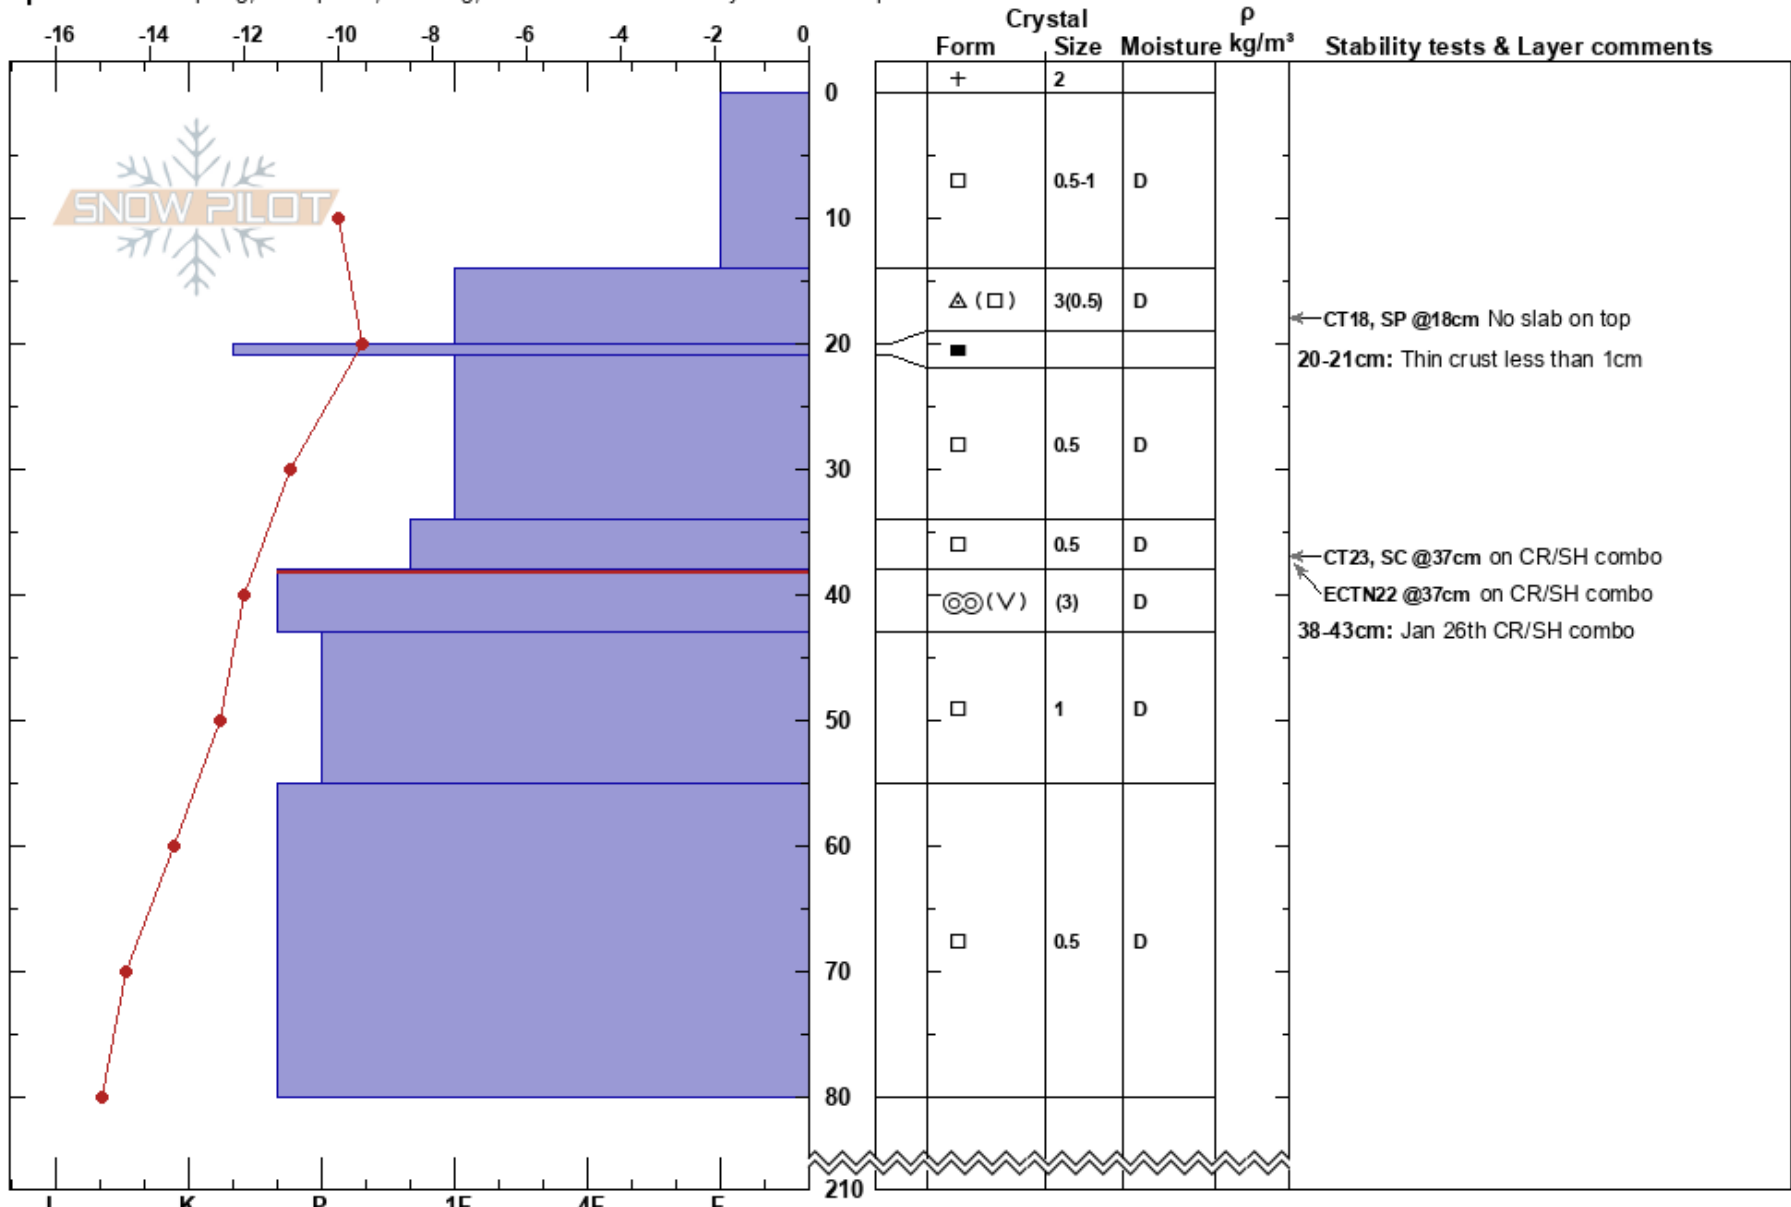

Lost boys
Lizard Range
BC
Elevation: 1771 m
Aspect: 315°

Jean-Raphael Lemieux
16/02/2021 - 12:00
Co-ord: 11U 637435W 5477673N
Slope Angle: 20°
Wind Loading: no

Stability: Very Poor
Air Temperature: -10°C
Sky Cover: BKN
Precipitation: S-1
Wind: SE Light Breeze

HS:210
PF:35
20-21cm: Thin crust less than 1cm
38-43cm: Jan 26th CR/SH combo
38-43cm: Problematic layer

Layer Notes:

Specifics: Collapsing, widespread; Cracking; Recent avalanche activity on similar slopes