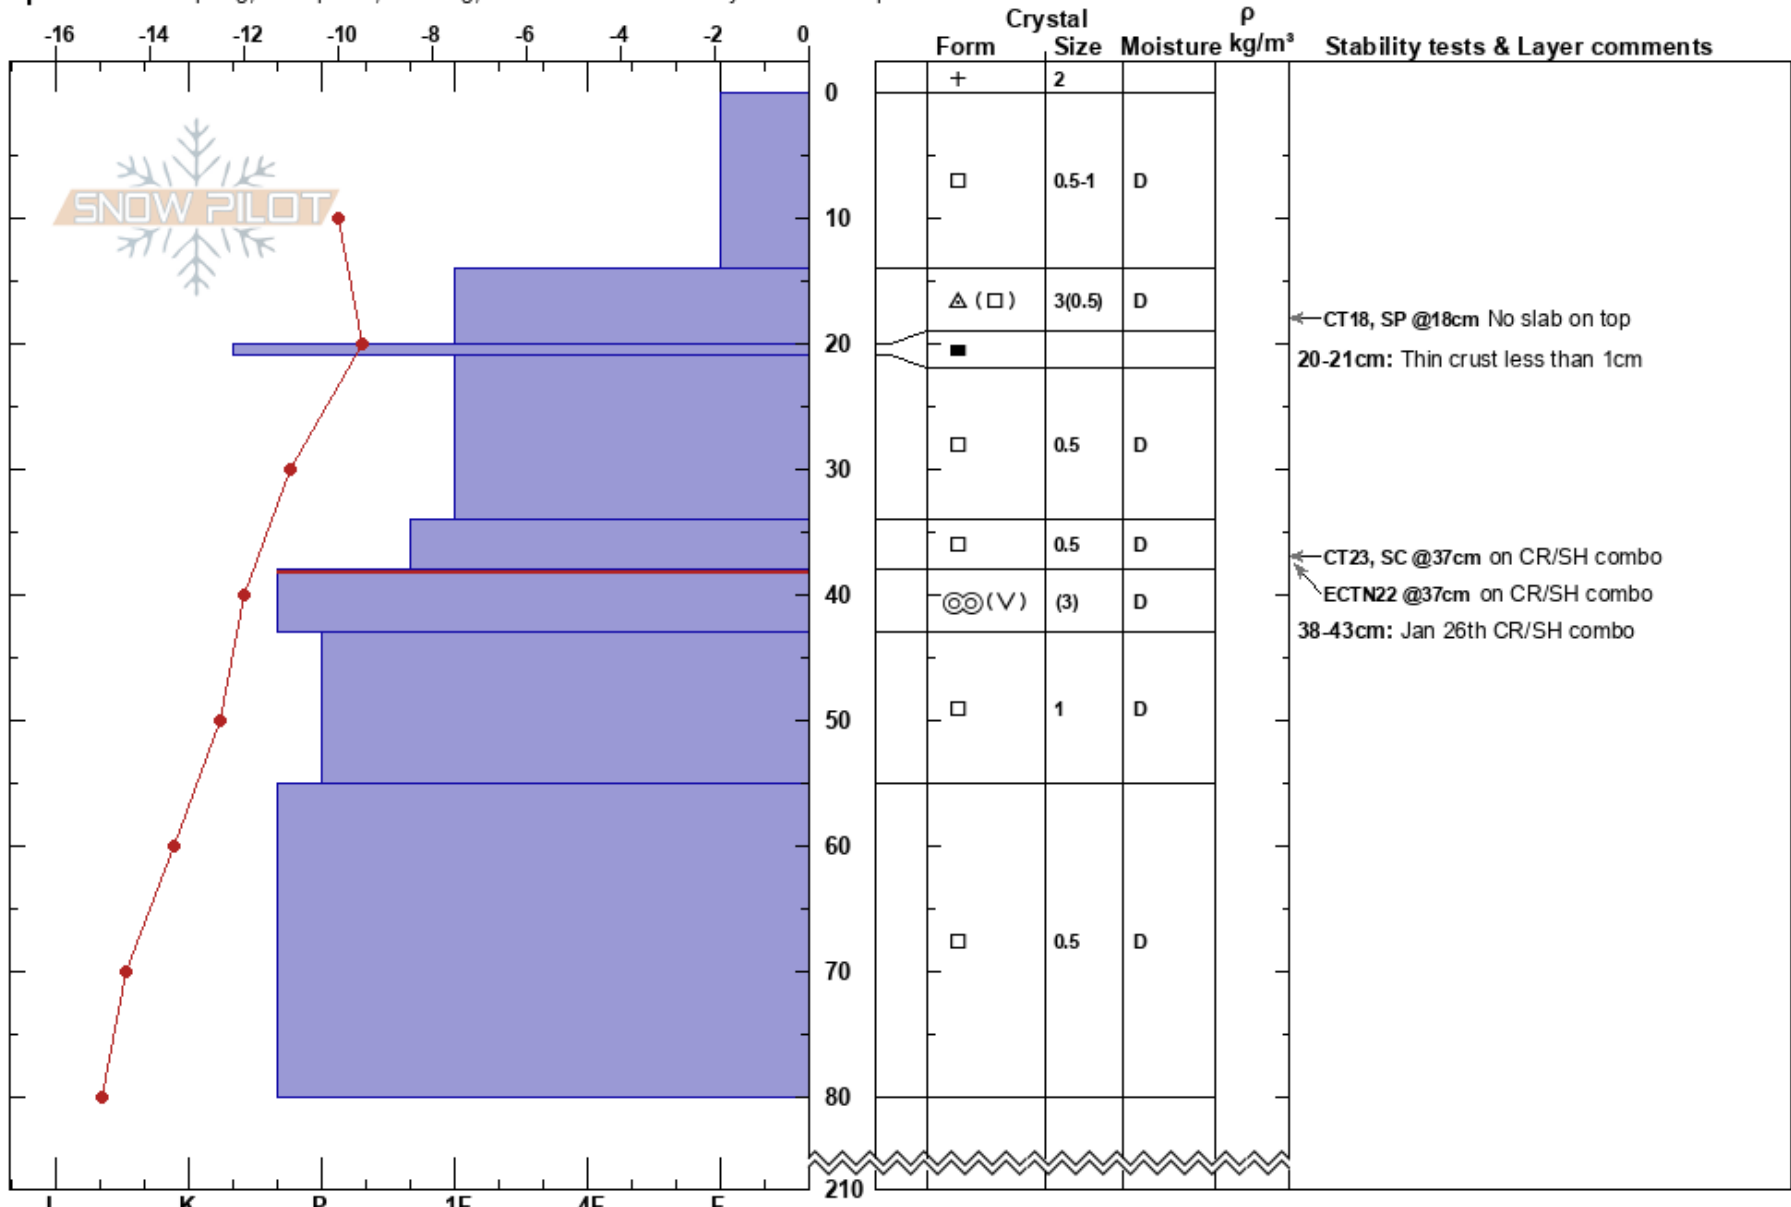

Lost boys  
Lizard Range  
BC  
Elevation: 1771 m  
Aspect: 315°

Jean-Raphael Lemieux  
16/02/2021 - 12:00  
Co-ord: 11U 637435W 5477673N  
Slope Angle: 20°  
Wind Loading: no

Stability: Very Poor  
Air Temperature: -10°C  
Sky Cover: BKN  
Precipitation: S-1  
Wind: SE Light Breeze

HS:210  
PF:35  
20-21cm: Thin crust less than 1cm  
38-43cm: Jan 26th CR/SH combo  
38-43cm: Problematic layer

Layer Notes:

Specifics: Collapsing, widespread; Cracking; Recent avalanche activity on similar slopes