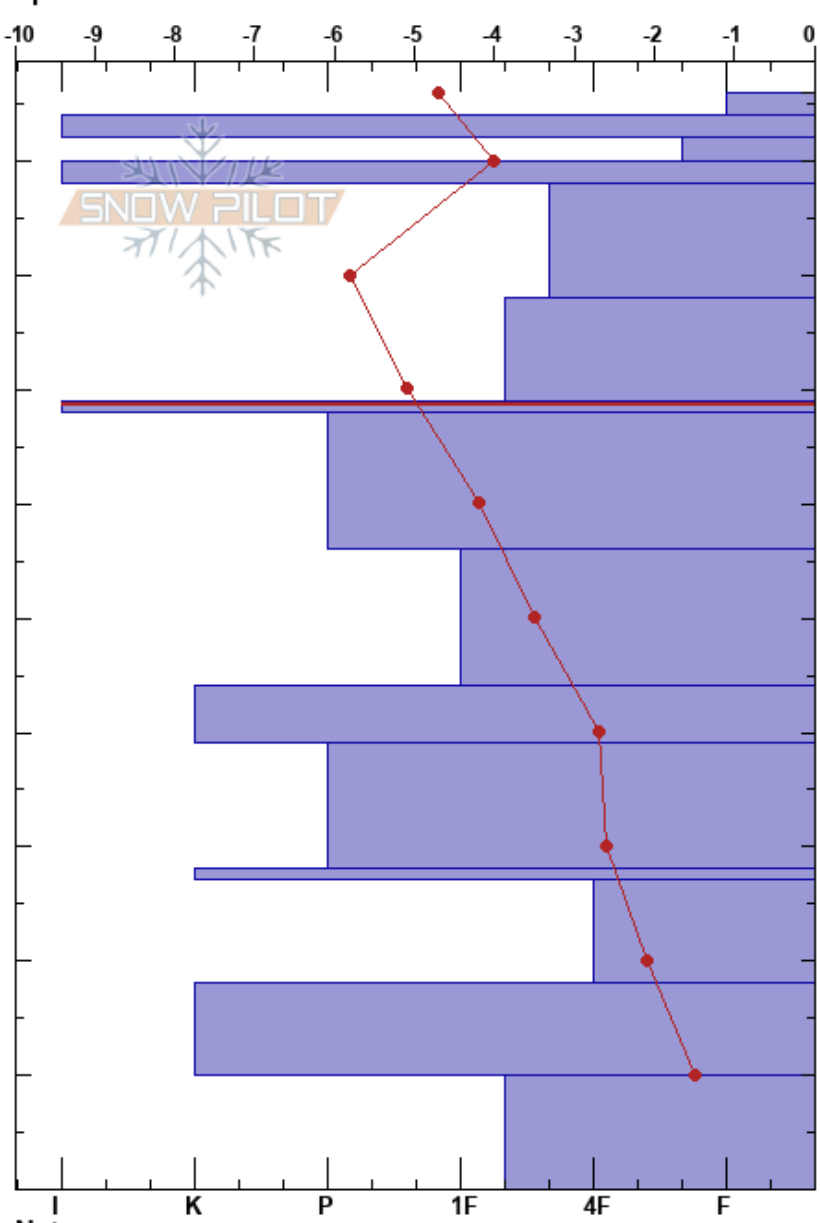

Sugar/lower doubledrop
 Remarkables Range
 New Zealand
Elevation: 1880 m
Aspect: W
Specifics:

Remarks Snow Safety
 09/07/2017 - 15:15
Co-ord: -45.05370S, 168.83158E
Slope Angle: 36°
Wind Loading:

Stability:
Air Temperature: -2.1°C
Sky Cover: FEW
Precipitation: NO
Wind: Calm

HS:96
PS: 15
 94-92cm: Multiple thin lenses obs.
 69-68cm: IFrc 170622
 69-68cm: Problematic layer

Height (cm)	Crystal		Moisture	ρ kg/m ³	Stability tests & Layer comments
	Form	Size			
96	∇	3			
94-92	■				← CTV, SP @91cm 94-92cm: Multiple thin lenses obs.
90	◻ (/)	0.5			
88	■				
80	•	0.3			← CT13, RP @79cm ← CT27, RP @79cm ← ECTN27 @79cm
78	•	0.5			
70	■				69-68cm: IFrc 170622
68	•	1.5			
60	•	1			
50	•	1			
44	■				← CT21, RP @44cm ← CT22, SP @44cm
40	•	0.5			
38	■				
30	◻	2			
28	■				
20	◻				
18	■				
10	◻				