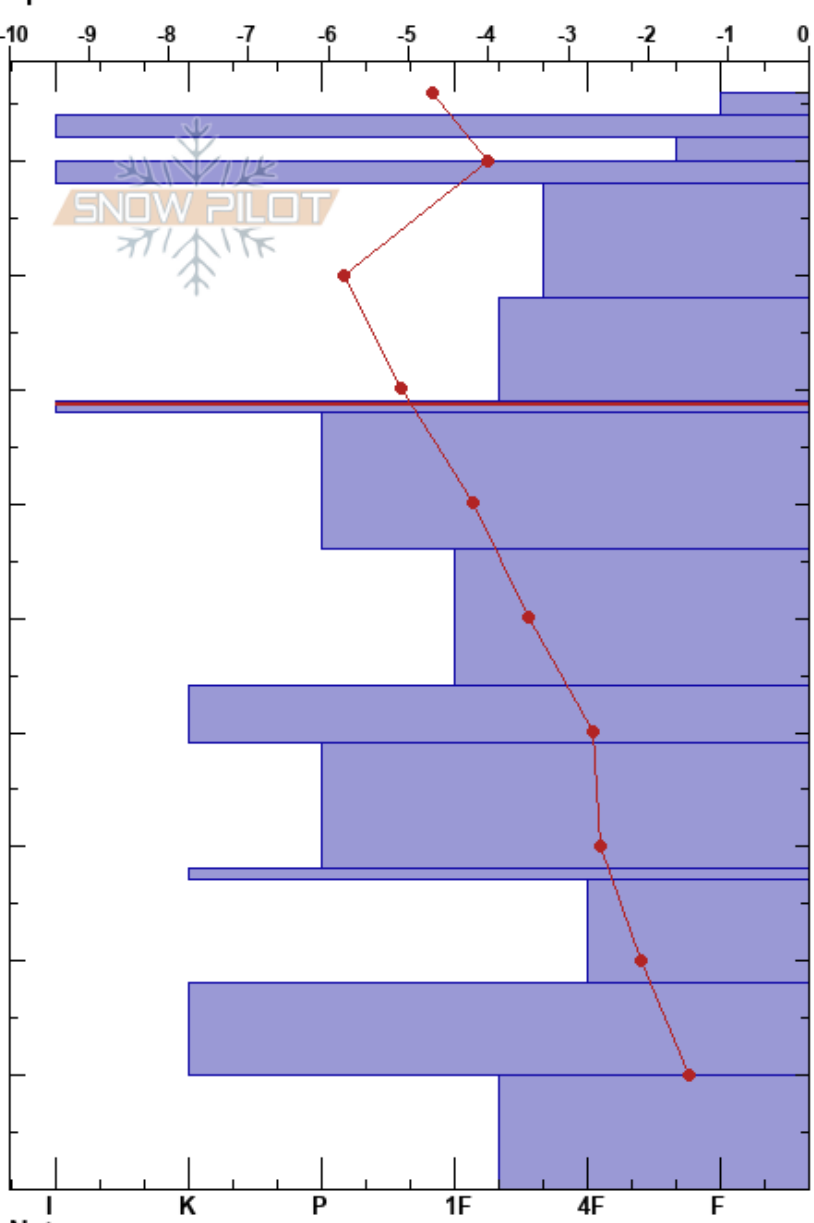

Sugar/lower doubledrop
 Remarkables Range
 New Zealand
Elevation: 1880 m
Aspect: W
Specifics:

Remarks Snow Safety
 09/07/2017 - 15:15
Co-ord: -45.05370S, 168.83158E
Slope Angle: 36°
Wind Loading:

Stability:
Air Temperature: -2.1°C **PS:** 15
Sky Cover: FEW
Precipitation: NO
Wind: Calm

Layer Notes:
 94-92cm: Multiple thin lenses obs.
 69-68cm: IFrc 170622
 69-68cm: Problematic layer

Height (cm)	Crystal		Moisture	ρ kg/m ³	Stability tests & Layer comments
	Form	Size			
96	∇	3			
94-92	■				← CTV, SP @91cm 94-92cm: Multiple thin lenses obs.
90	◻ (/)	0.5			
88	■				
80	•	0.3			← CT13, RP @79cm ← CT27, RP @79cm ← ECTN27 @79cm
78	•	0.5			
70	■				69-68cm: IFrc 170622
60	•	1.5			
50	•	1			
40	■				← CT21, RP @44cm ← CT22, SP @44cm
30	•	0.5			
28	■				
20	◻	2			
10	■				
0	◻				