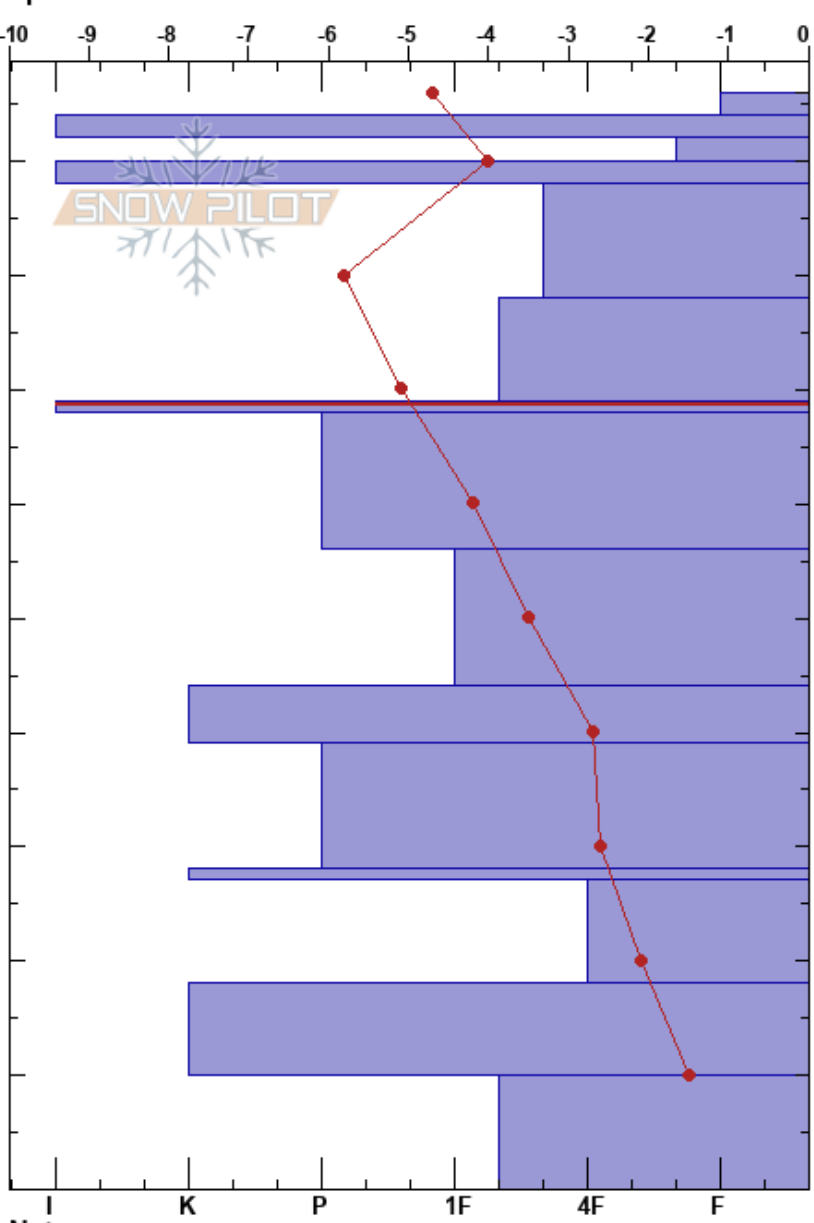

Sugar/lower doubledrop
 Remarkables Range
 New Zealand
Elevation: 1880 m
Aspect: W
Specifics:

Remarks Snow Safety
 09/07/2017 - 15:15
Co-ord: -45.05370S, 168.83158E
Slope Angle: 36°
Wind Loading:

Stability:
Air Temperature: -2.1°C **PS:** 15
Sky Cover: FEW
Precipitation: NO
Wind: Calm

Layer Notes:
 94-92cm: Multiple thin lenses obs.
 69-68cm: IFrc 170622
 69-68cm: Problematic layer

Height (cm)	Form	Crystal Size	Moisture	ρ (kg/m³)	Stability tests & Layer comments
96	V	3			
94-92	■				← CTV, SP @91cm 94-92cm: Multiple thin lenses obs.
90	◻ (/)	0.5			
88	■				
80	•	0.3			← CT13, RP @79cm ← CT27, RP @79cm ← ECTN27 @79cm
78	•	0.5			
70	■				69-68cm: IFrc 170622
60	•	1.5			
50	•	1			
40	■				← CT21, RP @44cm ← CT22, SP @44cm
30	•	0.5			
28	■				
20	◻	2			
10	■				
0	◻				