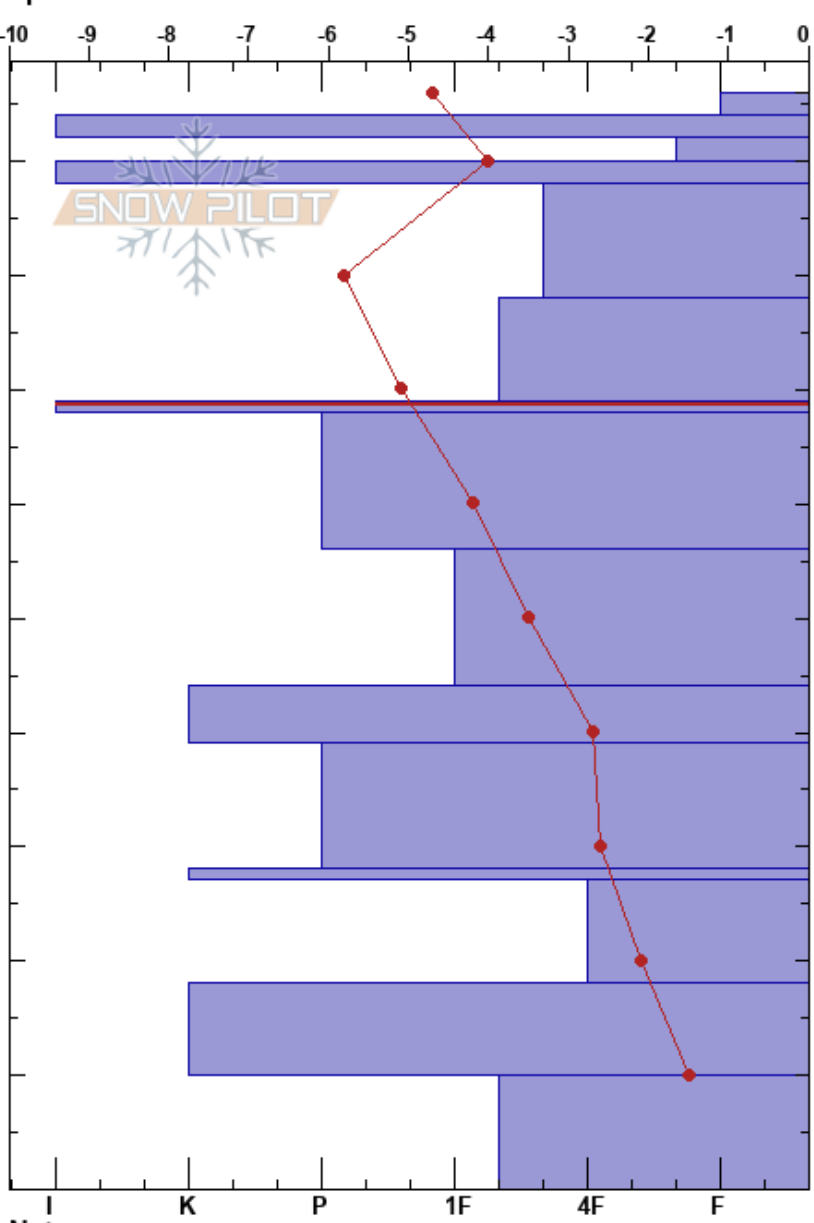

Sugar/lower doubledrop
 Remarkables Range
 New Zealand
Elevation: 1880 m
Aspect: W
Specifics:

Remarks Snow Safety
 09/07/2017 - 15:15
Co-ord: -45.05370S, 168.83158E
Slope Angle: 36°
Wind Loading:

Stability:
Air Temperature: -2.1°C
Sky Cover: FEW
Precipitation: NO
Wind: Calm

HS:96
PS: 15
 94-92cm: Multiple thin lenses obs.
 69-68cm: IFrc 170622
 69-68cm: Problematic layer

Height (cm)	Crystal		Moisture	ρ kg/m ³	Stability tests & Layer comments
	Form	Size			
96	∇	3			
94-92	■				← CTV, SP @91cm 94-92cm: Multiple thin lenses obs.
90	◻ (/)	0.5			
88	■				
80	•	0.3			← CT13, RP @79cm ← CT27, RP @79cm ← ECTN27 @79cm
78	•	0.5			
70	■				69-68cm: IFrc 170622
60	•	1.5			
50	•	1			
40	■				← CT21, RP @44cm ← CT22, SP @44cm
30	•	0.5			
28	■				
20	◻	2			
10	■				
0	◻				