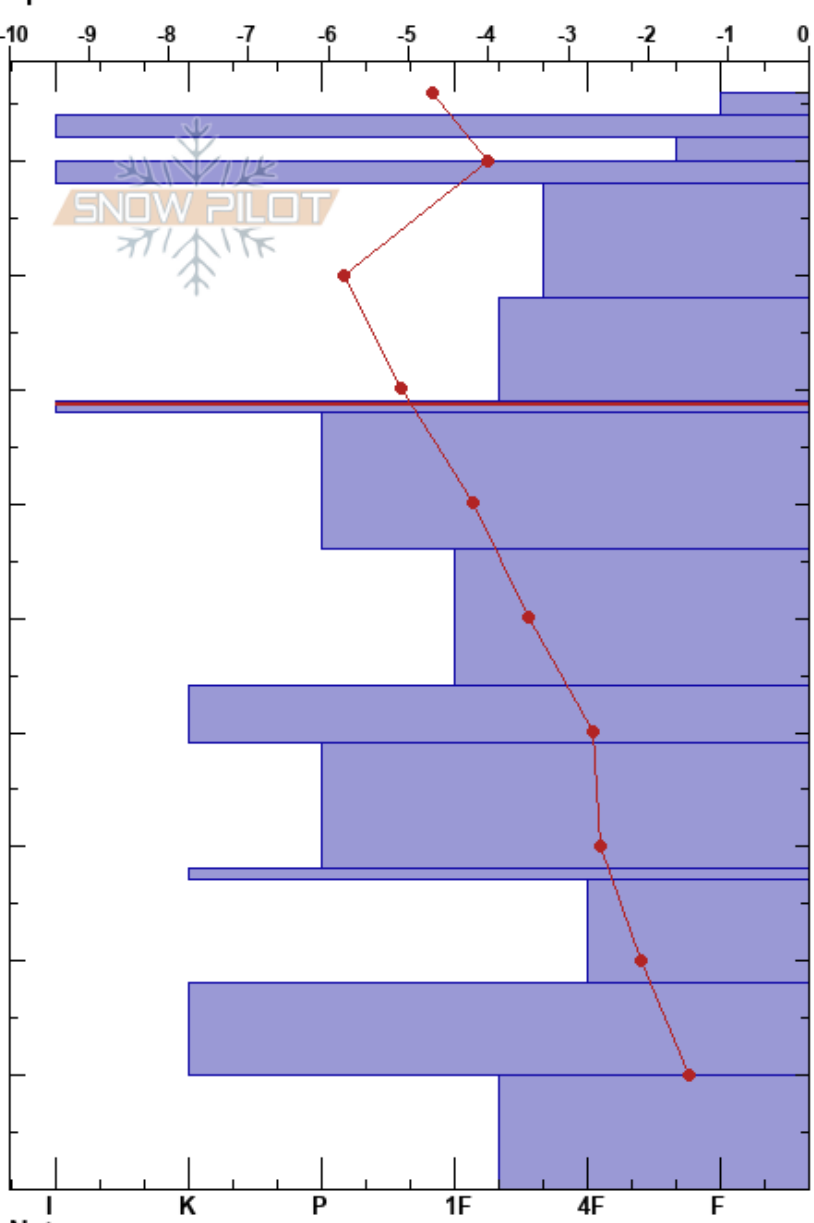

Sugar/lower doubledrop  
 Remarkables Range  
 New Zealand  
**Elevation:** 1880 m  
**Aspect:** W  
**Specifics:**

Remarks Snow Safety  
 09/07/2017 - 15:15  
**Co-ord:** -45.05370S, 168.83158E  
**Slope Angle:** 36°  
**Wind Loading:**

**Stability:**  
**Air Temperature:** -2.1°C **PS:** 15  
**Sky Cover:** FEW  
**Precipitation:** NO  
**Wind:** Calm

**Layer Notes:**  
 94-92cm: Multiple thin lenses obs.  
 69-68cm: IFrc 170622  
 69-68cm: Problematic layer

Height (cm)	Crystal		Moisture	$\rho$ kg/m <sup>3</sup>	Stability tests & Layer comments
	Form	Size			
96	∇	3			
94-92	■				← CTV, SP @91cm 94-92cm: Multiple thin lenses obs.
90	◻ ( / )	0.5			
88	■				
80	•	0.3			← CT13, RP @79cm ← CT27, RP @79cm ← ECTN27 @79cm
78	•	0.5			
70	■				69-68cm: IFrc 170622
68	•	1.5			
60	•	1			
50	•	1			
44	■				← CT21, RP @44cm ← CT22, SP @44cm
40	•	0.5			
38	■				
30	◻	2			
28	■				
20	◻				
18	■				
10	◻				