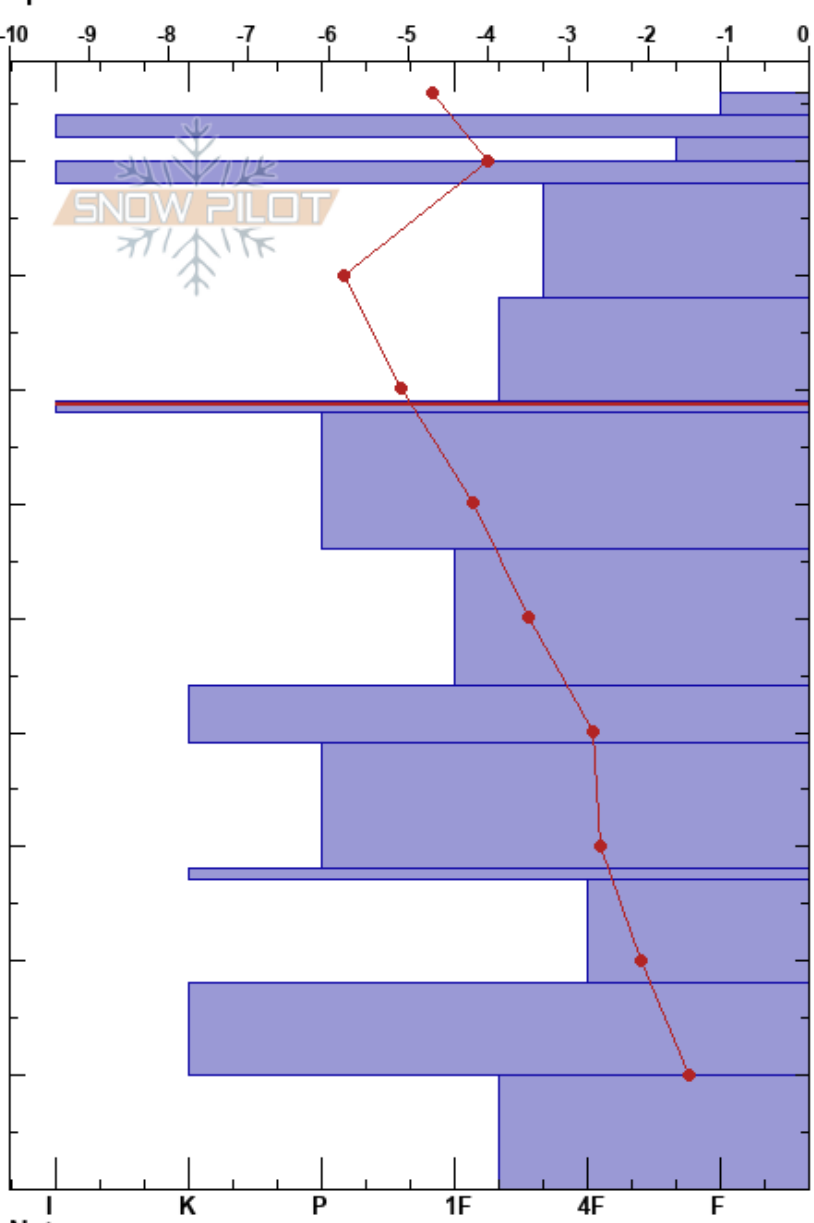

Sugar/lower doubledrop
 Remarkables Range
 New Zealand
Elevation: 1880 m
Aspect: W
Specifics:

Remarks Snow Safety
 09/07/2017 - 15:15
Co-ord: -45.05370S, 168.83158E
Slope Angle: 36°
Wind Loading:

Stability:
Air Temperature: -2.1°C **PS:** 15
Sky Cover: FEW
Precipitation: NO
Wind: Calm

Layer Notes:
 94-92cm: Multiple thin lenses obs.
 69-68cm: IFrc 170622
 69-68cm: Problematic layer

Depth (cm)	Crystal		Moisture (kg/m³)	Stability tests & Layer comments
	Form	Size		
96	∇	3		
94-92	■			← CTV, SP @91cm 94-92cm: Multiple thin lenses obs.
90	◻ (/)	0.5		
88	■			
80	•	0.3		← CT13, RP @79cm ← CT27, RP @79cm ← ECTN27 @79cm
78	•	0.5		
70	■			69-68cm: IFrc 170622
68	•	1.5		
60	•	1		
50	•	1		
44	■			← CT21, RP @44cm ← CT22, SP @44cm
40	•	0.5		
38	■			
30	◻	2		
28	■			
20	◻			
18	■			
10	◻			