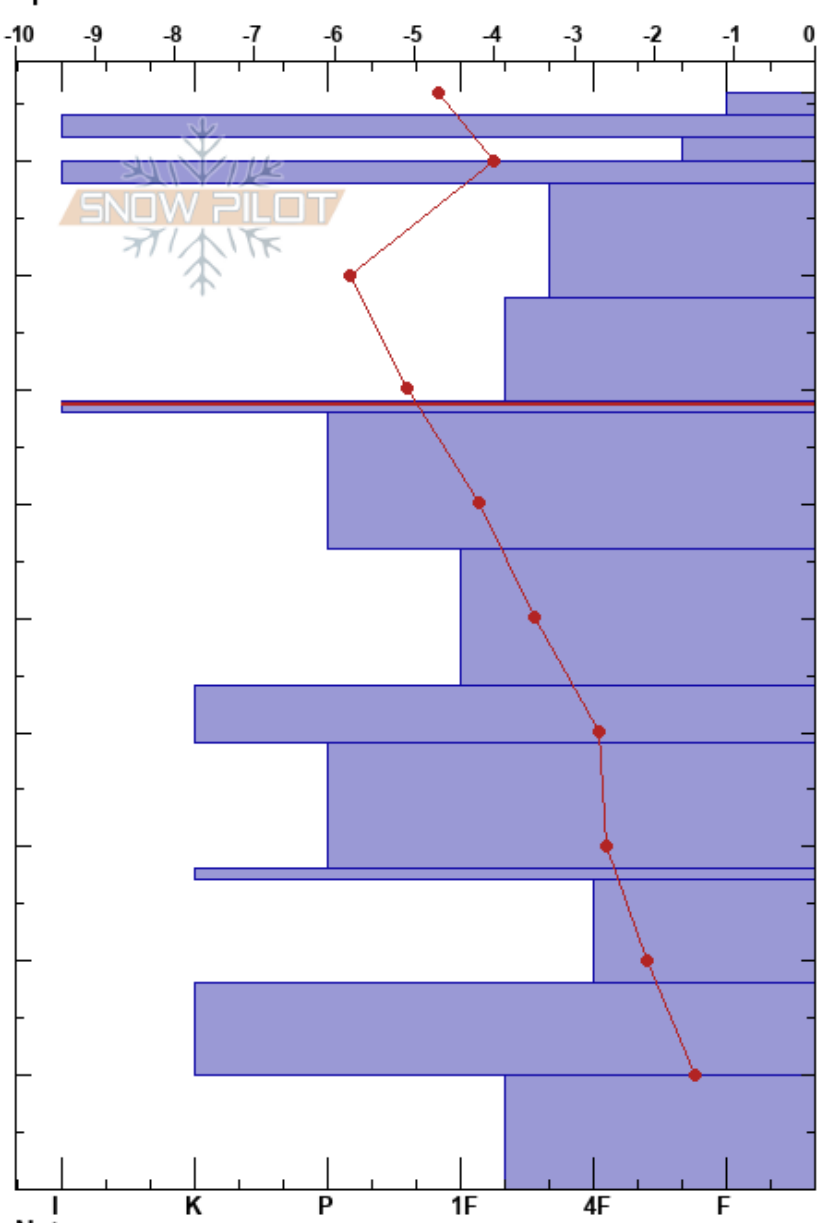

Sugar/lower doubledrop
 Remarkables Range
 New Zealand
 Elevation: 1880 m
 Aspect: W
 Specifics:

Remarks Snow Safety
 09/07/2017 - 15:15
 Co-ord: -45.05370S, 168.83158E
 Slope Angle: 36°
 Wind Loading:

Stability:
 Air Temperature: -2.1°C
 Sky Cover: FEW
 Precipitation: NO
 Wind: Calm

HS:96
 PS: 15
 94-92cm: Multiple thin lenses obs.
 69-68cm: IFrc 170622
 69-68cm: Problematic layer

Height (cm)	Crystal		Moisture	ρ kg/m ³	Stability tests & Layer comments
	Form	Size			
96	∇	3			
94-92	■				← CTV, SP @91cm 94-92cm: Multiple thin lenses obs.
90	◻ (/)	0.5			
88	■				
80	•	0.3			← CT13, RP @79cm ← CT27, RP @79cm ← ECTN27 @79cm
78	•	0.5			
70	■				69-68cm: IFrc 170622
60	•	1.5			
50	•	1			
40	■				← CT21, RP @44cm ← CT22, SP @44cm
30	•	0.5			
28	■				
20	◻	2			
10	■				
0	◻				