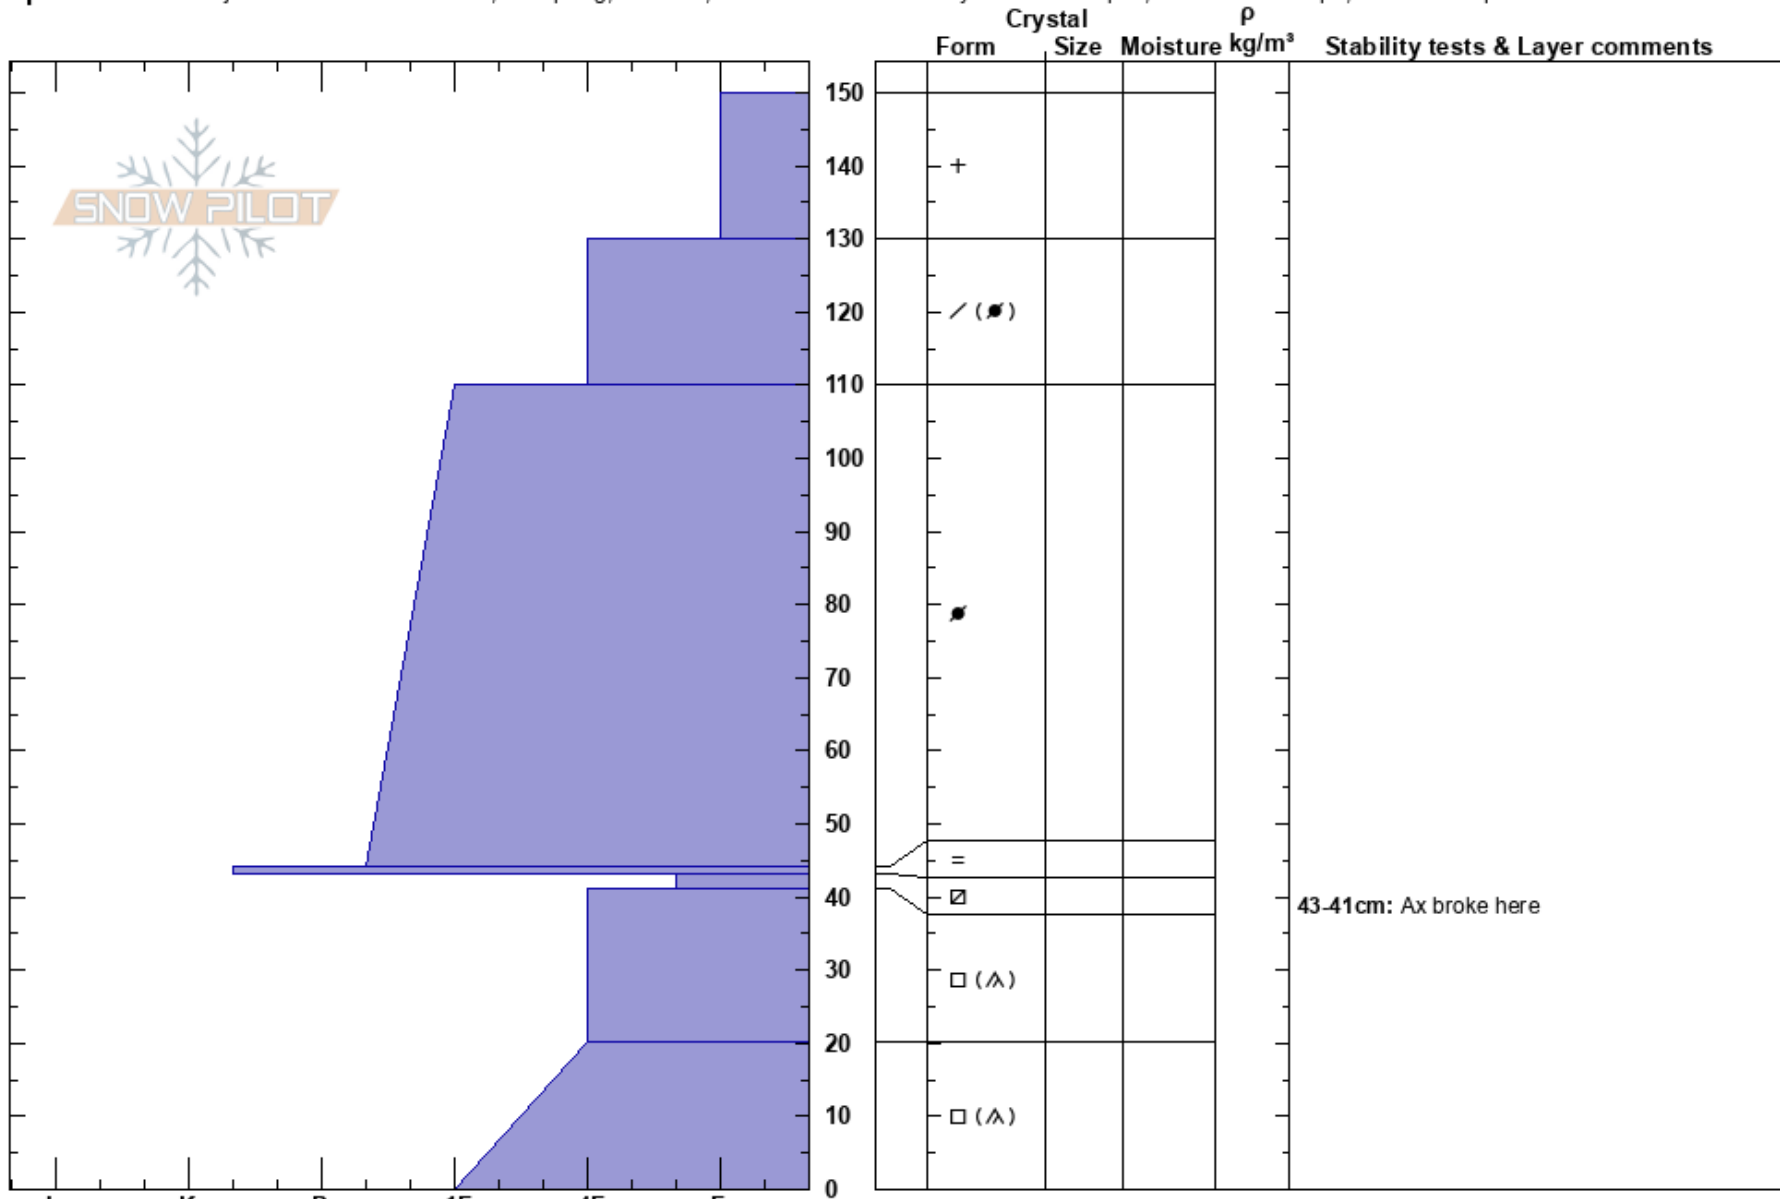

PF:50

43-41cm: Ax broke here

UT

Co-ord: 41.91290N, -111.62779W

Sky Cover: OVC

PS:20

43-41cm: Problematic layer

Elevation: 8754 ft

Slope Angle: 35°

Precipitation: S1

Wind: NW Moderate

Aspect:

Wind Loading: previous

Specifics: Pit is adjacent to avalanche: crown; Collapsing, localized; Recent avalanche activity on similar slopes; Ski tracks on slope; We skied slope

Notes: Large HS avalanche remotely triggered by skiers from the southeast ridge..