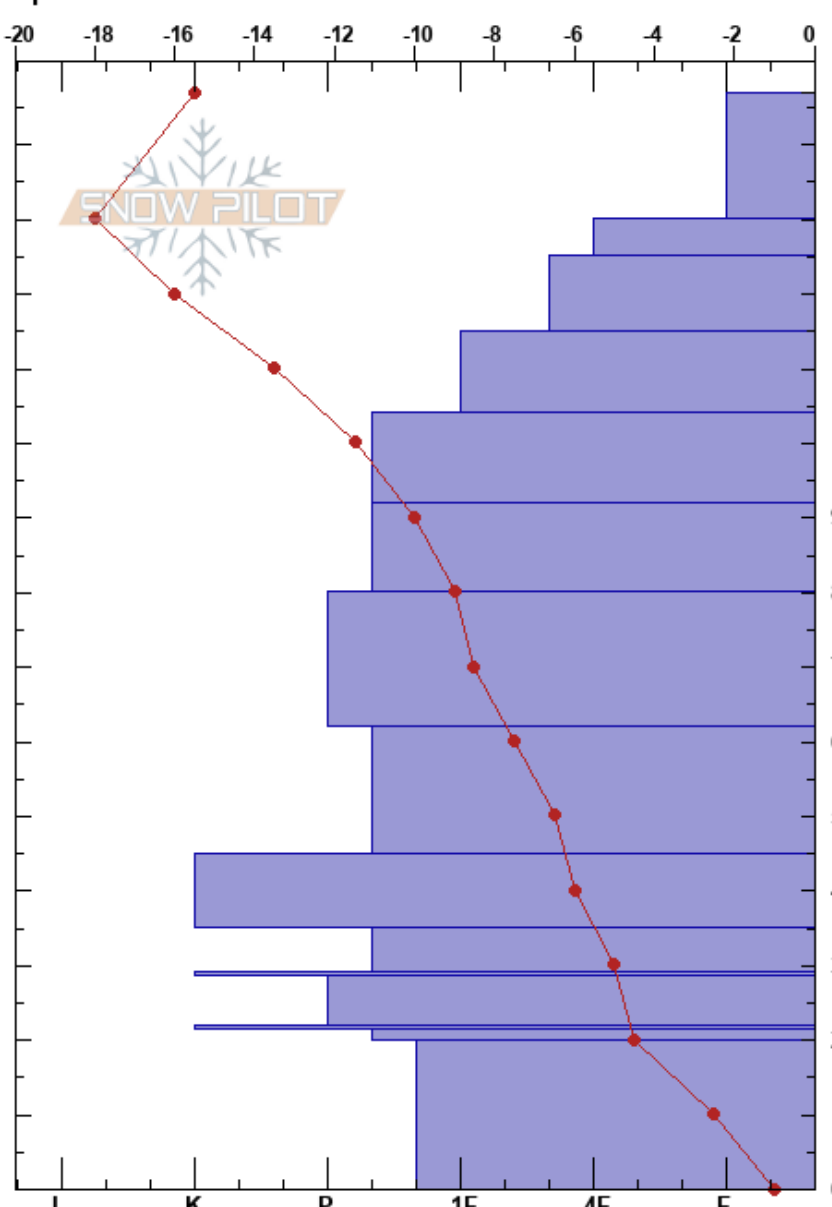

Sunshine Plot Banff Visitor Safety
 Banff, Yoho and Kootenay 14/02/2021 - 13:00
 AB
 Elevation: 2270 m
 Aspect:
 Specifics:

Co-ord:
 Slope Angle: 0°
 Wind Loading:

Stability:
 Air Temperature: -14°C
 Sky Cover: OVC
 Precipitation: NO
 Wind: N Light Breeze

HS:147
 Layer Notes:
 62-45cm: aggregate
 45-35cm: Aggregate
 35-29cm: Aggregate
 20-0cm: Some rounding

Height (m)	Crystal		Moisture	ρ kg/m ³	Stability tests & Layer comments
	Form	Size			
147					
140	□	0.3			
130	/	1			
120	□	0.5-1			
110	⊖ (□)	1(2)			
100	⊖	1-1.5			
90	⊖	1.5-2			
80					
70	□	1.5			
60					
50	⊖	2-3			62-45cm: aggregate
40	⊖ □	1.5-2 1.5-3			45-35cm: Aggregate 35-29cm: Aggregate
30	⊖⊖ □	2-3			
20	⊖⊖ □	2-3			
10	^	2-3			20-0cm: Some rounding
0					CTN No results