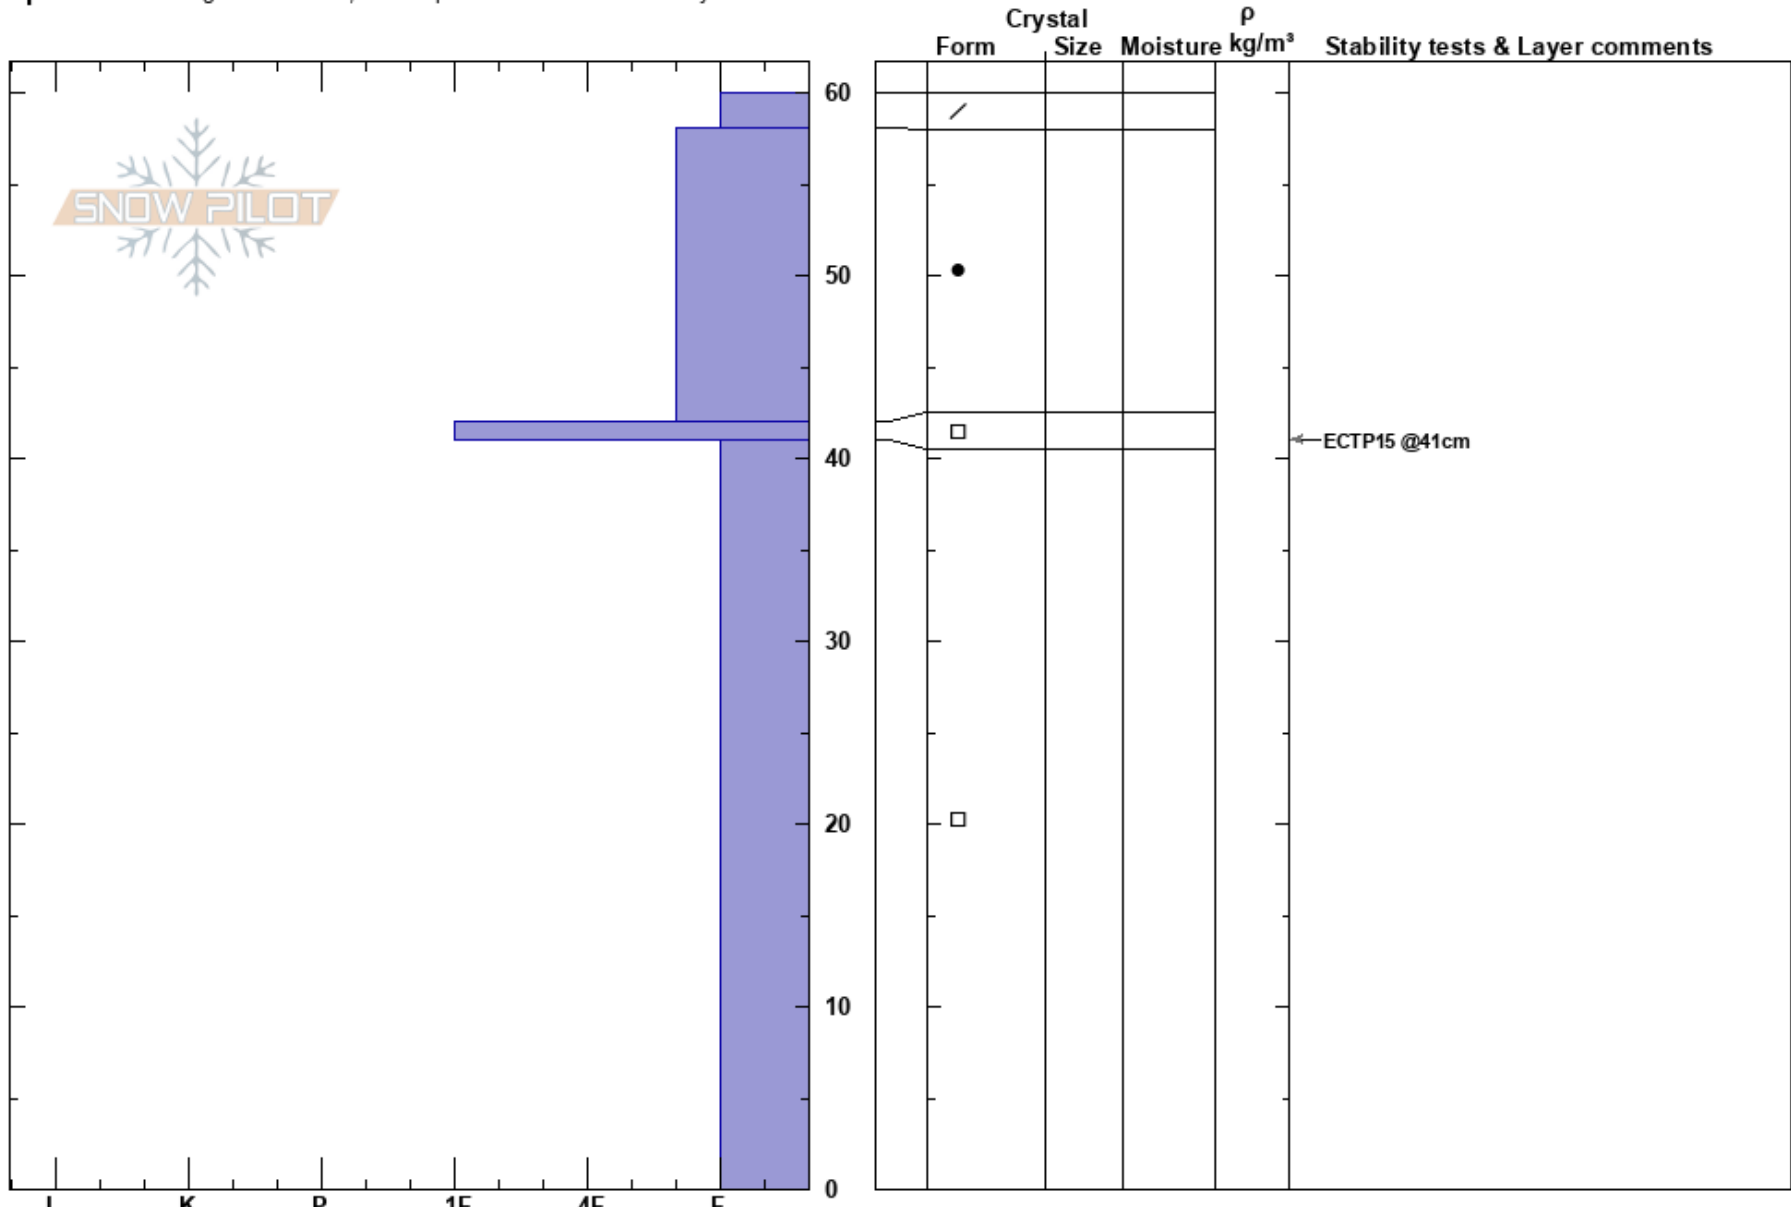

Ski SF-Sunset, BTL W Hugh Driscoll
 Sangre de Cristo Range 02/13/2021 - 3:15pm
 NM Co-ord: 35.79368N, -105.77948W
 Elevation: 11730 ft Slope Angle: 25°
 Aspect: W Wind Loading:
 Specifics: Pit dug in a Ski Area; Pit is representative of backcountry

Stability: HS:60
 Air Temperature: -10°C PF:55 41-0cm: Problematic layer
 Sky Cover: OVC PS: 15
 Precipitation: S1
 Wind: Light Breeze

Notes: Observations are from an inbounds, track-protected snow study area for Santa Fe Ski Patrol. Tests, grain size and temps are incomplete due to time constraints.