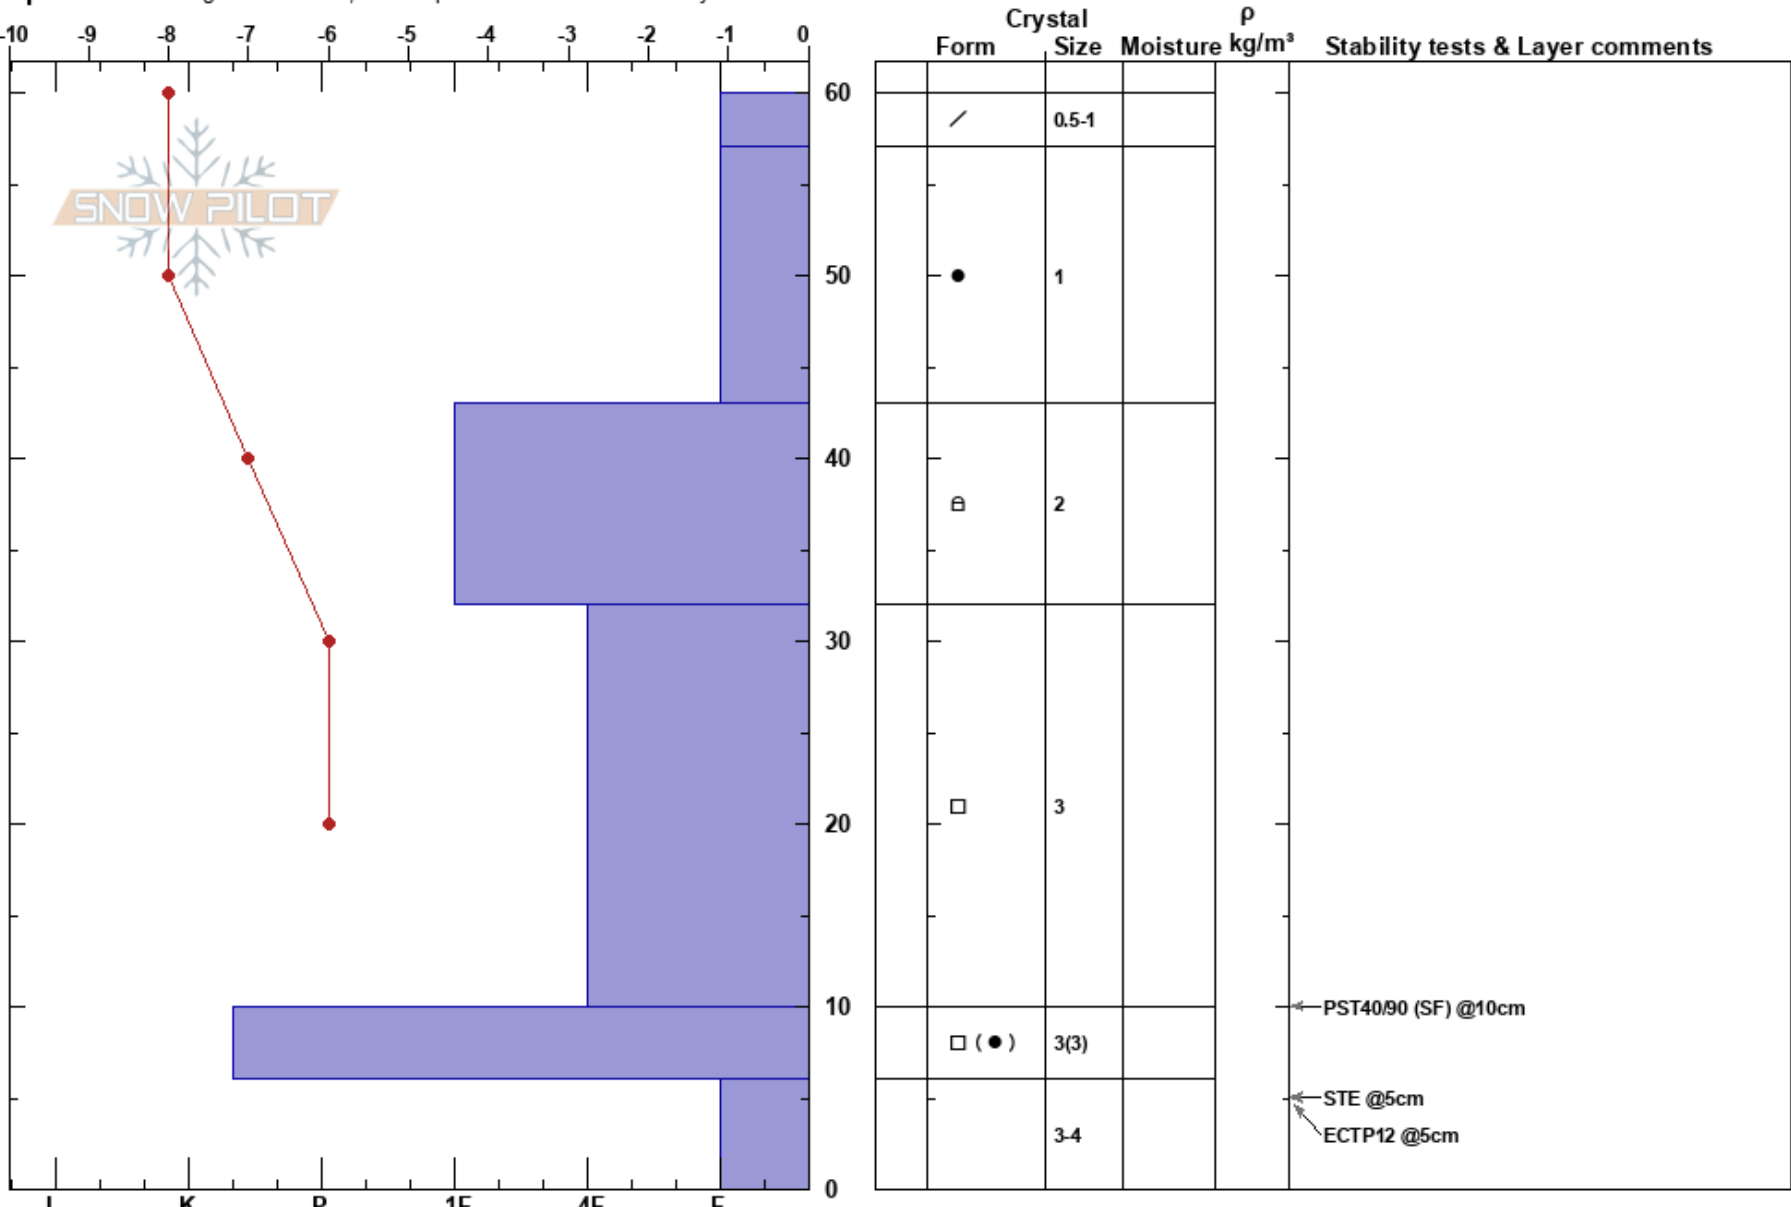

Ski SF-Benny's, BTL NW Hugh Driscoll
 Sangre de Cristo Range 02/13/2021 - 10:44am
 NM Co-ord: 35.79037N, -105.78701W
 Elevation: 11397 ft Slope Angle: 30°
 Aspect: NW Wind Loading: previous
 Specifics: Pit dug in a Ski Area; Pit is representative of backcountry

Stability: HS:60 Layer Notes:
 Air Temperature: -6°C PF:50 6-0cm:Problematic layer
 Sky Cover: OVC PS: 15
 Precipitation: NO
 Wind: Light Breeze

Notes: Observations from an in-bounds, ski track protected snow study area for Santa Fe Ski Patrol.