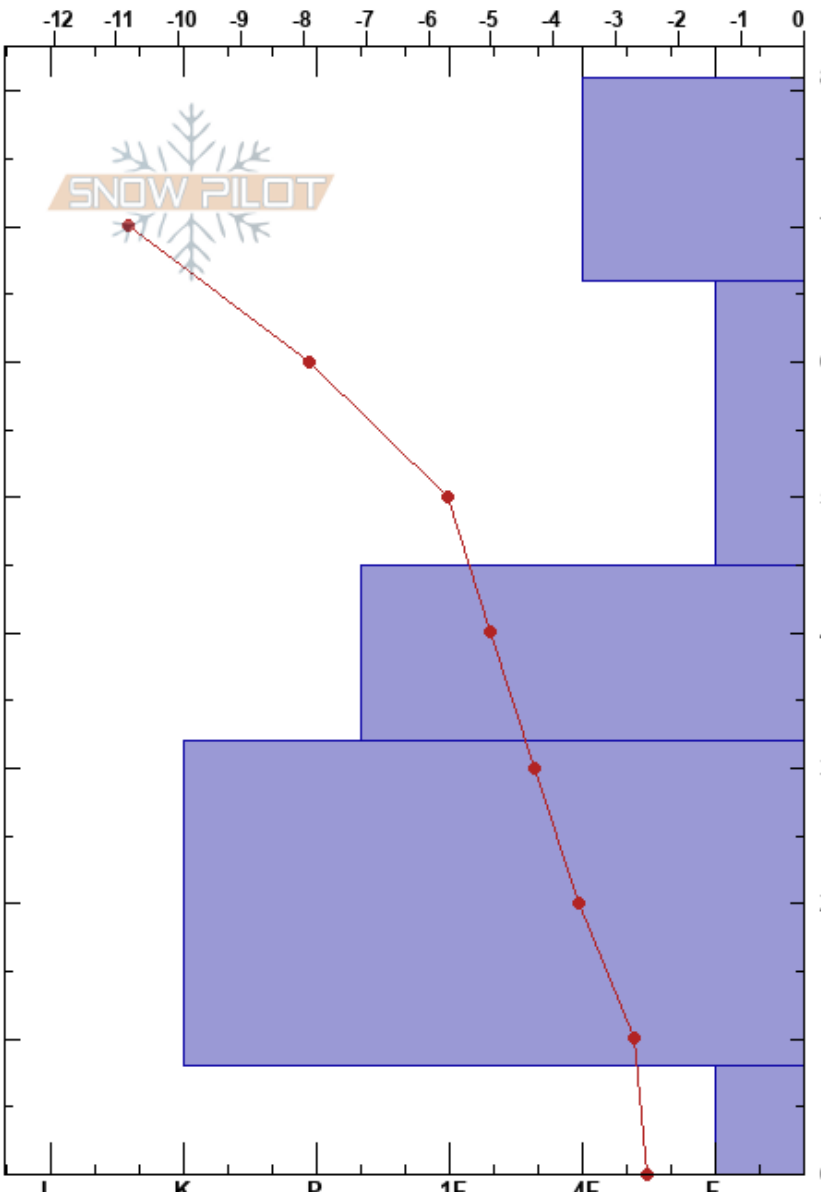

Pyhäkuru, Pallas

Elina Molkkari
14/02/2021 - 11:55

Stability: HS:81
Air Temperature: -12.8°C **PF:**25 **Layer Notes:** 66-45cm:Problematic layer
Sky Cover: CLR
Precipitation: NO
Wind: NW Light Breeze

Finland
Elevation: 683 m
Aspect: NE
Specifics: We skied slope

Co-ord: 35W 378038E 7554301N
Slope Angle: 22°
Wind Loading: no

Form	Crystal		Moisture	ρ kg/m ³	Stability tests & Layer comments
	Size				
∇r					
□	1.5				
□	3				← CT15, RP @66cm ← ECTN15 @66cm
□	1.5				
⊙					
^	4.5				