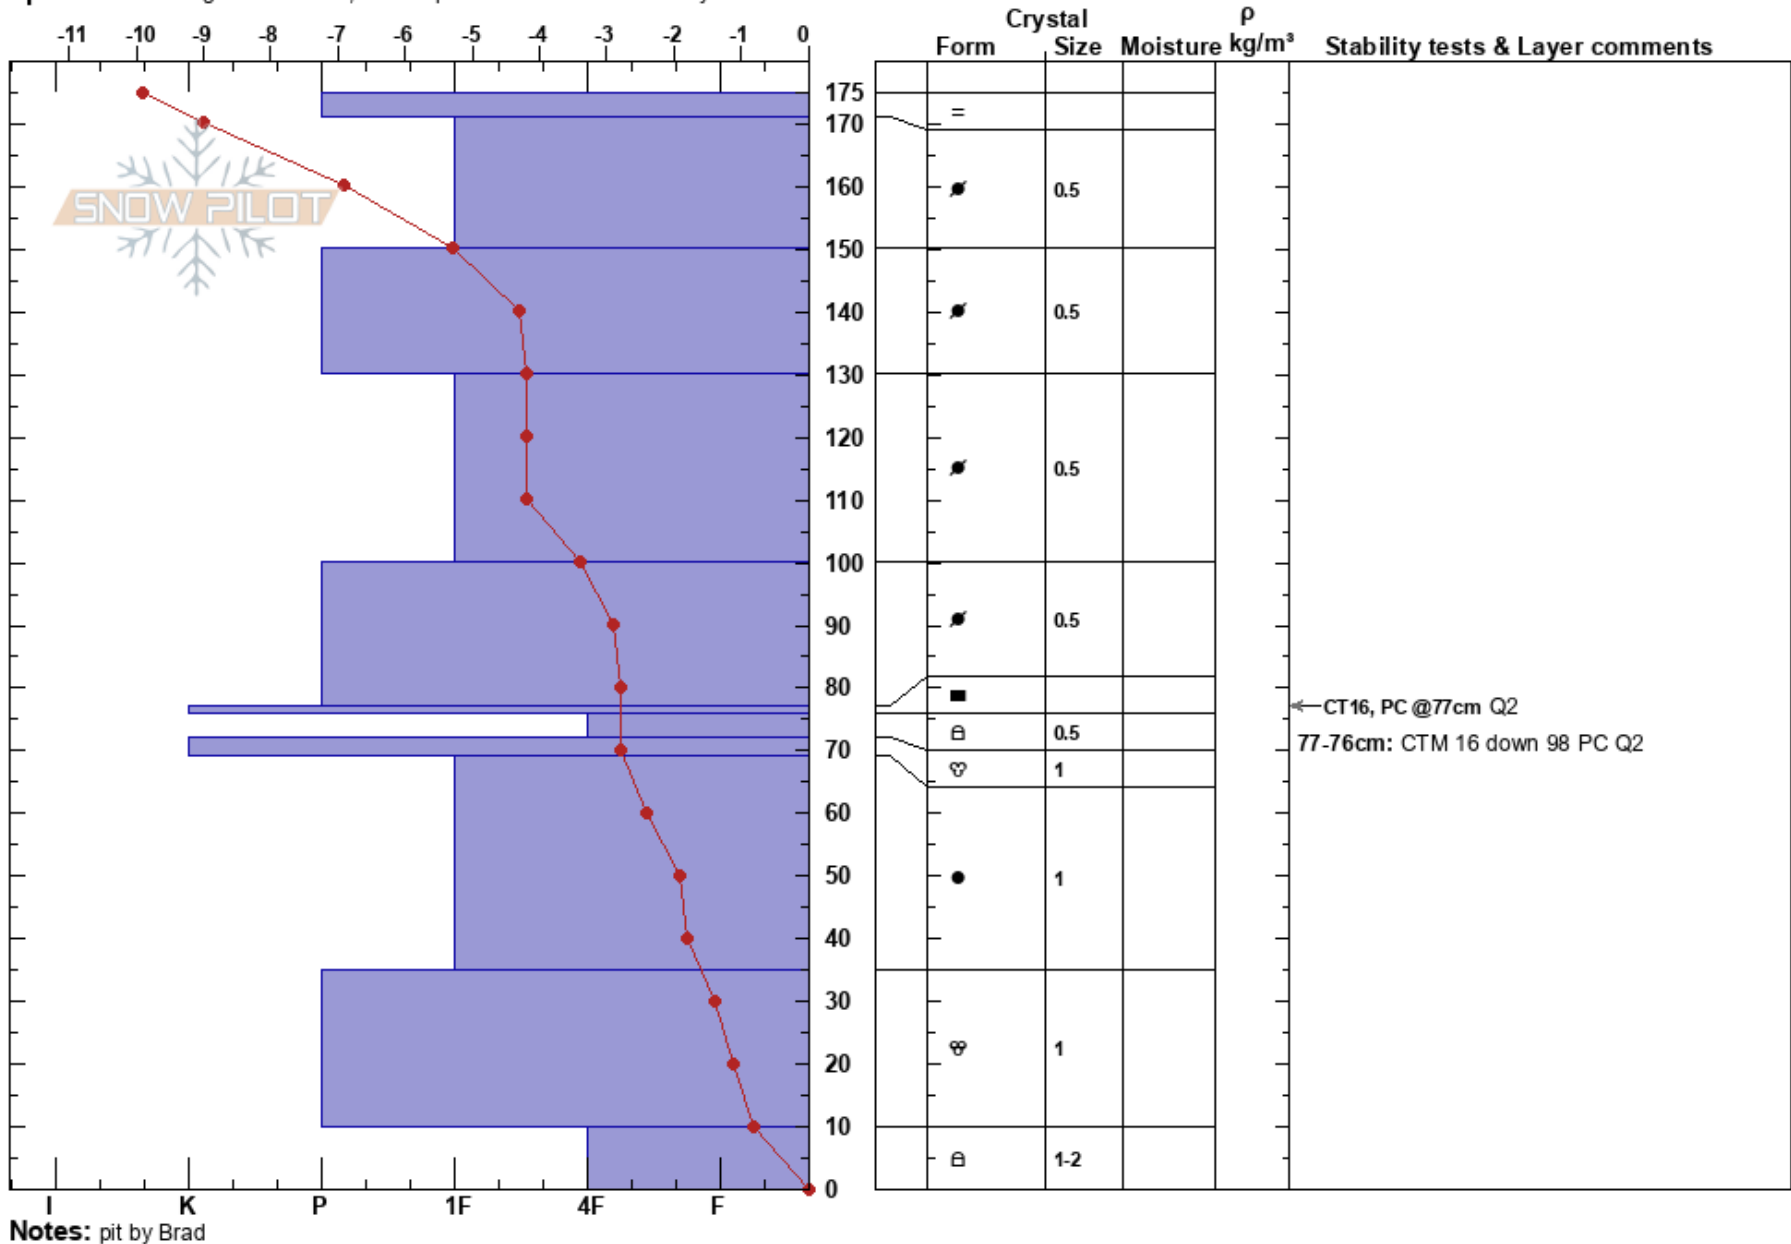

Keyhole
 Remarkables Range
 New Zealand
 Elevation: 1980 m
 Aspect: SE
 Specifics: Pit dug in a Ski Area; Pit is representative of backcountry

Stability: Good HS:175
 Air Temperature: -4.4°C PF:20
 Sky Cover: SCT
 Precipitation: NO
 Wind: Calm
 77-76cm: CTM 16 down 98 PC Q2
 77-76cm: Problematic layer

Notes: pit by Brad