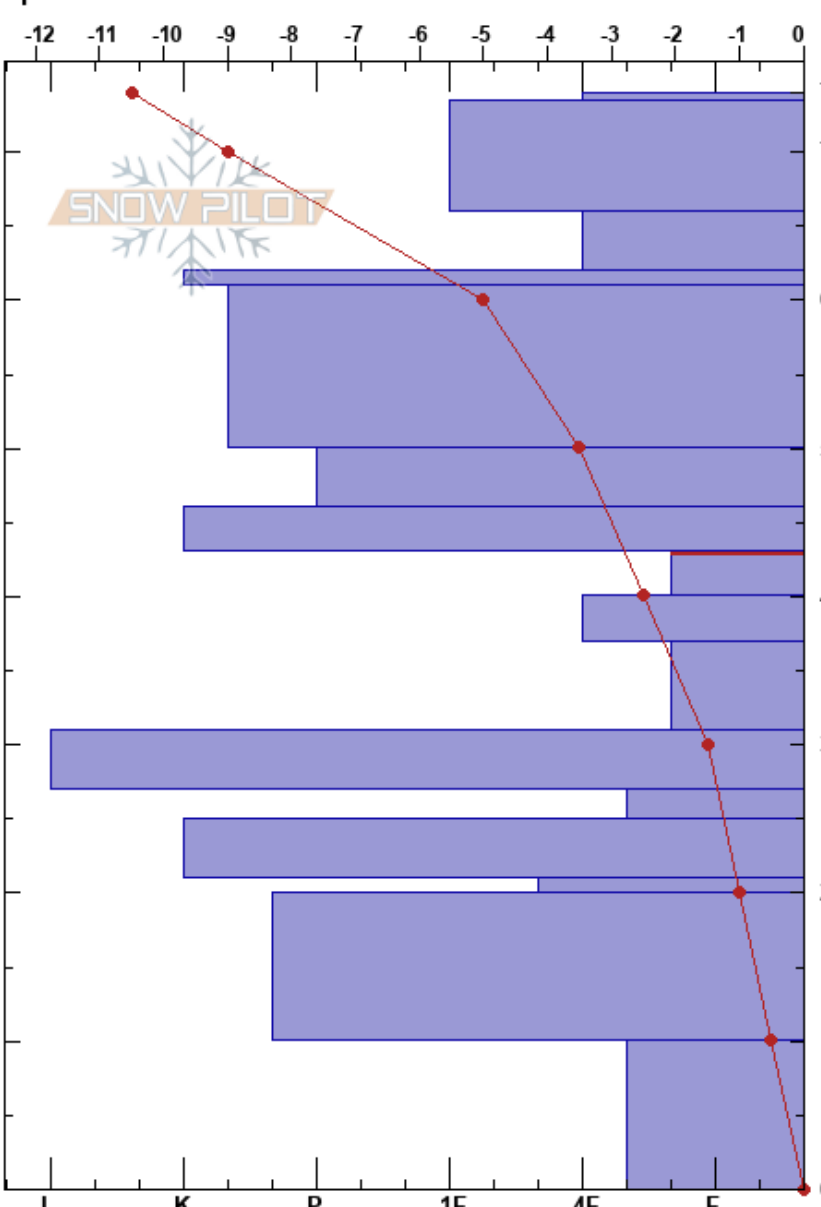

Mike's
 Remarkables Range
 New Zealand
 Elevation: 1860 m
 Aspect: 174°
 Specifics:

Irene Henninger
 28/06/2017 - 14:20
 Co-ord: -45.06114S, 168.80943E
 Slope Angle: 37°
 Wind Loading: previous

Stability: Good
 Air Temperature: -2.5°C
 Sky Cover: CLR
 Precipitation: NO
 Wind: Calm

HS:74
 PS: 10
 61-50cm: variable crud
 43-40cm: Problematic layer

Form	Crystal Size	Moisture	ρ kg/m ³	Stability tests & Layer comments
∇	1			
∩	0.5			
/	0.5			
/ (∅)	0.5			
=				
∩	1			61-50cm: variable crud
●	1			
⊙⊙				
□	1.5			← 2x CTV, SP @42cm
∩	1.5			← ECTP28 @42cm
□	1.5			
■				
□	2			
⊙⊙				
∩	1			
∩	1.5			
□	2			
				← ECTX