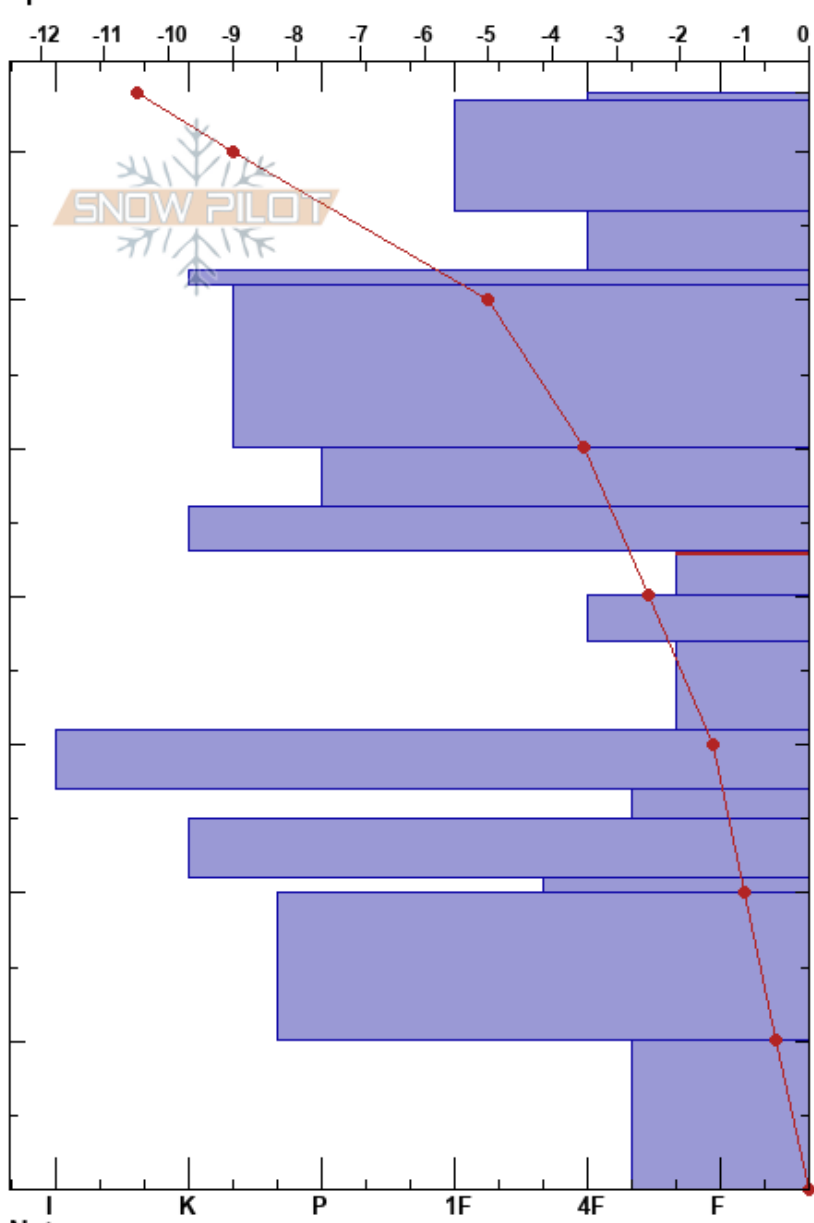

Mike's
 Remarkables Range
 New Zealand
 Elevation: 1860 m
 Aspect: 174°
 Specifics:

Irene Henninger
 28/06/2017 - 14:20
 Co-ord: -45.06114S, 168.80943E
 Slope Angle: 37°
 Wind Loading: previous

Stability: Good
 Air Temperature: -2.5°C
 Sky Cover: CLR
 Precipitation: NO
 Wind: Calm

HS:74
 PS: 10
 61-50cm: variable crud
 43-40cm: Problematic layer

Form	Crystal Size	Moisture	ρ kg/m ³	Stability tests & Layer comments
∇	1			61-50cm: variable crud
∩	0.5			
/	0.5			
/ (∅)	0.5			
=				
∩	1			
●	1			
⊙⊙				
□	1.5			
∩	1.5			
□	1.5			← 2x CTV, SP @42cm ← ECTP28 @42cm
■				
□	2			
⊙⊙				
∩	1			
∩	1.5			
□	2			← ECTX