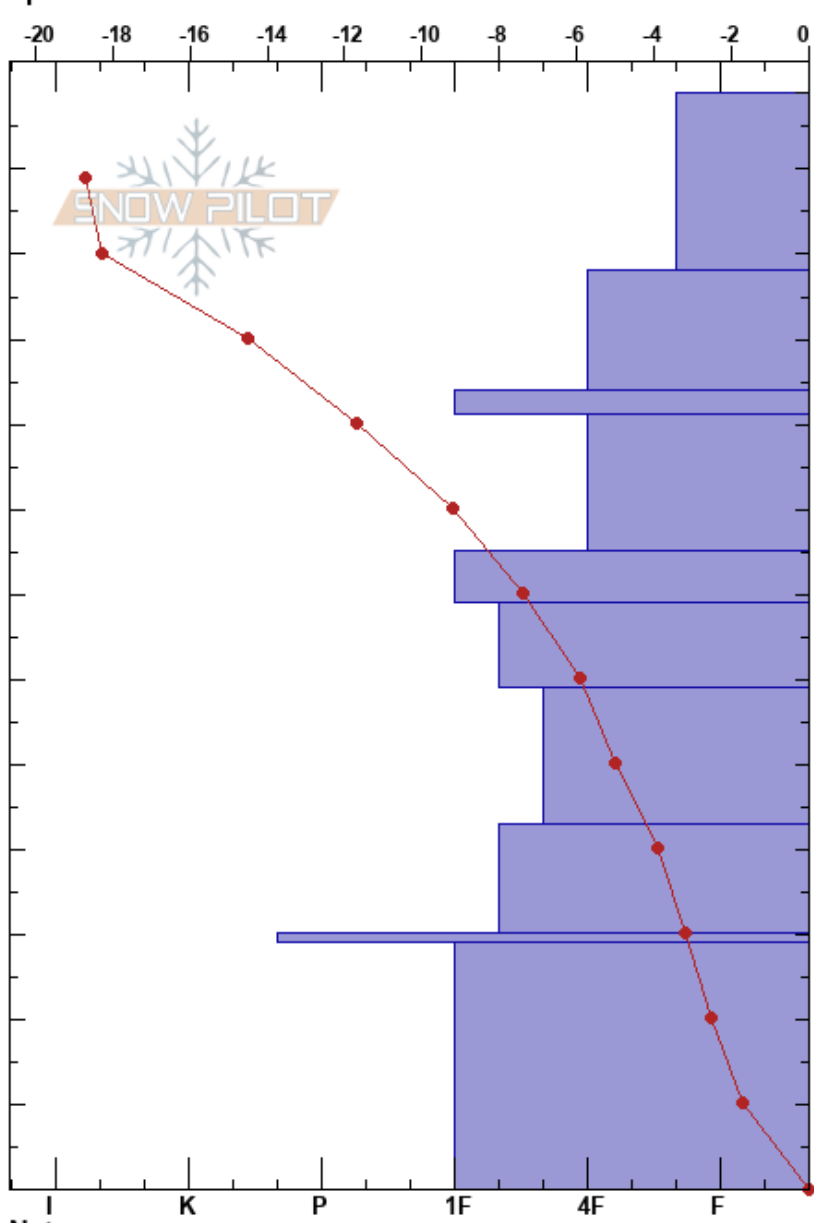

SSV Meadows Kurt Carter
 Banff, Yoho and Kootenay 12/02/2021 - 15:15
 AB
 Elevation: 2280 m
 Aspect: SW
 Specifics:

Stability: HS:129
 Air Temperature: 20.5°C PF:55
 Sky Cover: CLR
 Precipitation: NO
 Wind: Calm
 91-75cm: Problematic layer
 30-29cm: Nov 5 ?

Height (cm)	Crystal Form	Crystal Size	Moisture	ρ (kg/m ³)	Stability tests & Layer comments
129	/	1		142	
120	/	1	D		
110				203	
100	/	0.5	D		
90	•	1		451	
80	□	1		248	
70	□	0.5-1		315	
60	□	2-3		293	
50	□	3		308	
40	□	3-4		345	
30	⊙⊙			288	30-29cm: Nov 5 ?
20	^	4-6			