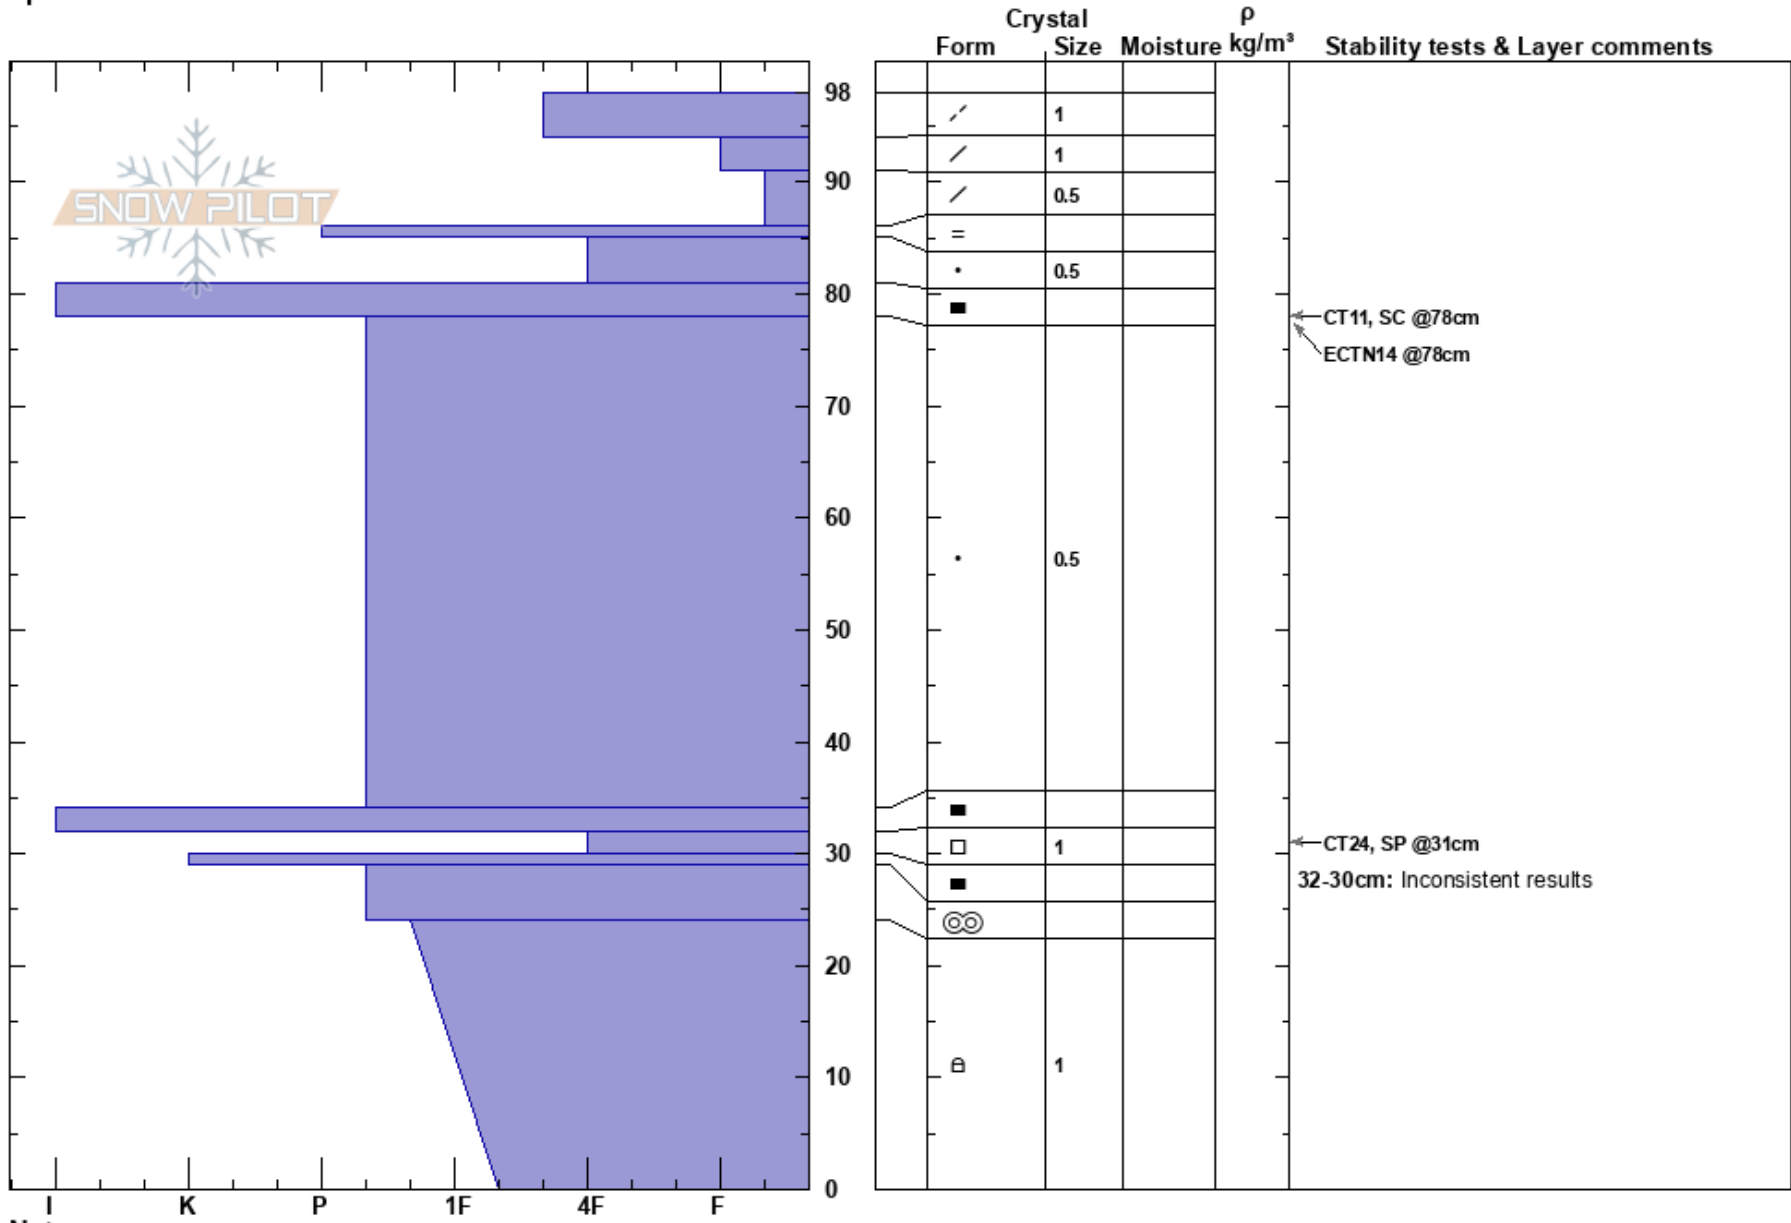

Elevator  
 Remarkables Range  
 New Zealand  
**Elevation:** 1900 m  
**Aspect:** S  
**Specifics:**

Remarks Snow Safety  
 26/06/2017 - 14:15  
**Co-ord:** -45.06159S, 168.80668E  
**Slope Angle:** 38°  
**Wind Loading:** previous

**Stability:**  
**Air Temperature:** -2°C  
**Sky Cover:** BKN  
**Precipitation:** NO  
**Wind:** NW Light Breeze

**HS:**98  
**PS:** 10  
 32-30cm: Inconsistent results  
 32-30cm: Problematic layer