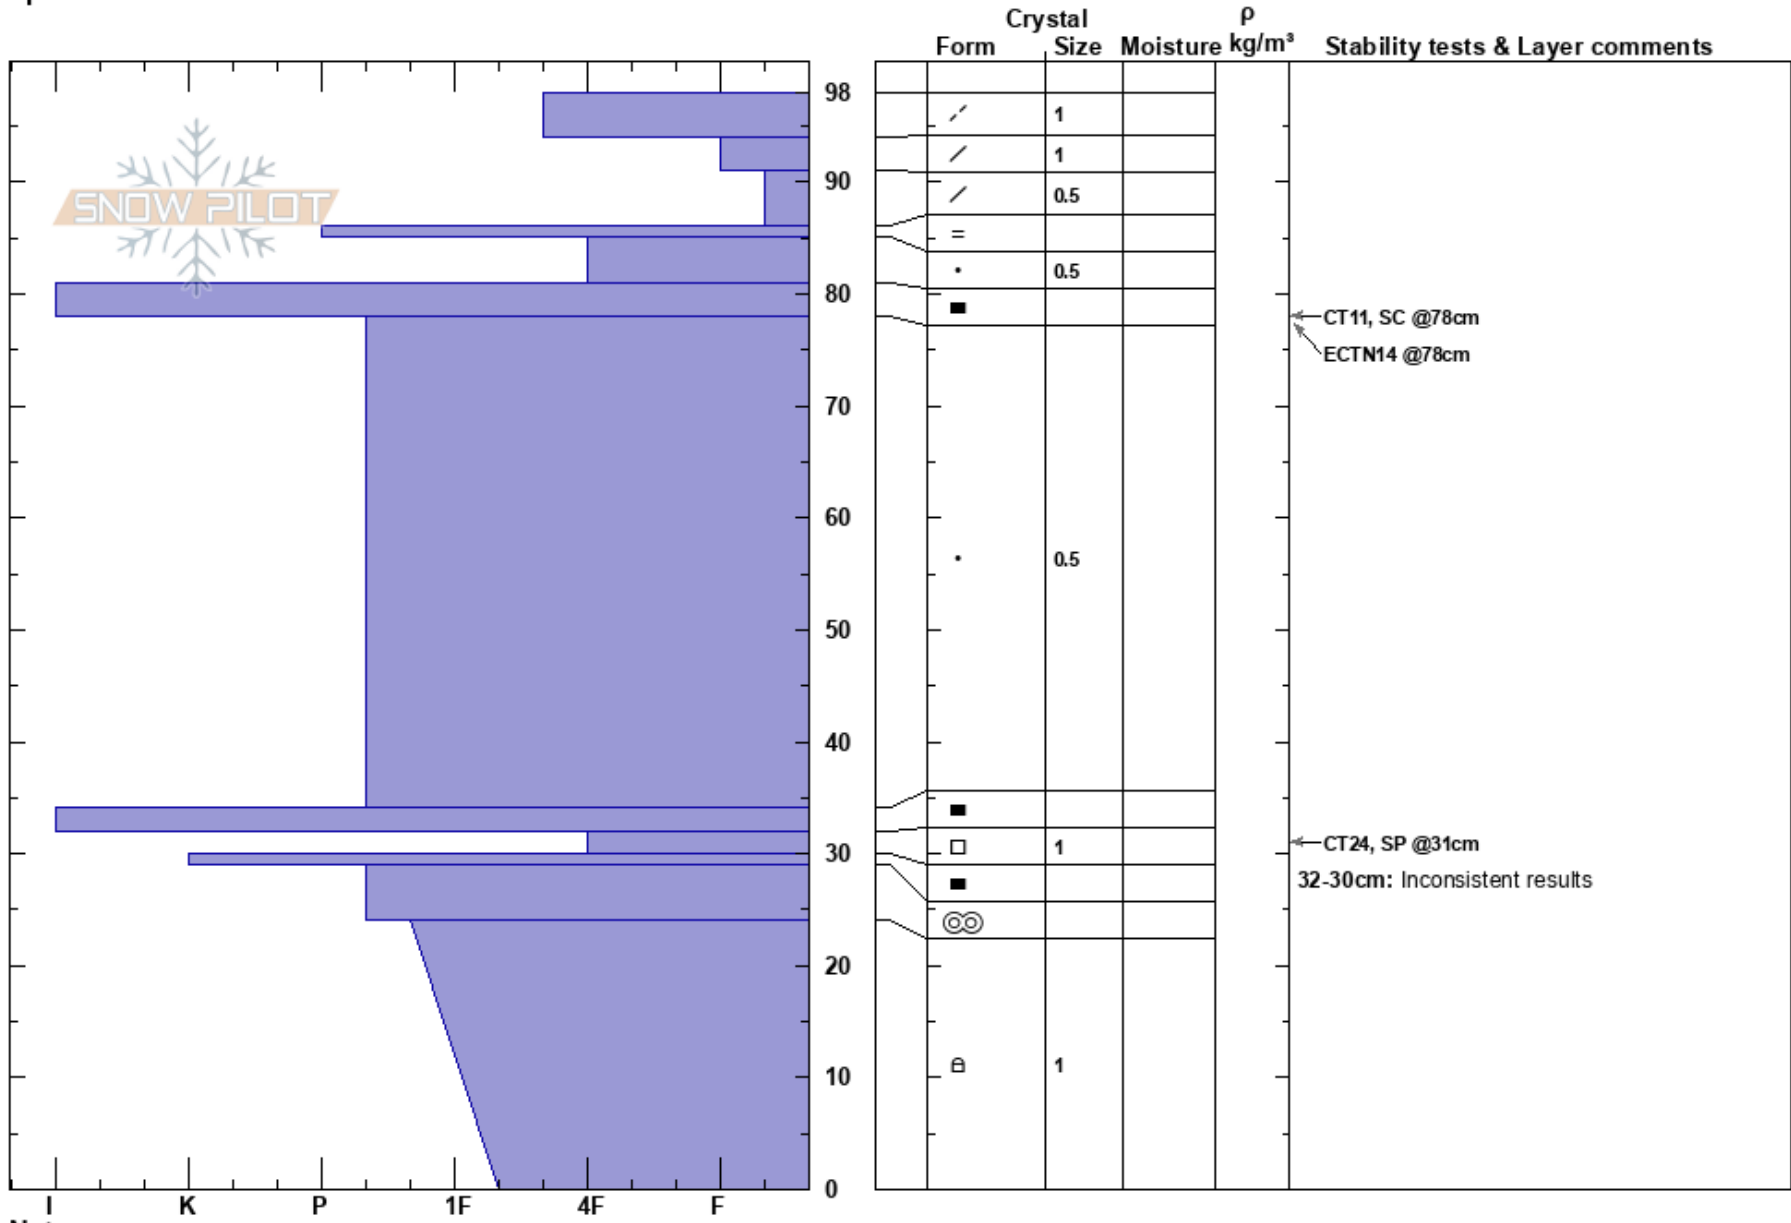

Elevator
 Remarkables Range
 New Zealand
Elevation: 1900 m
Aspect: S
Specifics:

Remarks Snow Safety
 26/06/2017 - 14:15
Co-ord: -45.06159S, 168.80668E
Slope Angle: 38°
Wind Loading: previous

Stability:
Air Temperature: -2°C
Sky Cover: BKN
Precipitation: NO
Wind: NW Light Breeze

HS:98
PS: 10
 32-30cm: Inconsistent results
 32-30cm: Problematic layer

Notes: Pit by Irene Henninger