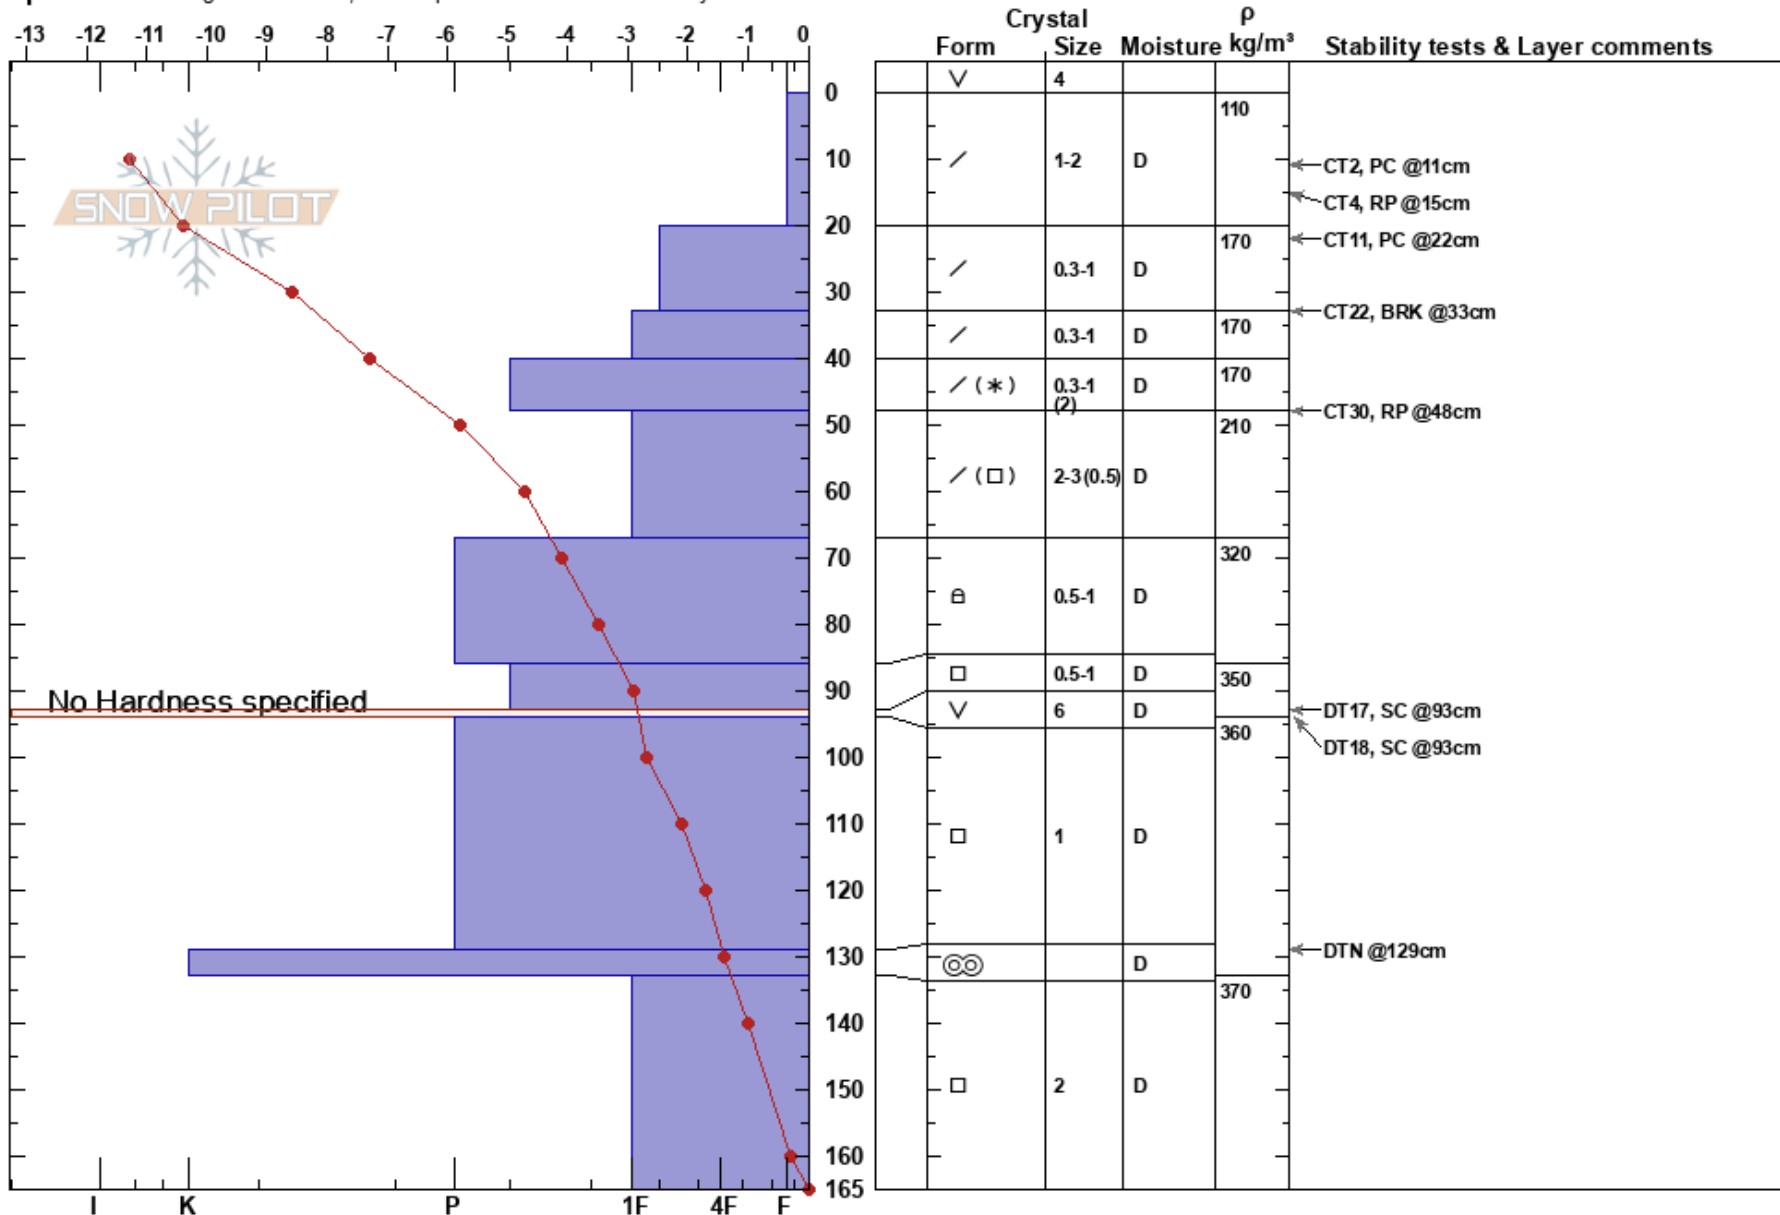

Dogtooth Full Profile  
 purcell  
 BC  
 Elevation: 2058 m  
 Aspect: W

Peter Barsevskis  
 08/01/2021 - 11:00  
 Co-ord: 11U 494849W 5681375N  
 Slope Angle: 0°  
 Wind Loading:

Stability: HS:165  
 Air Temperature: -10.3°C PF:40  
 Sky Cover: BKN  
 Precipitation: NO  
 Wind: Calm

Layer Notes:

Specifics: Pit dug in a Ski Area; Pit is representative of backcountry

Notes: Site Char.: Protected to wind, open sky  
 Obj.: Full Profile for KHMR