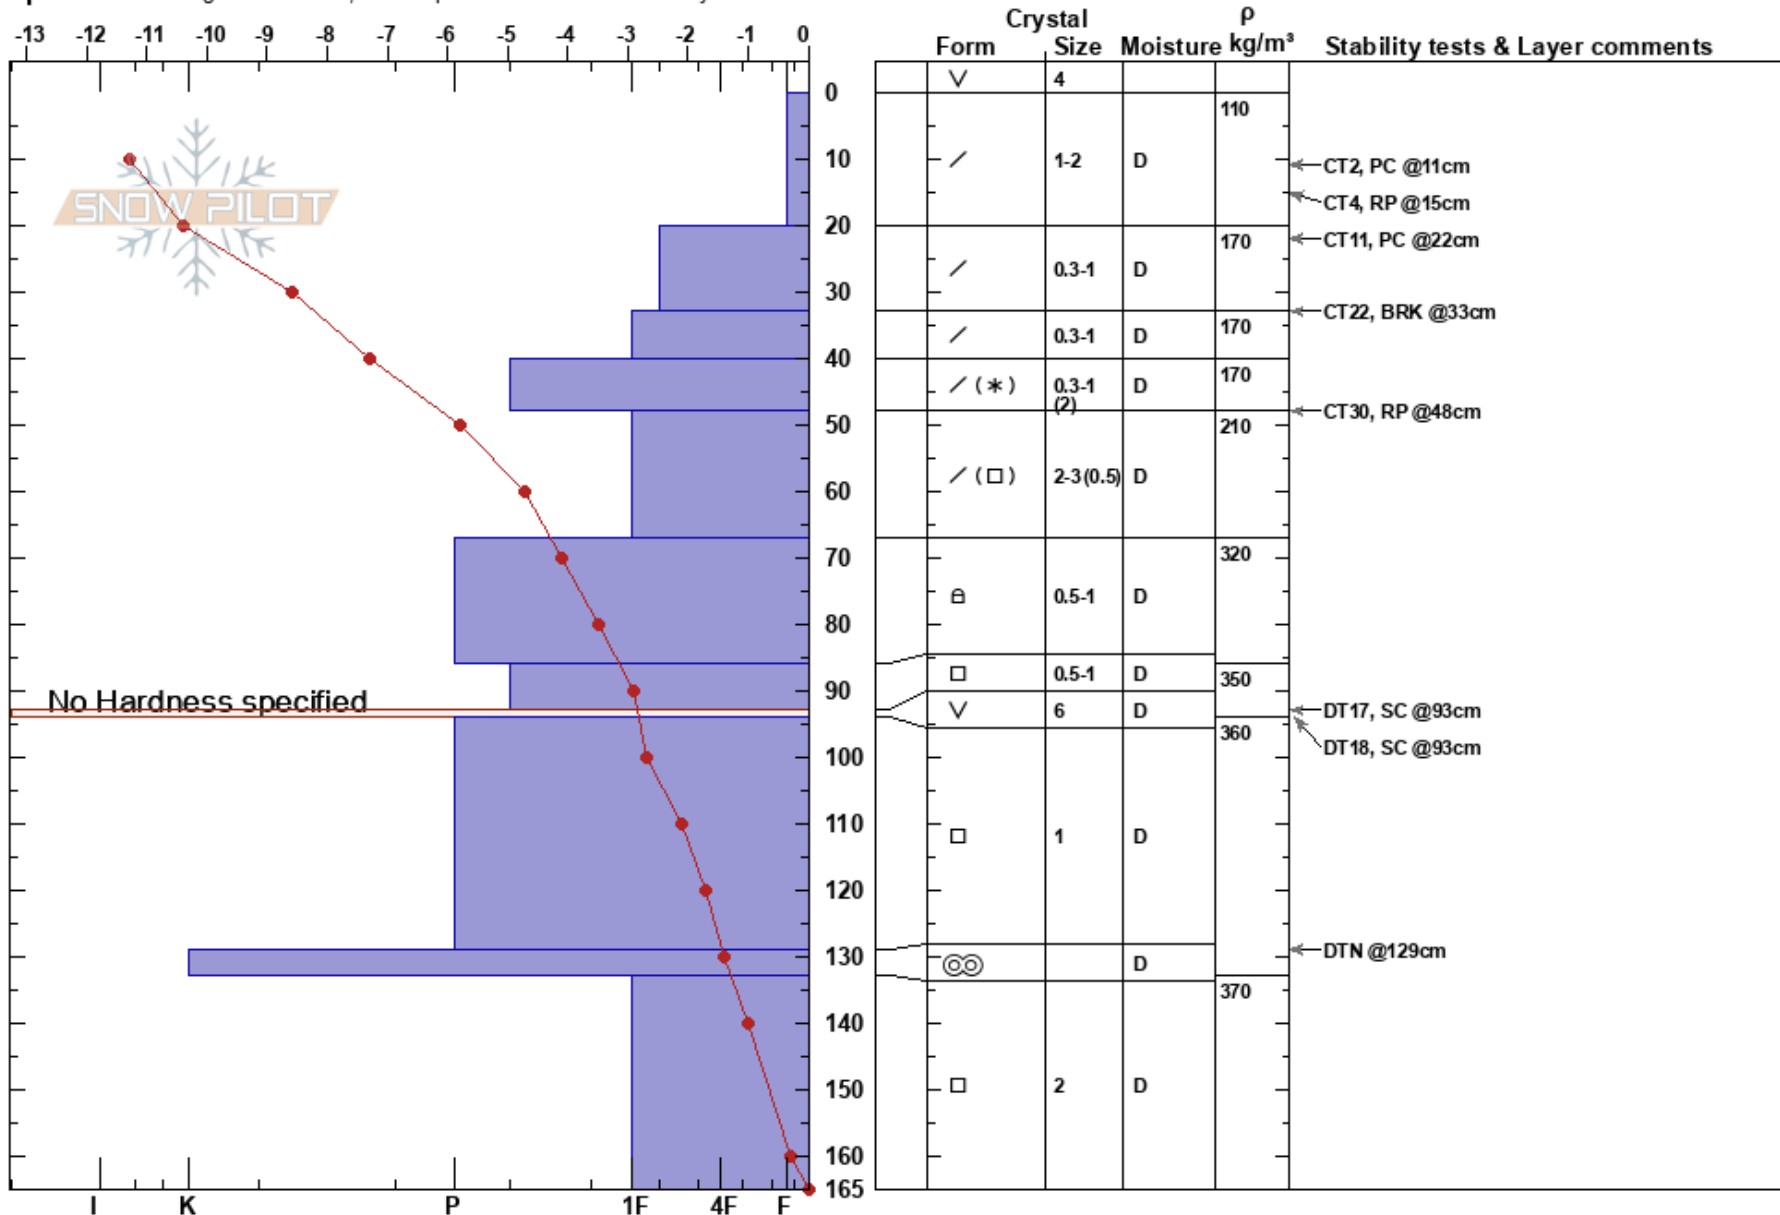

Dogtooth Full Profile
 purcell
 BC
 Elevation: 2058 m
 Aspect: W

Peter Barsevskis
 08/01/2021 - 11:00
 Co-ord: 11U 494849W 5681375N
 Slope Angle: 0°
 Wind Loading:

Stability: HS:165
 Air Temperature: -10.3°C PF:40
 Sky Cover: BKN
 Precipitation: NO
 Wind: Calm

Layer Notes:

Specifics: Pit dug in a Ski Area; Pit is representative of backcountry

Notes: Site Char.: Protected to wind, open sky
 Obj.: Full Profile for KHMR