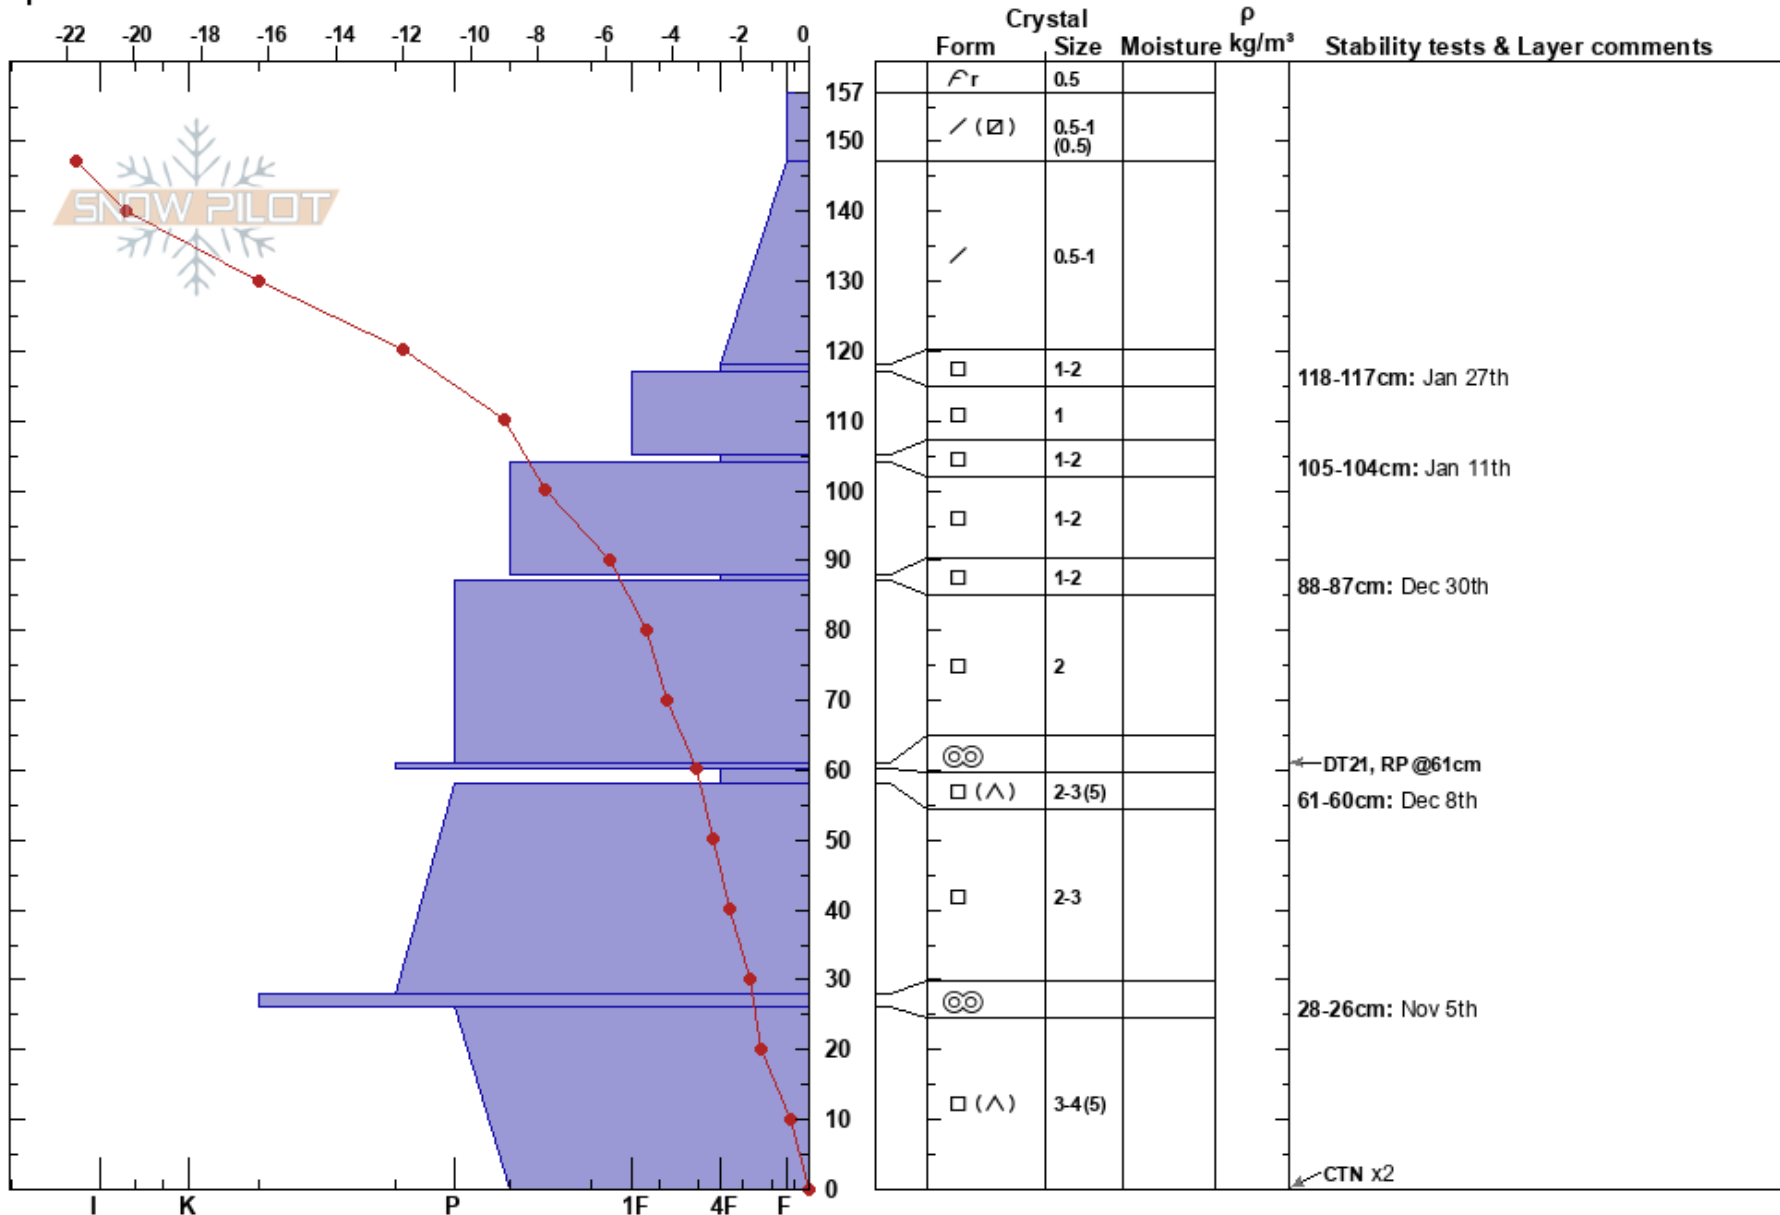

Wheeler Flats
 Sunshine Village
 AB
 Elevation: 2150 m
 Aspect:
 Specifics:

Zoe Ryan
 12/02/2021 - 14:00
 Co-ord: 11U 585612W 5659953S
 Slope Angle: 0°
 Wind Loading:

Stability:
 Air Temperature: -18.3°C PF:40
 Sky Cover: CLR
 Precipitation: NO
 Wind: Calm

HS:157
 118-117cm: Jan 27th
 105-104cm: Jan 11th
 88-87cm: Dec 30th
 61-60cm: Dec 8th
 28-26cm: Nov 5th

Notes:

CTN x2