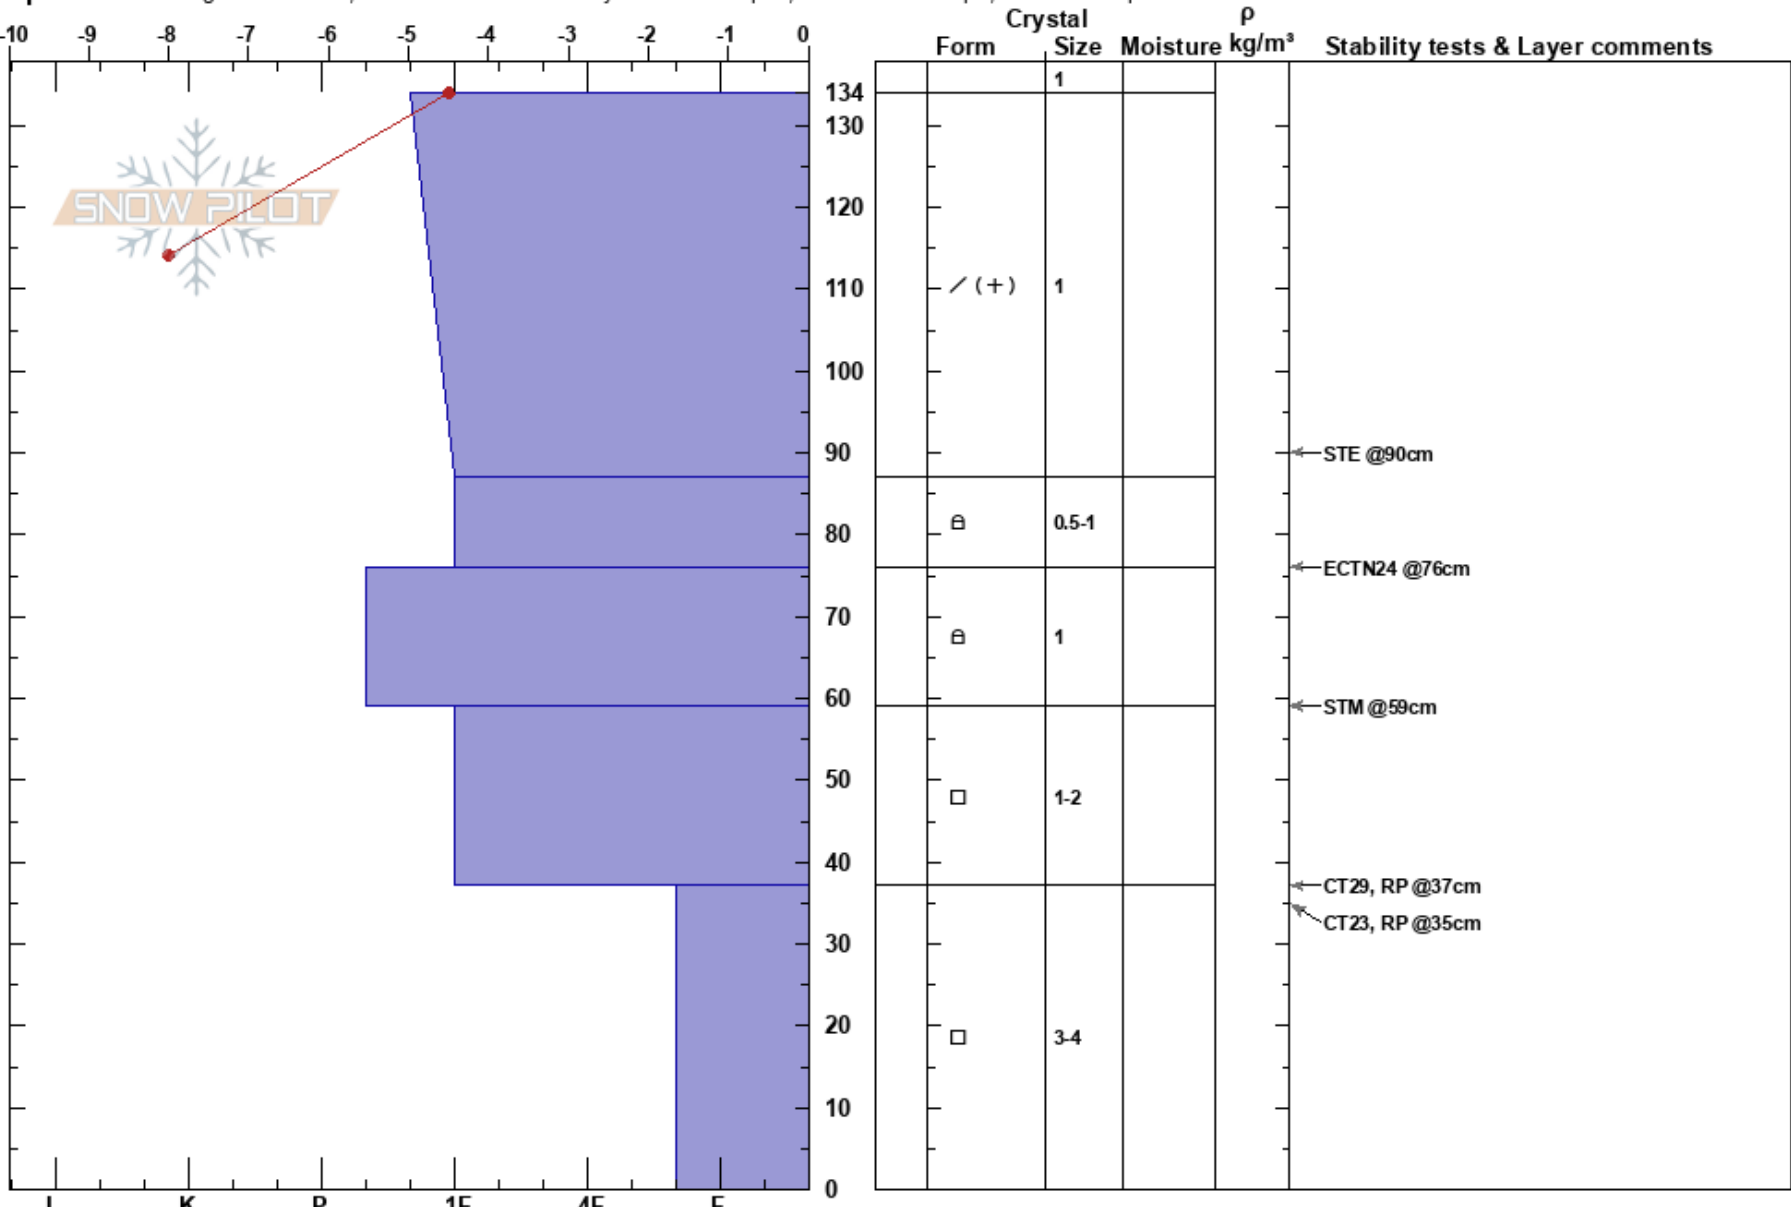

East Twin
 Tenmile Range
 CO
 Elevation: 11600 ft
 Aspect: NE

ted stegman
 02/12/2021 - 11:15am
 Co-ord: 39.45908N, -106.09145E
 Slope Angle: 30°
 Wind Loading: no

Stability:
 Air Temperature: -6°C
 Sky Cover: OVC
 Precipitation: S-1
 Wind: SW Light Breeze

HS:134
 PF:28 37-0cm: Problematic layer
 PS: 8

Specifics: Pit dug in a Ski Area; Recent avalanche activity on similar slopes; Ski tracks on slope; We skied slope

Notes: