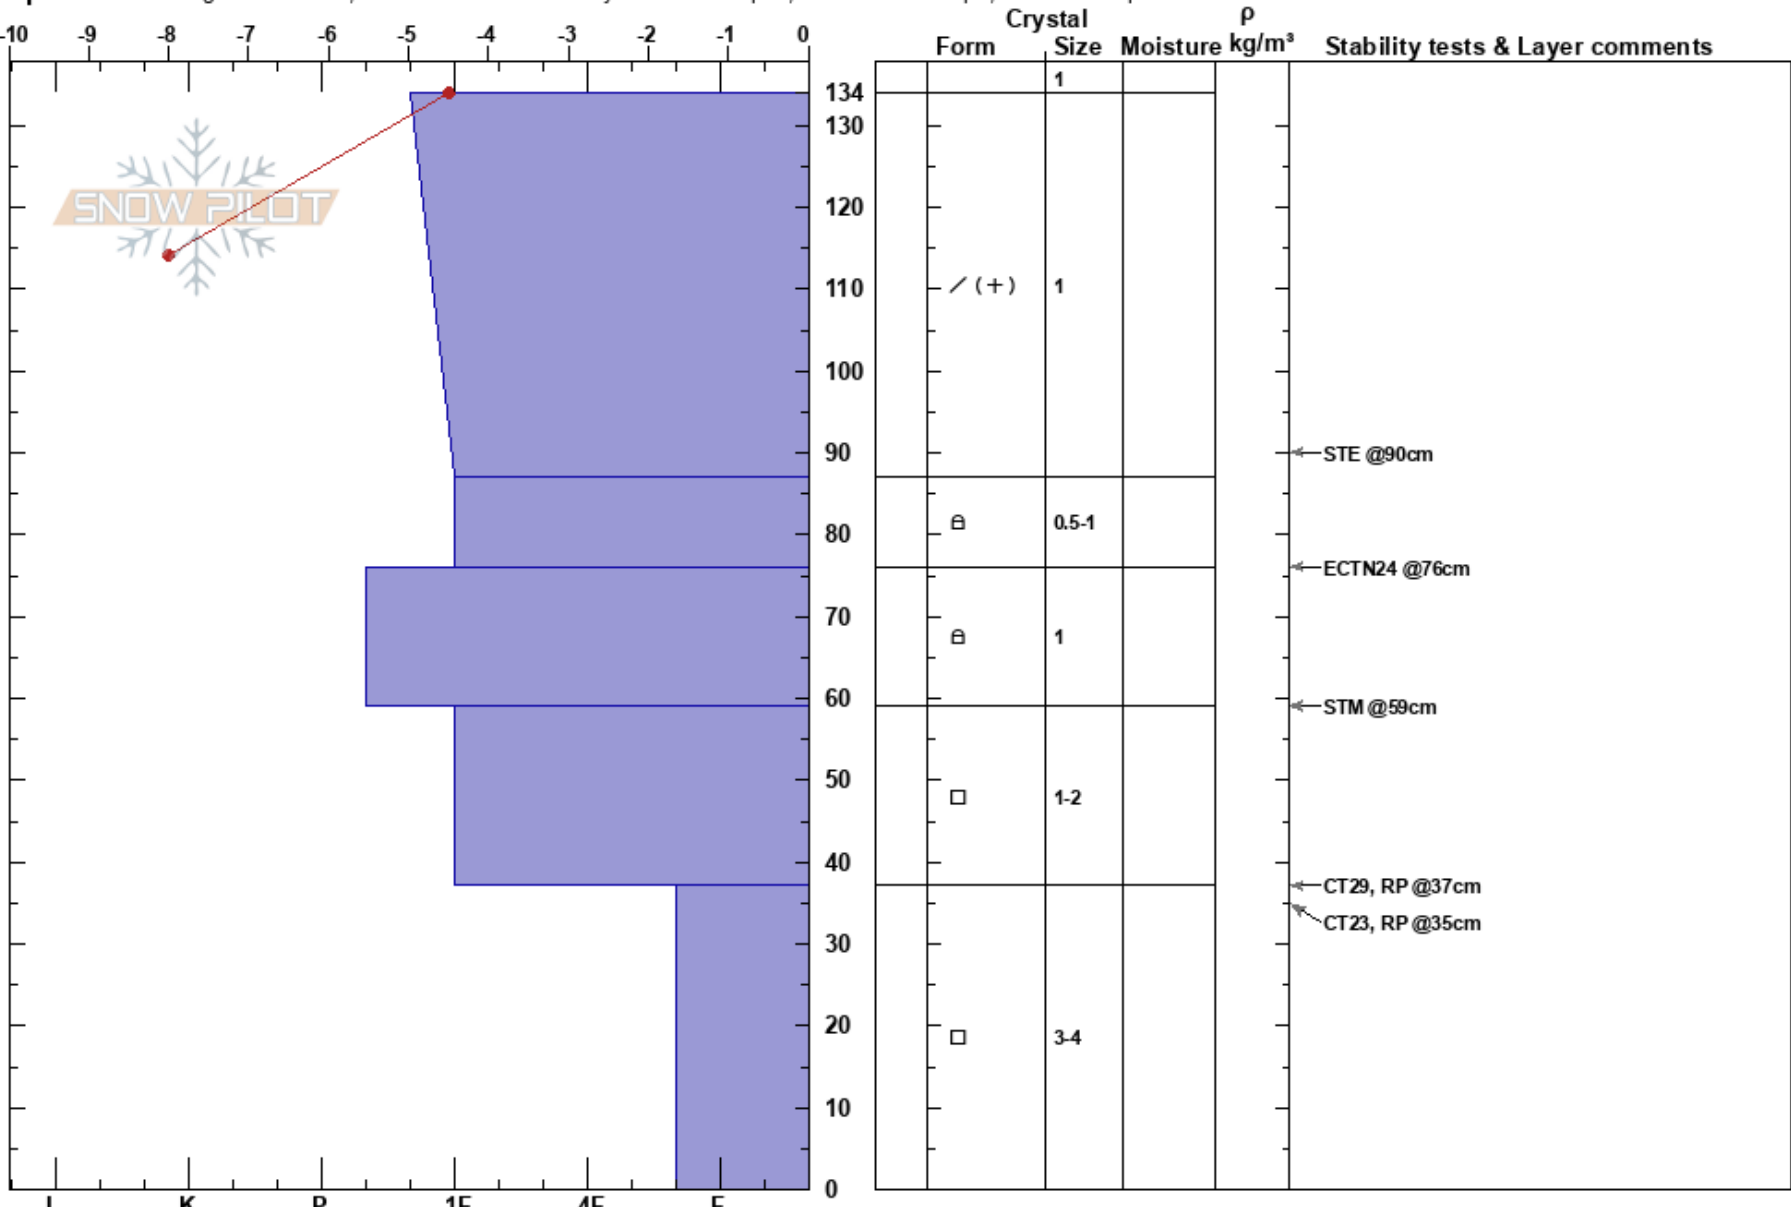

East Twin  
 Tenmile Range  
 CO  
 Elevation: 11600 ft  
 Aspect: NE

ted stegman  
 02/12/2021 - 11:15am  
 Co-ord: 39.45908N, -106.09145E  
 Slope Angle: 30°  
 Wind Loading: no

Stability:  
 Air Temperature: -6°C  
 Sky Cover: OVC  
 Precipitation: S-1  
 Wind: SW Light Breeze

HS:134  
 PF:28 37-0cm: Problematic layer  
 PS: 8

Specifics: Pit dug in a Ski Area; Recent avalanche activity on similar slopes; Ski tracks on slope; We skied slope

Notes: