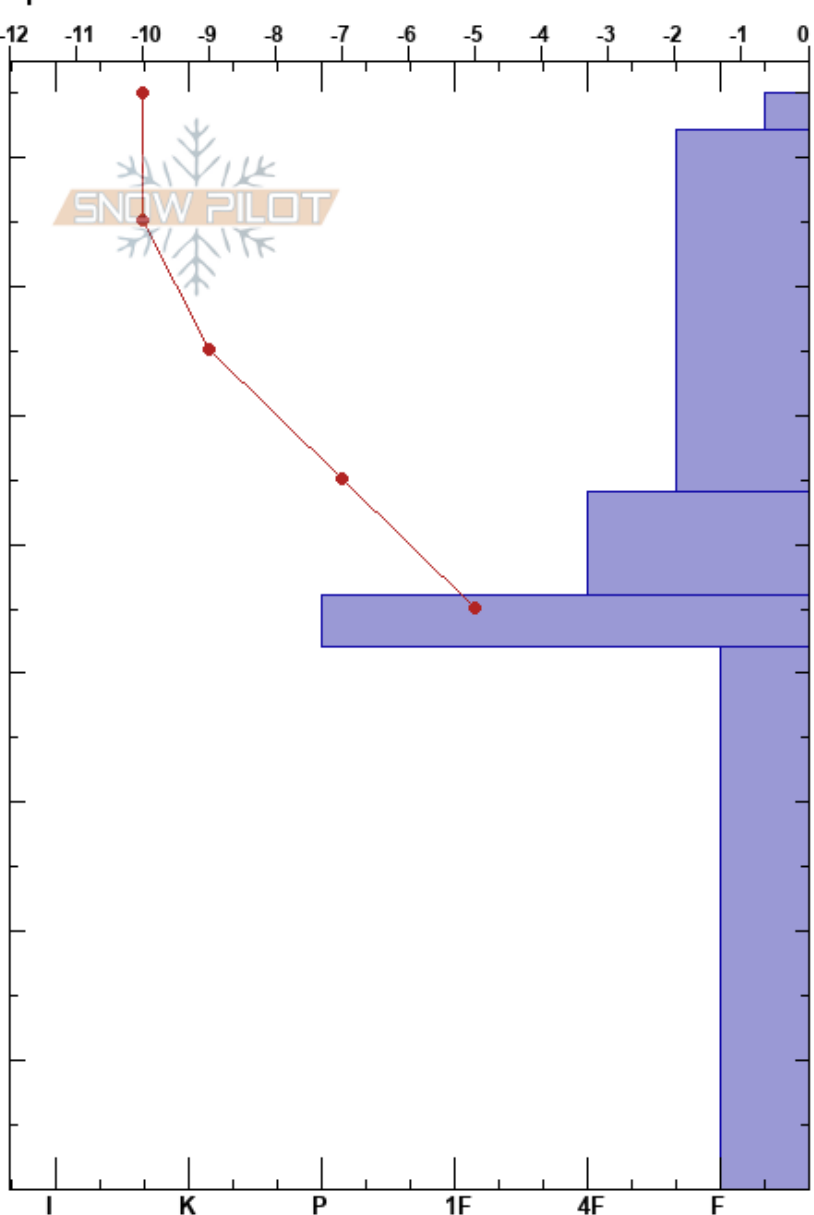

Ravens/Notch NTL,NE
Sangre de Cristo Range
NM

Hugh Driscoll
02/11/2021 - 10:40am
Co-ord: 35.79789N, -105.77933W
Slope Angle: 35°
Wind Loading: previous

Stability:
Air Temperature: -9°C
Sky Cover: CLR
Precipitation: NO
Wind: Calm

HS:85
PF:75
PS:15
42-0cm: Problematic layer

Elevation: 11940 ft
Aspect: NE
Specifics:

Form	Crystal Size	Moisture	ρ kg/m ³	Stability tests & Layer comments
+	0.5			
• (/)	0.5-1 (0.5)			
•	0.5-1			
□ (○)	0.5-1			← PST65/100 (End) @46cm
□	3-4			← ECTP22 @3cm

Notes: Just above the Ravens/Nambe notch, open trees, NTL