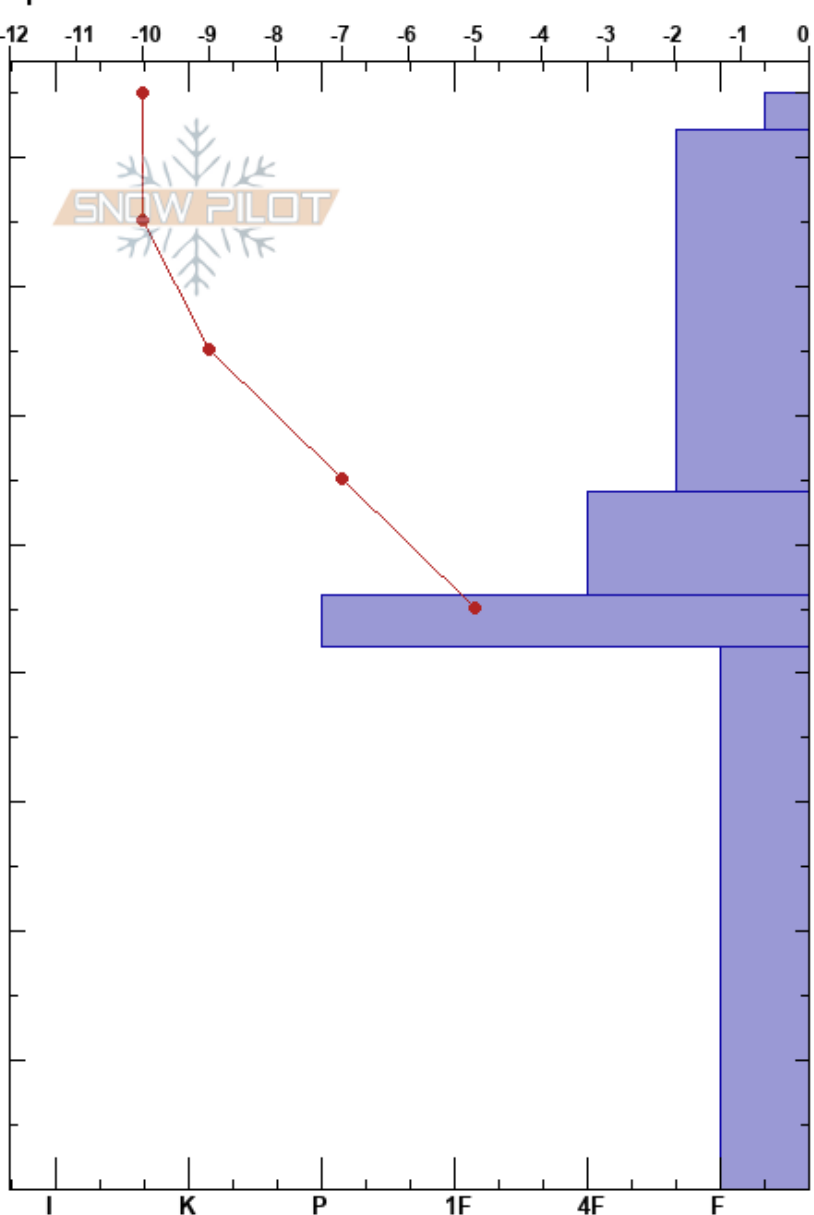

Ravens/Notch NTL,NE  
Sangre de Cristo Range  
NM

Hugh Driscoll  
02/11/2021 - 10:40am  
Co-ord: 35.79789N, -105.77933W  
Slope Angle: 35°  
Wind Loading: previous

Stability:  
Air Temperature: -9°C  
Sky Cover: CLR  
Precipitation: NO  
Wind: Calm

HS:85  
PF:75  
PS:15  
42-0cm: Problematic layer

Elevation: 11940 ft  
Aspect: NE  
Specifics:

Form	Crystal Size	Moisture	$\rho$ kg/m <sup>3</sup>	Stability tests & Layer comments
+	0.5			
• ( / )	0.5-1 (0.5)			
•	0.5-1			
□ (○)	0.5-1			← PST65/100 (End) @46cm
□	3-4			← ECTP22 @3cm

Notes: Just above the Ravens/Nambe notch, open trees, NTL