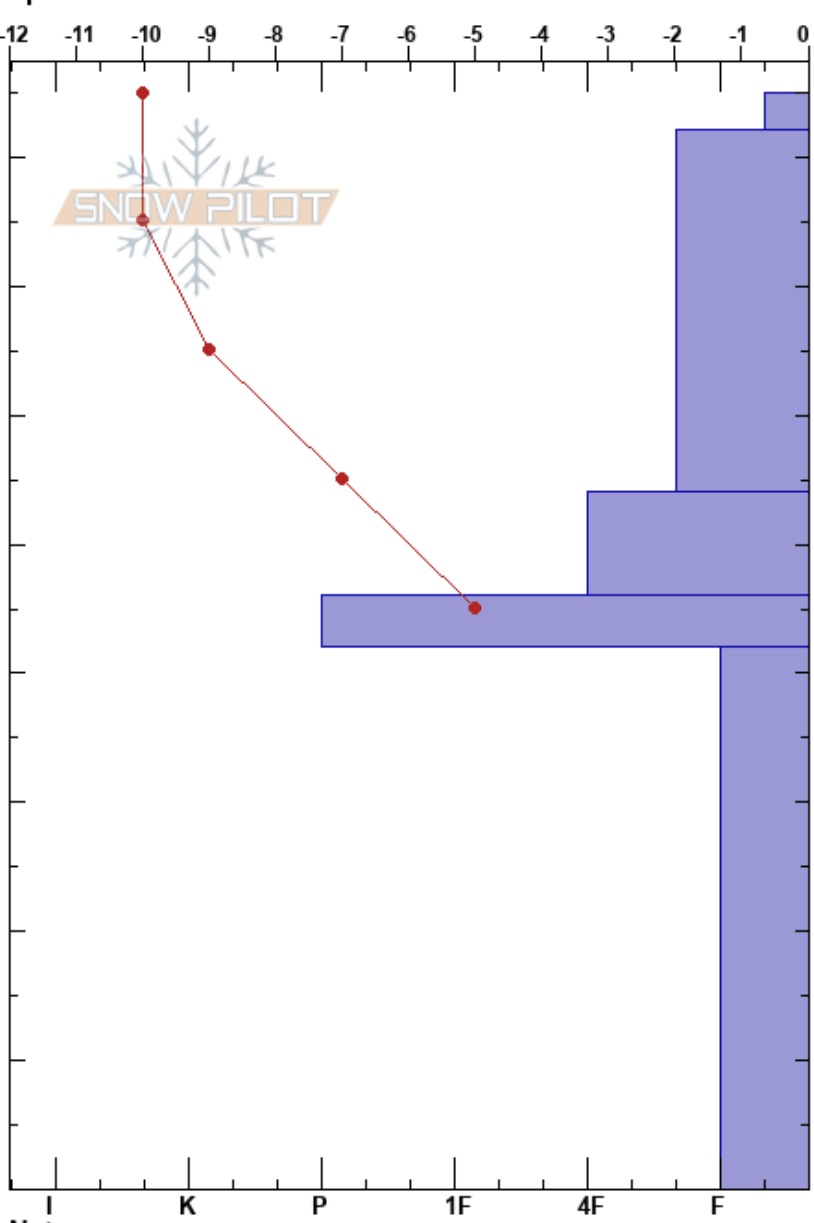

Ravens/Notch NTL,NE
Sangre de Cristo Range
NM

Hugh Driscoll
02/11/2021 - 10:40am
Co-ord: 35.79789N, -105.77933W
Slope Angle: 35°
Wind Loading: previous

Stability:
Air Temperature: -9°C
Sky Cover: CLR
Precipitation: NO
Wind: Calm

HS:85
PF:75
PS:15
42-0cm: Problematic layer

Elevation: 11940 ft
Aspect: NE
Specifics:

Form	Crystal Size	Moisture	ρ kg/m ³	Stability tests & Layer comments
+	0.5			
• (/)	0.5-1 (0.5)			
•	0.5-1			
□ (○)	0.5-1			← PST65/100 (End) @46cm
□	3-4			← ECTP22 @3cm

Notes: Just above the Ravens/Nambe notch, open trees, NTL