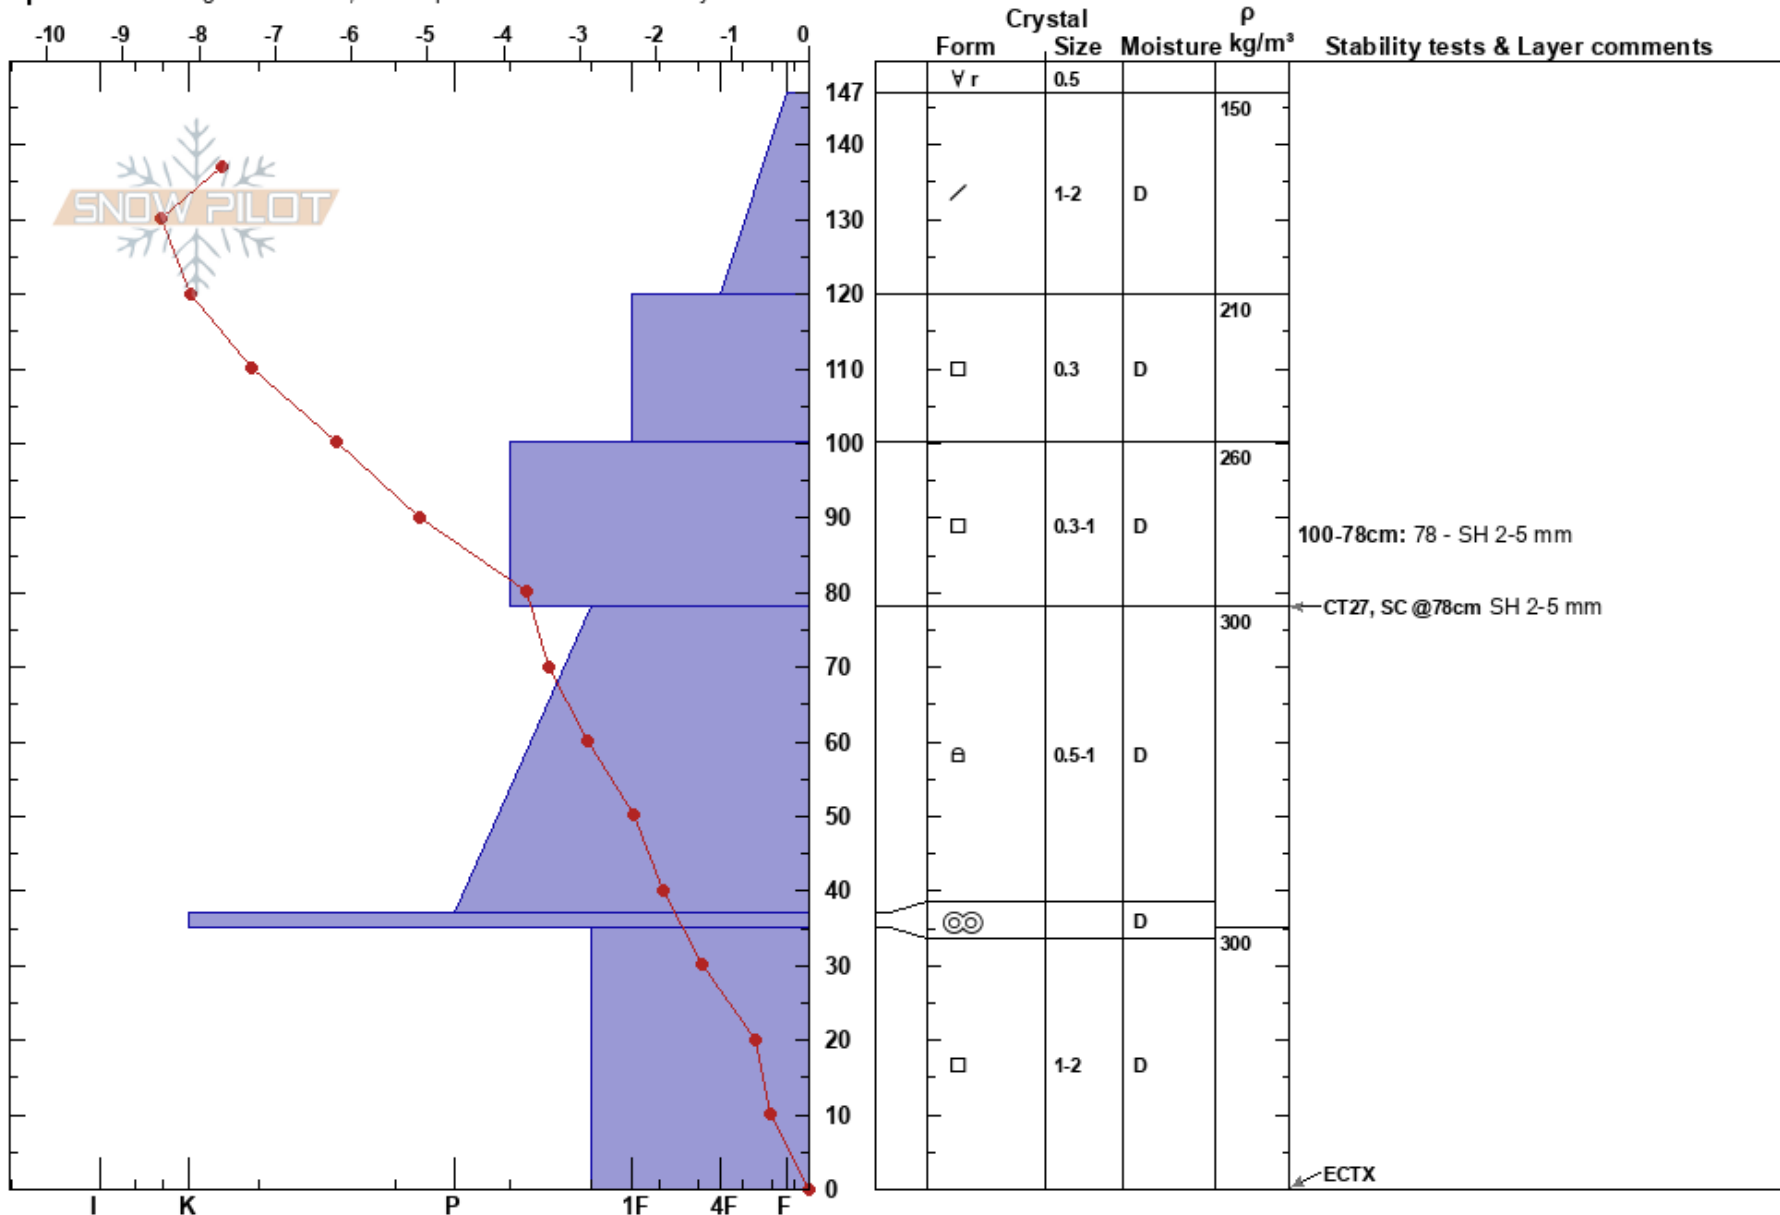

Dogtooth Full Profile
 purcell
 BC
 Elevation: 2060 m
 Aspect: NW

Peter Barsevskis
 01/01/2021 - 14:15
 Co-ord: 11U 494854W 5681383N
 Slope Angle: 0°
 Wind Loading:

Stability:
 Air Temperature: -4.7°C PF:35 100-78cm: 78 - SH 2-5 mm
 Sky Cover: OVC
 Precipitation: S-1
 Wind: Calm

Specifics: Pit dug in a Ski Area; Pit is representative of backcountry

Notes: Site Char.: Protected to wind, open sky
 Obj.: Full Profile for KHMR including BHG measurements